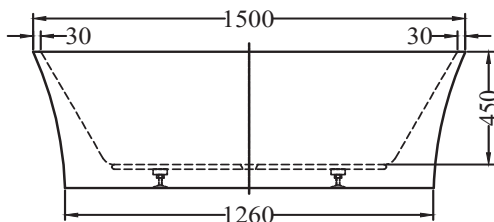

SPECIFICATION SHEET

Charlton 1500 Back-to-Wall Bath

Newtech Code: 7824

Features

- Made from easy to clean sanitary grade acrylic
- Fibreglass laminate reinforced for optimum strength
- Adjustable feet for levelling
- Requires a 40mm waste (not included) [See products 2280, 2202]
- Top fix bath waste & low profile bath traps recommended [See product 2204]
- Dimensions: L1500 X W750 X D580

Technical Details

Note: All measurements shown are in millimetres. Sizes are nominal.

TOP VIEW

BOTTOM VIEW

FRONT VIEW

SIDE VIEW