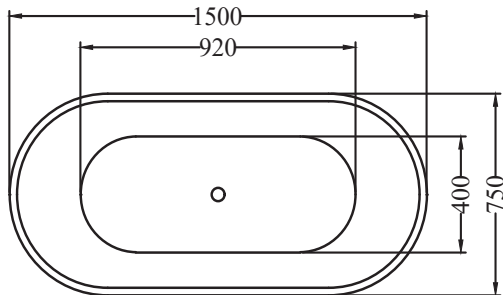

SPECIFICATION SHEET

Charlton 1500 Back-to-Wall Bath

Newtech Code: 7824

Features

- Made from easy to clean sanitary grade acrylic
- Fibreglass laminate reinforced for optimum strength
- Adjustable feet for levelling
- Requires a 40mm waste (not included) [See products 2280, 2202]
- Top fix bath waste & low profile bath traps recommended [See product 2204]
- Dimensions: L1500 X W750 X D580

Technical Details

Note: All measurements shown are in millimetres. Sizes are nominal.

TOP VIEW

BOTTOM VIEW

FRONT VIEW

SIDE VIEW