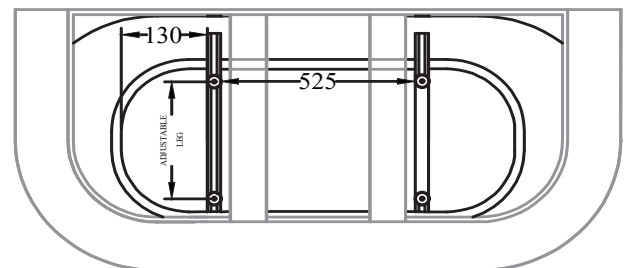

SPECIFICATION SHEET

Charlton 1500 Back-to-Wall Bath

Newtech Code: 7824

Features

- Made from easy to clean sanitary grade acrylic
- Fibreglass laminate reinforced for optimum strength
- Adjustable feet for levelling
- Requires a 40mm waste (not included) [See products 2280, 2202]
- Top fix bath waste & low profile bath traps recommended [See product 2204]
- Dimensions: L1500 X W750 X D580

Technical Details

Note: All measurements shown are in millimetres. Sizes are nominal.

TOP VIEW

BOTTOM VIEW

FRONT VIEW

SIDE VIEW