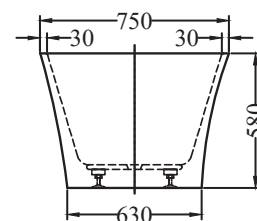

SPECIFICATION SHEET

Charlton 1500 Back-to-Wall Bath

Newtech Code: 7824

Features

- Made from easy to clean sanitary grade acrylic
- Fibreglass laminate reinforced for optimum strength
- Adjustable feet for levelling
- Requires a 40mm waste (not included) [See products 2280, 2202]
- Top fix bath waste & low profile bath traps recommended [See product 2204]
- Dimensions: L1500 X W750 X D580

Technical Details

Note: All measurements shown are in millimetres. Sizes are nominal.

TOP VIEW

BOTTOM VIEW

FRONT VIEW

SIDE VIEW