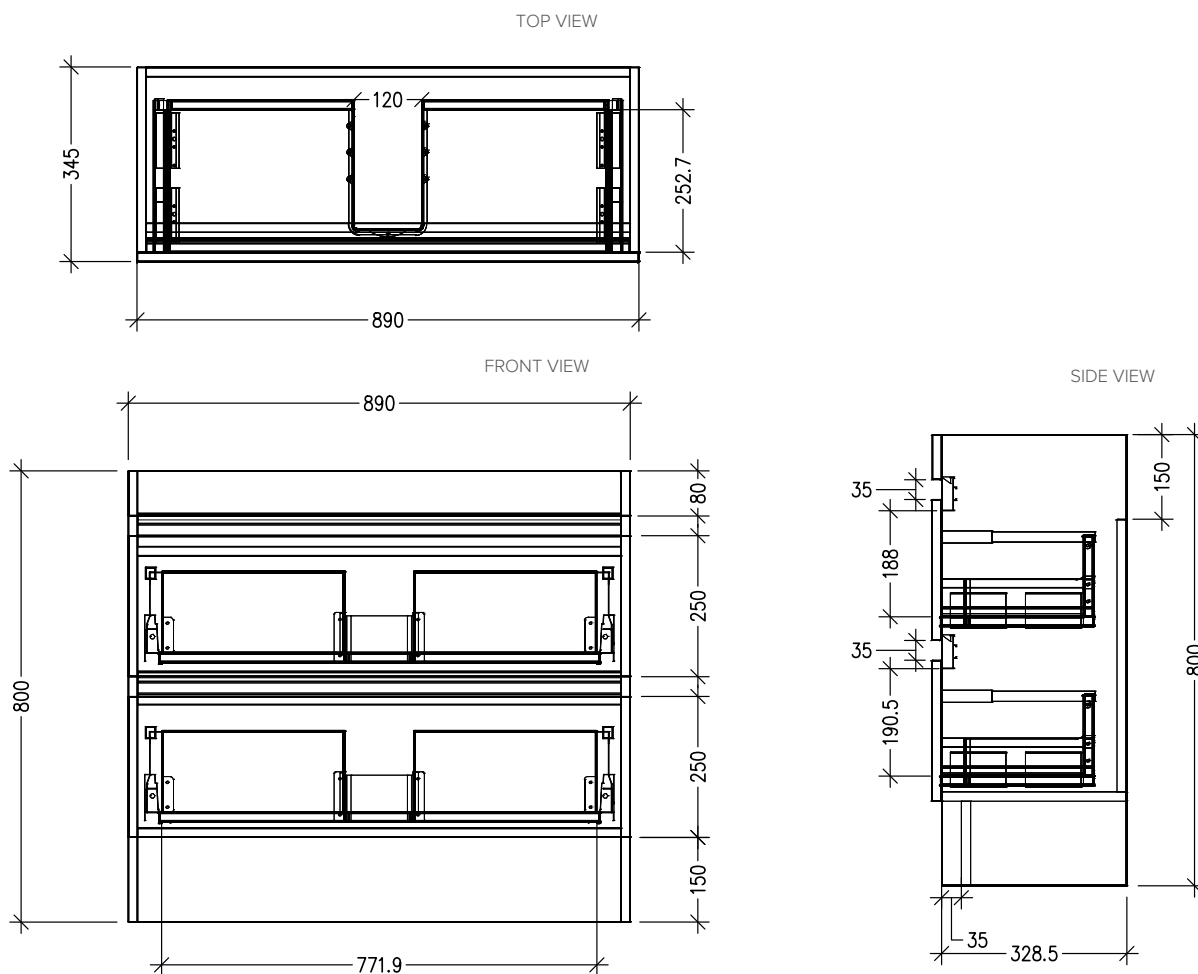

SPECIFICATION SHEET

Brookfield Slim 900mm 2 Drawer Floor Vanity

Newtech Code : 4382

Features

- Floorstanding
- Full Extension Soft Close Drawers
- Negative detail finger pull
- Laminate Woodgrain & Solid Colours on MR Board
- Dimensions: H850 x W900 x D350

Technical Details

Note: All measurements shown are in millimetres. Sizes are nominal.

SPECIFICATION SHEET

Brookfield Slim 900mm Basin

StoneCast 900 Basin

H50 X W900 X D350