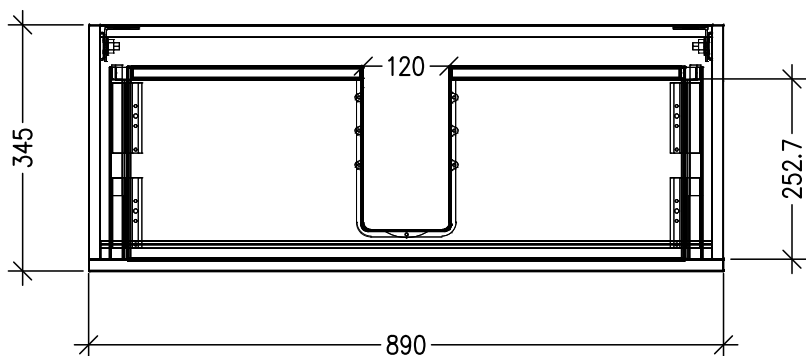

## Brookfield Slim 900mm, 1 Drawer Wall Vanity

Newtech Code : 4362

### Features

- Wall Hung
- Full Extension Soft Close Drawer
- Negative detail finger pull
- Laminate Woodgrain & Solid Colours on MR Board
- Dimensions: H450 x W900 x D350

### Technical Details

Note: All measurements shown are in millimetres. Sizes are nominal.

TOP VIEW

FRONT VIEW

SIDE VIEW

### StoneCast 900 Basin

H50 X W900 X D350