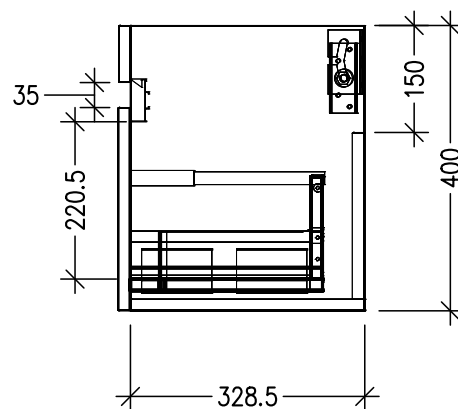

### Features

- Wall Hung
- Full Extension Soft Close Drawer
- Negative detail finger pull
- Laminate Woodgrain & Solid Colours on MR Board
- Dimensions: H450 x W900 x D350

### Technical Details

Note: All measurements shown are in millimetres. Sizes are nominal.

TOP VIEW

FRONT VIEW

SIDE VIEW

### StoneCast 900 Basin

H50 X W900 X D350