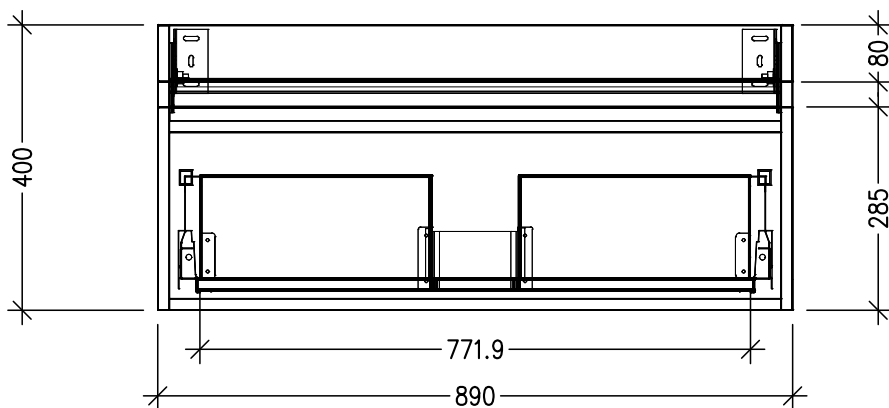

### Features

- Wall Hung
- Full Extension Soft Close Drawer
- Negative detail finger pull
- Laminate Woodgrain & Solid Colours on MR Board
- Dimensions: H450 x W900 x D350

### Technical Details

Note: All measurements shown are in millimetres. Sizes are nominal.

TOP VIEW

FRONT VIEW

SIDE VIEW

### StoneCast 900 Basin

H50 X W900 X D350