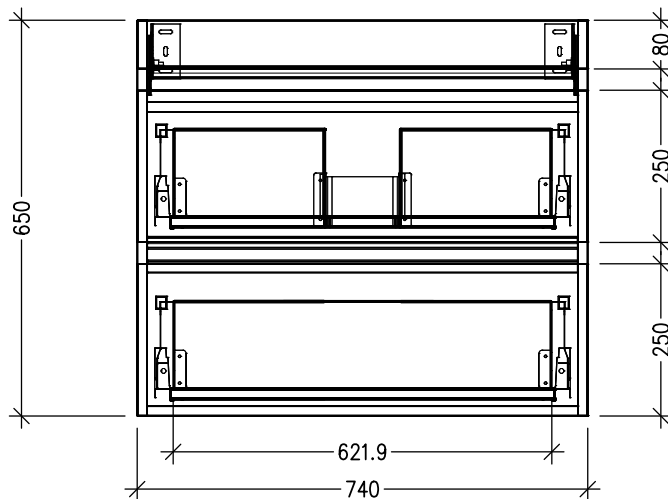

SPECIFICATION SHEET

Brookfield Slim 750mm 2 Drawer Wall Vanity

Newtech Code : 4370

Features

- Wall Hung
- Full Extension Soft Close Drawers
- Negative detail finger pull
- Laminate Woodgrain & Solid Colours on MR Board
- Dimensions: H700 x W750 x D350

Technical Details

Note: All measurements shown are in millimetres. Sizes are nominal.

TOP VIEW

FRONT VIEW

SIDE VIEW

SPECIFICATION SHEET

Brookfield Slim 750mm Basin

StoneCast 750 Basin

H50 X W750 X D350