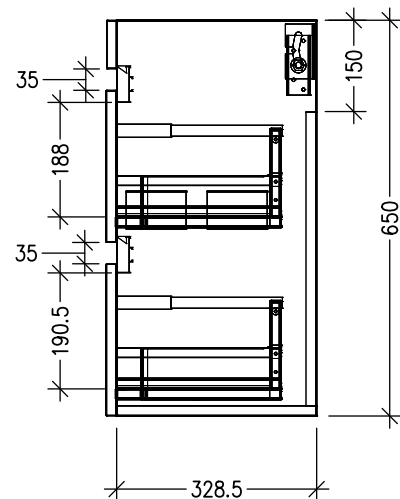

SPECIFICATION SHEET

Brookfield Slim 750mm 2 Drawer Wall Vanity

Newtech Code : 4370

Features

- Wall Hung
- Full Extension Soft Close Drawers
- Negative detail finger pull
- Laminate Woodgrain & Solid Colours on MR Board
- Dimensions: H700 x W750 x D350

Technical Details

Note: All measurements shown are in millimetres. Sizes are nominal.

TOP VIEW

FRONT VIEW

SIDE VIEW

SPECIFICATION SHEET

Brookfield Slim 750mm Basin

StoneCast 750 Basin

H50 X W750 X D350