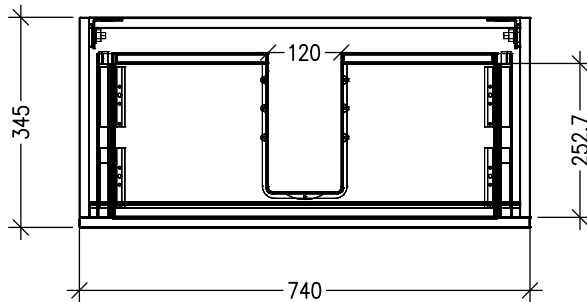

SPECIFICATION SHEET

Brookfield Slim 750mm 2 Drawer Wall Vanity

Newtech Code : 4370

Features

- Wall Hung
- Full Extension Soft Close Drawers
- Negative detail finger pull
- Laminate Woodgrain & Solid Colours on MR Board
- Dimensions: H700 x W750 x D350

Technical Details

Note: All measurements shown are in millimetres. Sizes are nominal.

TOP VIEW

FRONT VIEW

SIDE VIEW

SPECIFICATION SHEET

Brookfield Slim 750mm Basin

StoneCast 750 Basin

H50 X W750 X D350