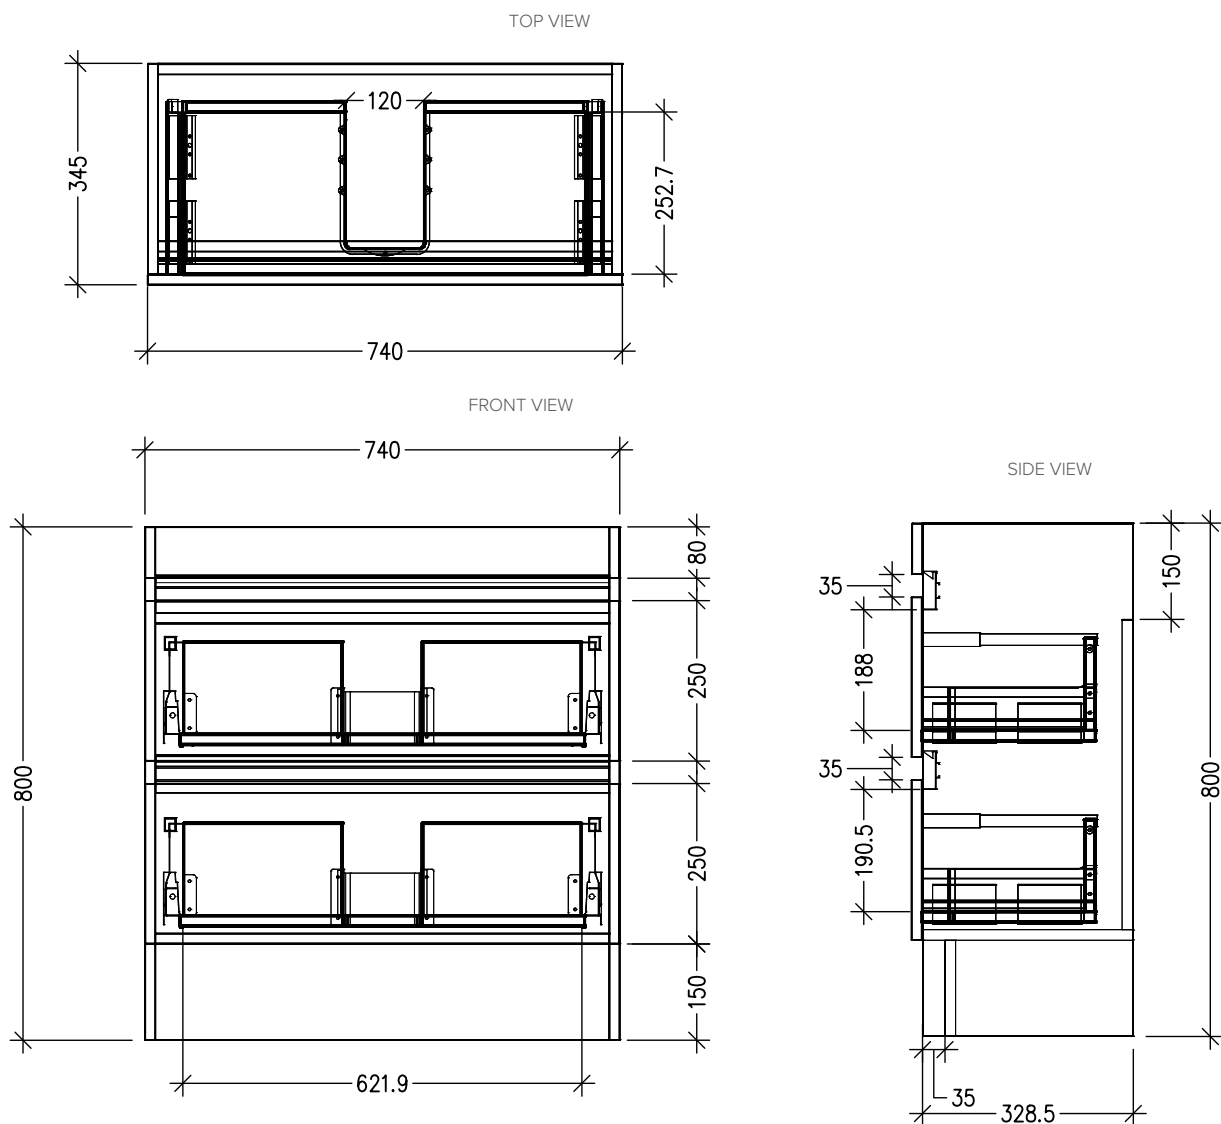

## Brookfield Slim 750mm, 2 Drawer Floor Vanity

Newtech Code : 4380

### Features

- Floorstanding
- Full Extension Soft Close Drawers
- Negative detail finger pull
- Laminate Woodgrain & Solid Colours on MR Board
- Dimensions: H850 x W750 x D350

### Technical Details

Note: All measurements shown are in millimetres. Sizes are nominal.

### StoneCast 750 Basin

H50 X W750 X D350