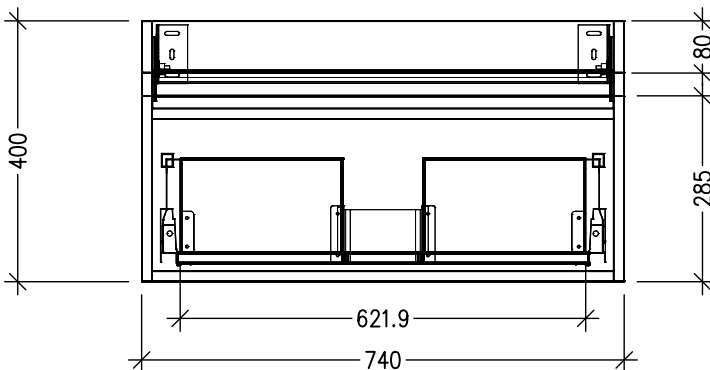

SPECIFICATION SHEET

Brookfield Slim 750mm, 1 Drawer Wall Vanity

Newtech Code : 4360

Features

- Wall Hung
- Full Extension Soft Close Drawer
- Negative detail finger pull
- Laminate Woodgrain & Solid Colours on MR Board
- Dimensions: H450 x W750 x D350

Technical Details

Note: All measurements shown are in millimetres. Sizes are nominal.

TOP VIEW

FRONT VIEW

SIDE VIEW

SPECIFICATION SHEET

Brookfield Slim 750mm Basin

StoneCast 750 Basin

H50 X W750 X D350