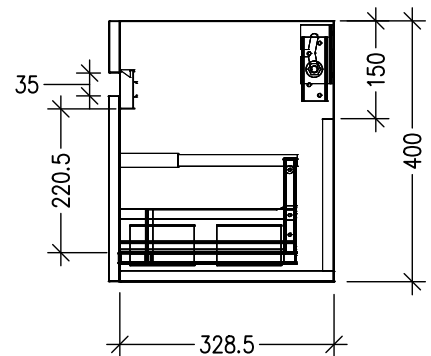

SPECIFICATION SHEET

Brookfield Slim 750mm, 1 Drawer Wall Vanity

Newtech Code : 4360

Features

- Wall Hung
- Full Extension Soft Close Drawer
- Negative detail finger pull
- Laminate Woodgrain & Solid Colours on MR Board
- Dimensions: H450 x W750 x D350

Technical Details

Note: All measurements shown are in millimetres. Sizes are nominal.

TOP VIEW

FRONT VIEW

SIDE VIEW

SPECIFICATION SHEET

Brookfield Slim 750mm Basin

StoneCast 750 Basin

H50 X W750 X D350