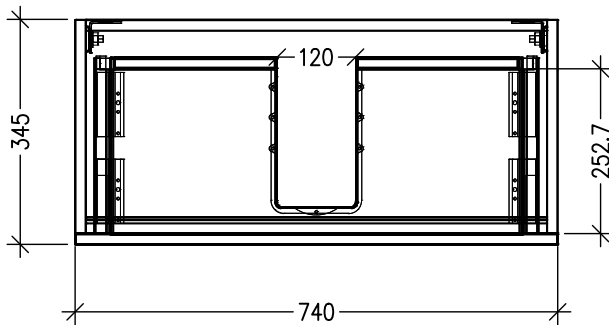

SPECIFICATION SHEET

Brookfield Slim 750mm, 1 Drawer Wall Vanity

Newtech Code : 4360

Features

- Wall Hung
- Full Extension Soft Close Drawer
- Negative detail finger pull
- Laminate Woodgrain & Solid Colours on MR Board
- Dimensions: H450 x W750 x D350

Technical Details

Note: All measurements shown are in millimetres. Sizes are nominal.

TOP VIEW

FRONT VIEW

SIDE VIEW

SPECIFICATION SHEET

Brookfield Slim 750mm Basin

StoneCast 750 Basin

H50 X W750 X D350