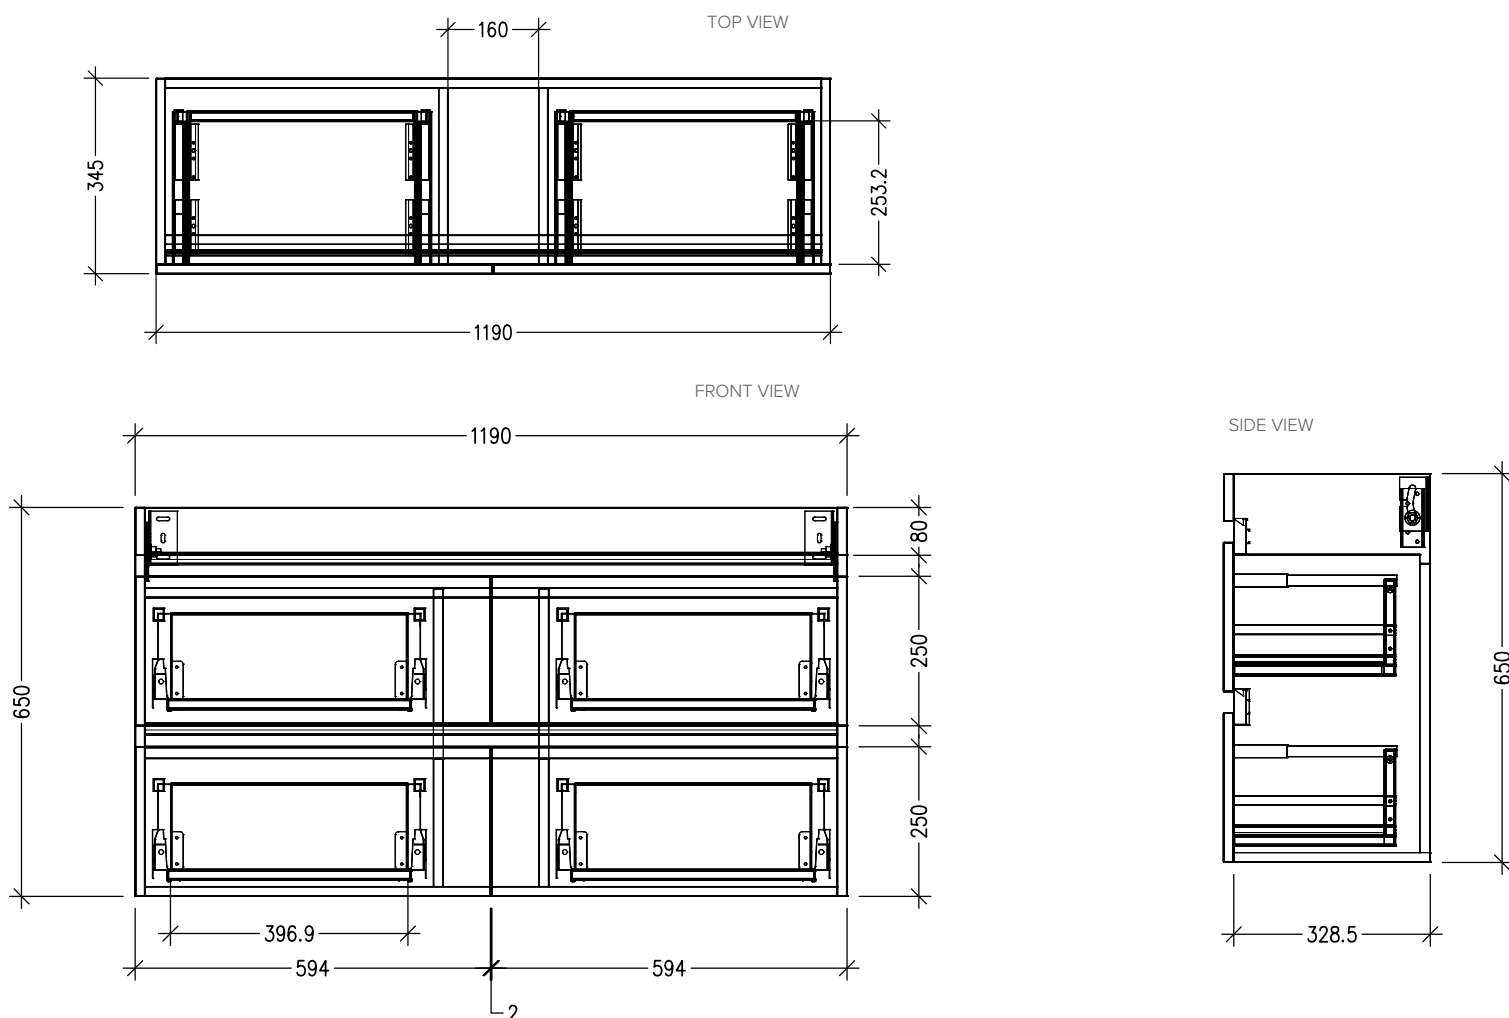

## Brookfield Slim 1200mm, 4 Drawer Wall Vanity

Newtech Code : 4374

### Features

- Wall Hung
- Full Extension Soft Close Drawers
- Negative detail finger pull
- Laminate Woodgrain & Solid Colours on MR Board
- Dimensions: H700 x W1200 x D350

### Technical Details

Note: All measurements shown are in millimetres. Sizes are nominal.

### StoneCast 1200 Basin

H50 X W1200 X D350