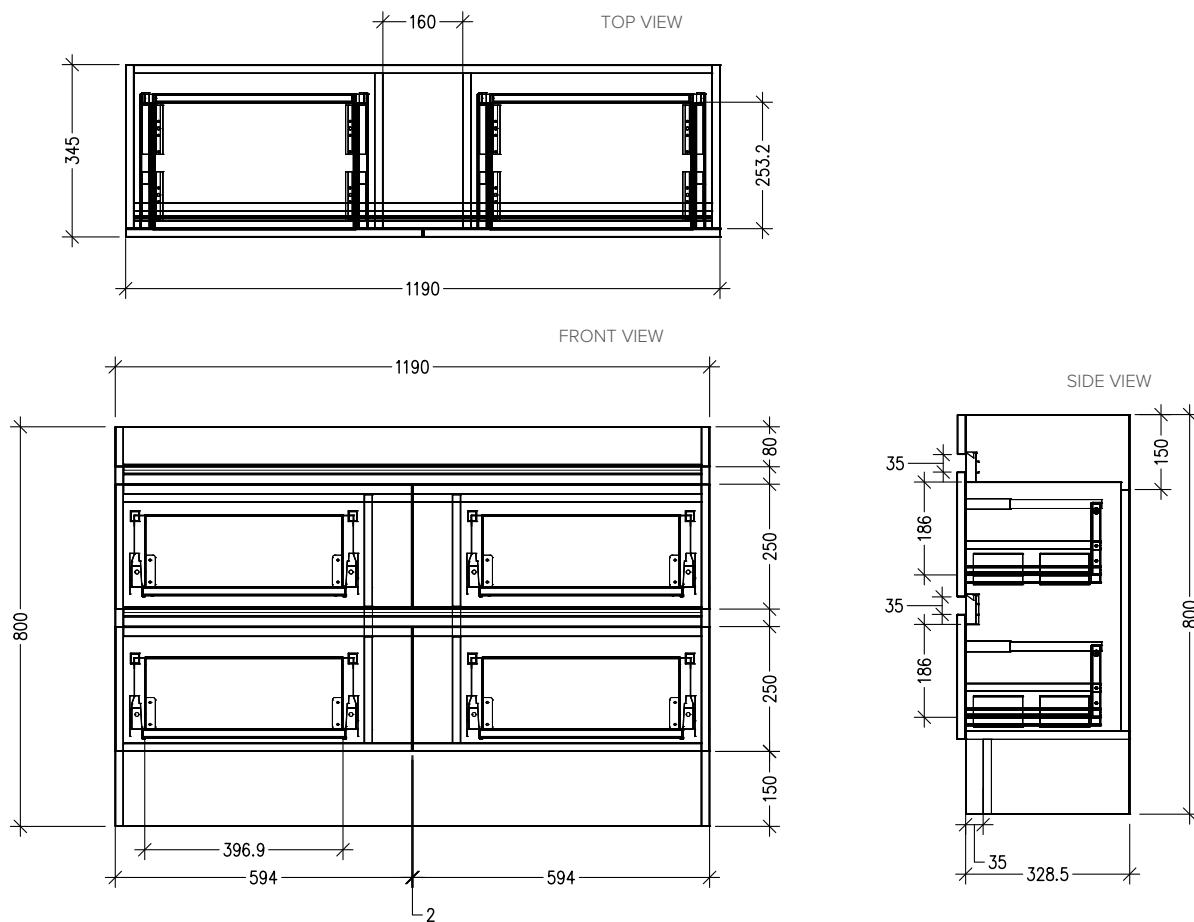

SPECIFICATION SHEET

Brookfield Slim 1200mm, 4 Drawer Floor Vanity

Newtech Code : 4384

Features

- Floorstanding
- Full Extension Soft Close Drawers
- Negative detail finger pull
- Laminate Woodgrain & Solid Colours on MR Board
- Dimensions: H850 x W1200 x D350

Technical Details

Note: All measurements shown are in millimetres. Sizes are nominal.

SPECIFICATION SHEET

Brookfield Slim 1200mm Basin

StoneCast 1200 Basin

H50 X W1200 X D350