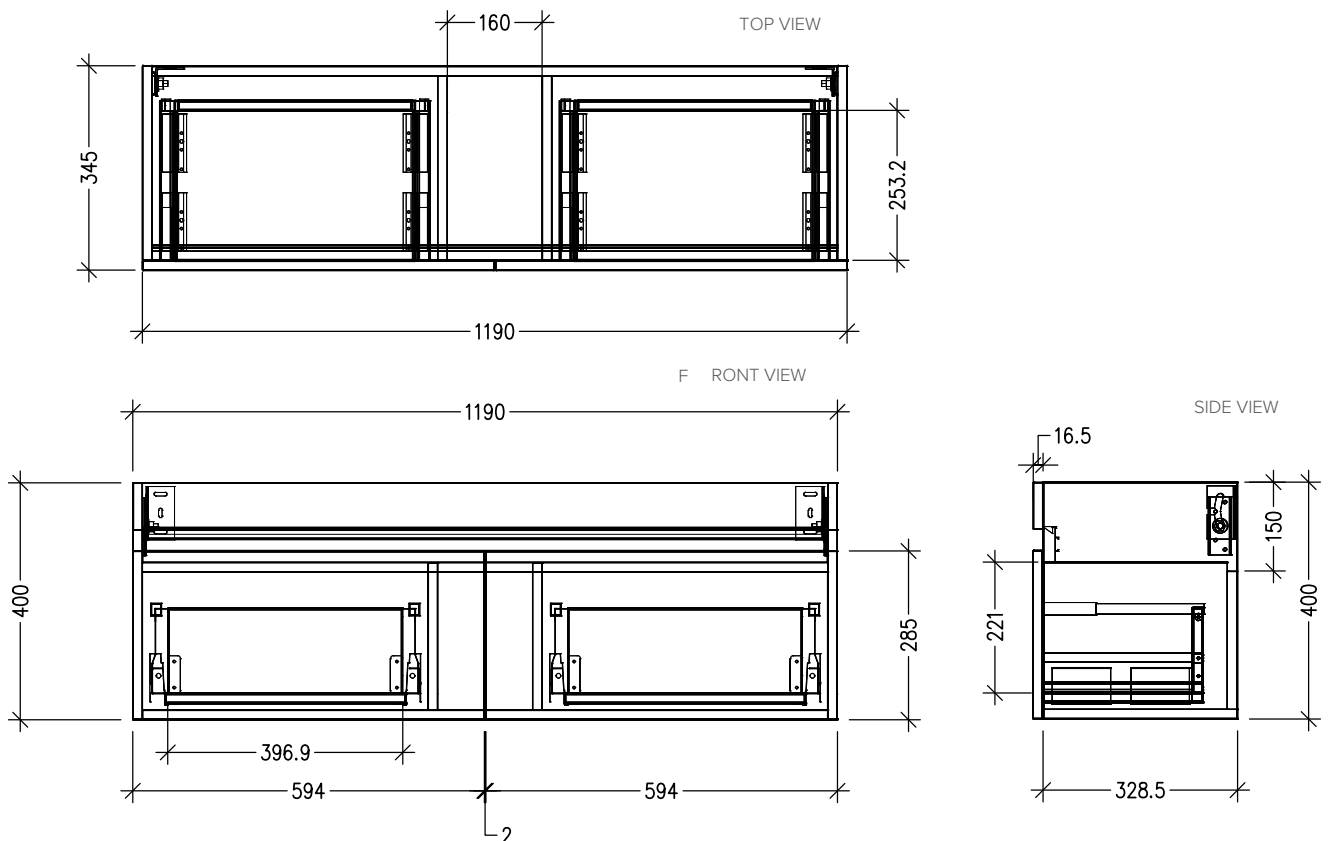

SPECIFICATION SHEET

Brookfield Slim 1200mm, 2 Drawer Wall Vanity

Newtech Code : 4364

Features

- Wall Hung
- Full Extension Soft Close Drawers
- Negative detail finger pull
- Laminate Woodgrain & Solid Colours on MR Board
- Dimensions: H450 x W1200 x D350

Technical Details

Note: All measurements shown are in millimetres. Sizes are nominal.

SPECIFICATION SHEET

Brookfield Slim 1200mm Basin

StoneCast 1200 Basin

H50 X W1200 X D350