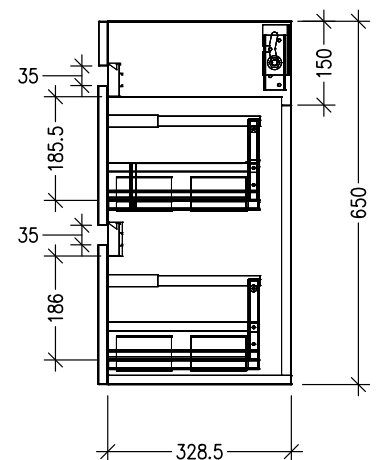

SPECIFICATION SHEET

Brookfield Slim 1200mm, 4 Drawer Wall Vanity with Double Basin

Features

- Wall Hung
- Full Extension Soft Close Drawers
- Negative detail finger pull
- 50mm StoneCast Double Basin
- Laminate Woodgrain & Solid Colours on MR Board
- Dimensions: H700 x W1200 x D350

Technical Details

Note: All measurements shown are in millimetres. Sizes are nominal.

TOP VIEW

FRONT VIEW

SIDE VIEW

SPECIFICATION SHEET

StoneCast Slim 1200 Double Basin

H50 X W1200 X D350