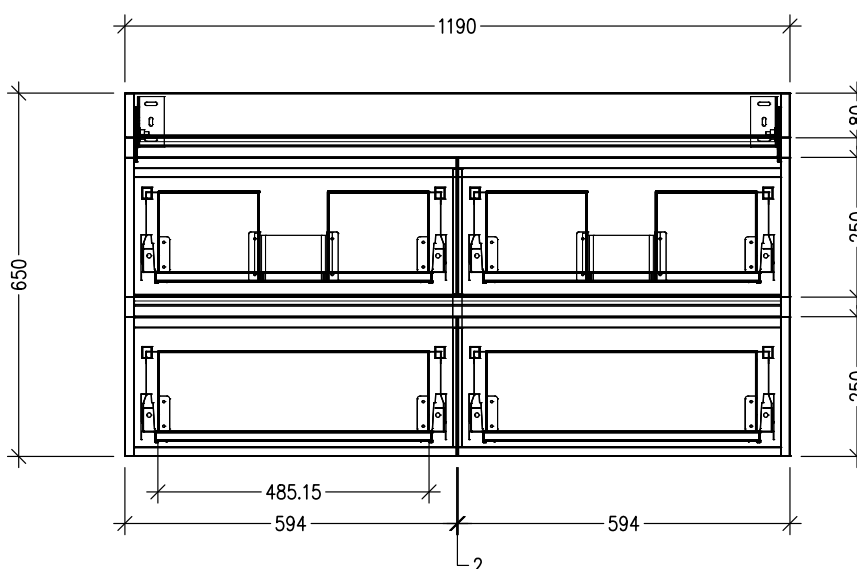

SPECIFICATION SHEET

Brookfield Slim 1200mm, 4 Drawer Wall Vanity with Double Basin

Features

- Wall Hung
- Full Extension Soft Close Drawers
- Negative detail finger pull
- 50mm StoneCast Double Basin
- Laminate Woodgrain & Solid Colours on MR Board
- Dimensions: H700 x W1200 x D350

Technical Details

Note: All measurements shown are in millimetres. Sizes are nominal.

TOP VIEW

FRONT VIEW

SIDE VIEW

SPECIFICATION SHEET

StoneCast Slim 1200 Double Basin

H50 X W1200 X D350