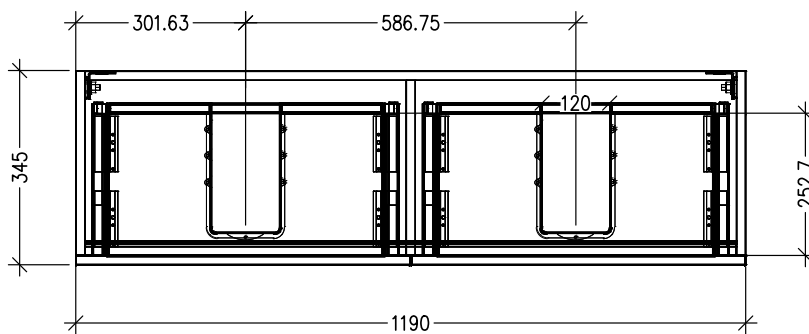

SPECIFICATION SHEET

Brookfield Slim 1200mm, 4 Drawer Wall Vanity with Double Basin

Features

- Wall Hung
- Full Extension Soft Close Drawers
- Negative detail finger pull
- 50mm StoneCast Double Basin
- Laminate Woodgrain & Solid Colours on MR Board
- Dimensions: H700 x W1200 x D350

Technical Details

Note: All measurements shown are in millimetres. Sizes are nominal.

TOP VIEW

FRONT VIEW

SIDE VIEW

SPECIFICATION SHEET

StoneCast Slim 1200 Double Basin

H50 X W1200 X D350