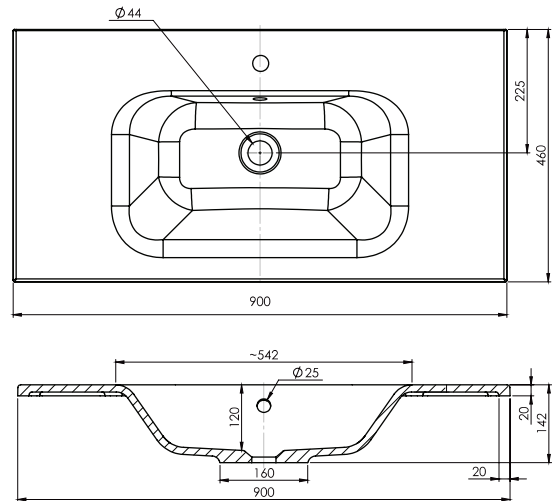

SPECIFICATION SHEET

Brookfield 900mm 2 Drawer Wall Vanity

Features

- Wall Hung
- 2 Drawers
- Single Basin
- Laminate Woodgrain & Solid Colours on MR Board
- Dimensions: H670 x W900 x D465
- Plumbing provision has been allowed for with a 60mm space behind lower drawer. Note lower drawer DOES NOT have a plumbing cutout and is designed to offer full storage space

Technical Details

Note: All measurements shown are in millimetres. Sizes are nominal.

SPECIFICATION SHEET

900mm Basin Options

Via

StoneCast with overflow
Gloss White - VIA
Matte White - VIAMW

W900 x D460 x H20

Ponti

StoneCast with overflow
Gloss White - PO

W904 x D460 x H50

Vercelli

Vitreous China with overflow
Gloss White - VE

W915 x D465 x H15

SPECIFICATION SHEET

900mm Basin Options

Clasico

Vitreous China with overflow

Gloss White - VC

W910 x D465 x H20