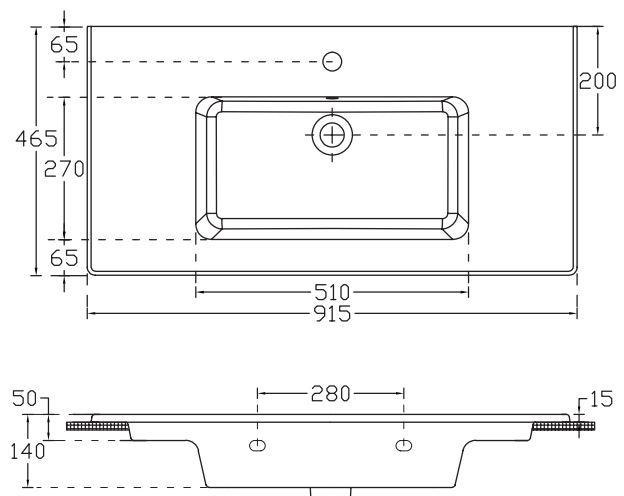

SPECIFICATION SHEET

Brookfield 900mm 2 Drawer Wall Vanity

Features

- Wall Hung
- 2 Drawers
- Single Basin
- Laminate Woodgrain & Solid Colours on MR Board
- Dimensions: H670 x W900 x D465
- Plumbing provision has been allowed for with a 60mm space behind lower drawer. Note lower drawer DOES NOT have a plumbing cutout and is designed to offer full storage space

Technical Details

Note: All measurements shown are in millimetres. Sizes are nominal.

SPECIFICATION SHEET

900mm Basin Options

Via

StoneCast with overflow
Gloss White - VIA
Matte White - VIAMW

W900 x D460 x H20

Ponti

StoneCast with overflow
Gloss White - PO

W904 x D460 x H50

Vercelli

Vitreous China with overflow
Gloss White - VE

W915 x D465 x H15

SPECIFICATION SHEET

900mm Basin Options

Clasico

Vitreous China with overflow

Gloss White - VC

W910 x D465 x H20