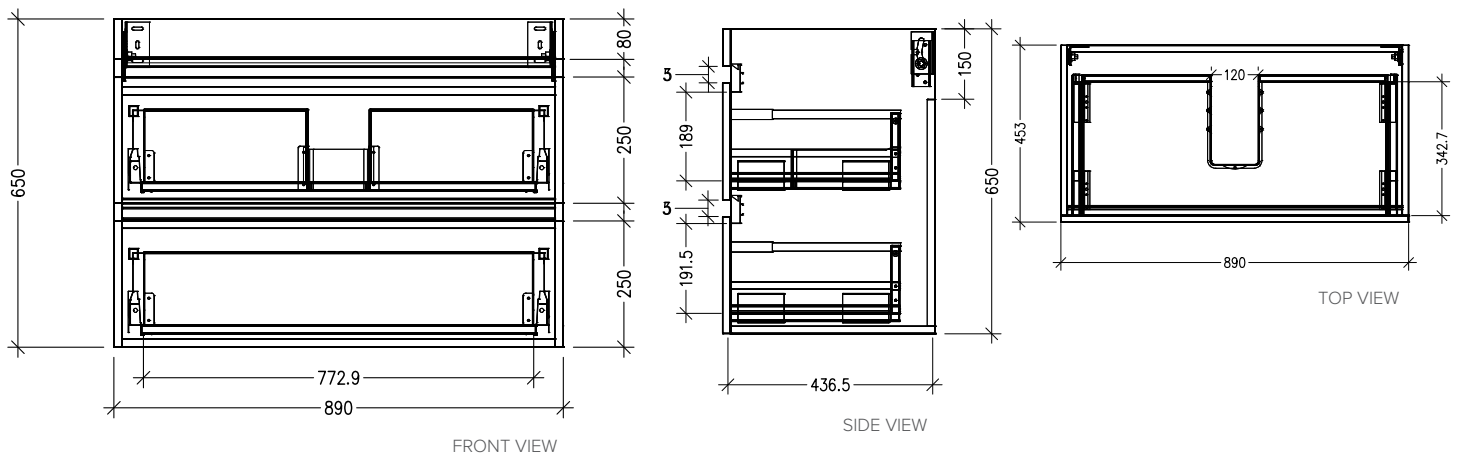

SPECIFICATION SHEET

Brookfield 900mm 2 Drawer Wall Vanity

Features

- Wall Hung
- 2 Drawers
- Single Basin
- Laminate Woodgrain & Solid Colours on MR Board
- Dimensions: H670 x W900 x D465
- Plumbing provision has been allowed for with a 60mm space behind lower drawer. Note lower drawer DOES NOT have a plumbing cutout and is designed to offer full storage space

Technical Details

Note: All measurements shown are in millimetres. Sizes are nominal.

SPECIFICATION SHEET

900mm Basin Options

Via

StoneCast with overflow
Gloss White - VIA
Matte White - VIAMW

W900 x D460 x H20

Ponti

StoneCast with overflow
Gloss White - PO

W904 x D460 x H50

Vercelli

Vitreous China with overflow
Gloss White - VE

W915 x D465 x H15

SPECIFICATION SHEET

900mm Basin Options

Clasico

Vitreous China with overflow

Gloss White - VC

W910 x D465 x H20