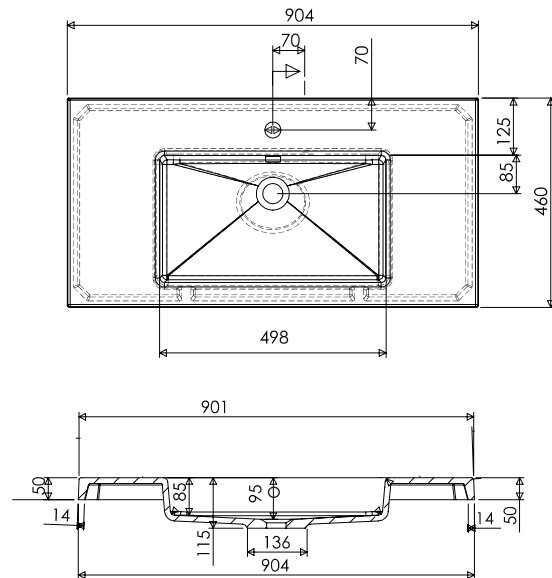

SPECIFICATION SHEET

Brookfield 900mm 2 Drawer Wall Vanity

Features

- Wall Hung
- 2 Drawers
- Single Basin
- Laminate Woodgrain & Solid Colours on MR Board
- Dimensions: H670 x W900 x D465
- Plumbing provision has been allowed for with a 60mm space behind lower drawer. Note lower drawer DOES NOT have a plumbing cutout and is designed to offer full storage space

Technical Details

Note: All measurements shown are in millimetres. Sizes are nominal.

SPECIFICATION SHEET

900mm Basin Options

Via

StoneCast with overflow
Gloss White - VIA
Matte White - VIAMW

W900 x D460 x H20

Ponti

StoneCast with overflow
Gloss White - PO

W904 x D460 x H50

Vercelli

Vitreous China with overflow
Gloss White - VE

W915 x D465 x H15

SPECIFICATION SHEET

900mm Basin Options

Clasico

Vitreous China with overflow

Gloss White - VC

W910 x D465 x H20