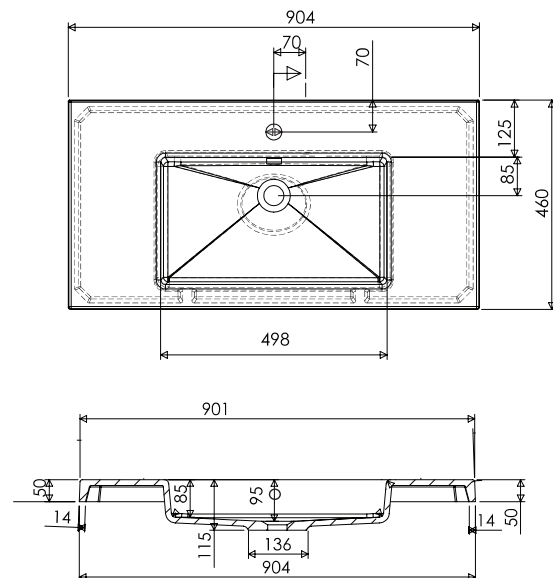

SPECIFICATION SHEET

Brookfield 900mm 2 Drawer Floor Vanity

Features

- Floorstanding
- 2 Drawers
- Single Basin
- Laminate Woodgrain & Solid Colours on MR Board
- Dimensions: H820 x W900 x D465
- Floor plumbing provision has been allowed for with a 60mm space behind lower drawer. Note lower drawer DOES NOT have a plumbing cutout and is designed to offer full storage space.
- **Optional: Floor plumbing waste provision in bottom drawer [88515] - Additional cost applies**

Technical Details

Note: All measurements shown are in millimetres. Sizes are nominal.

SPECIFICATION SHEET

900mm Basin Options

Via

StoneCast with overflow
Gloss White - VIA
Matte White - VIAMW

W900 x D460 x H20

Ponti

StoneCast with overflow
Gloss White - PO

W904 x D460 x H50

Vercelli

Vitreous China with overflow
Gloss White - VE

W915 x D465 x H15

SPECIFICATION SHEET

900mm Basin Options

Clasico

Vitreous China with overflow

Gloss White - VC

W910 x D465 x H20