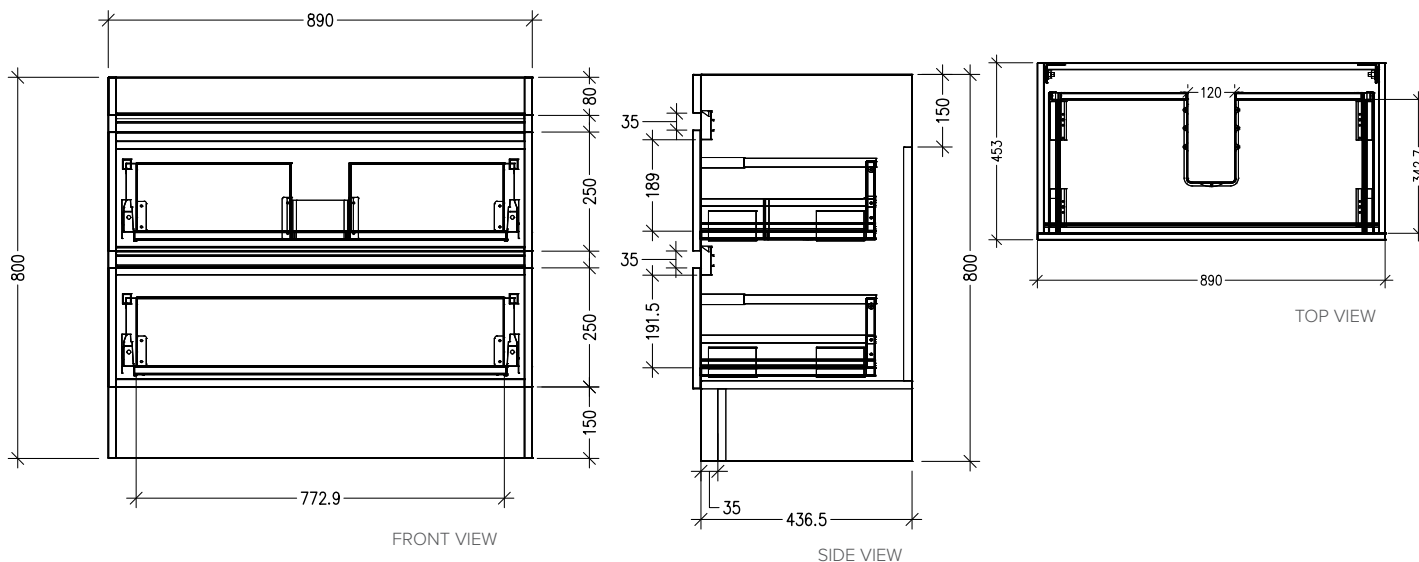

SPECIFICATION SHEET

Brookfield 900mm 2 Drawer Floor Vanity

Features

- Floorstanding
- 2 Drawers
- Single Basin
- Laminate Woodgrain & Solid Colours on MR Board
- Dimensions: H820 x W900 x D465
- Floor plumbing provision has been allowed for with a 60mm space behind lower drawer. Note lower drawer DOES NOT have a plumbing cutout and is designed to offer full storage space.
- **Optional: Floor plumbing waste provision in bottom drawer [88515] - Additional cost applies**

Technical Details

Note: All measurements shown are in millimetres. Sizes are nominal.

SPECIFICATION SHEET

900mm Basin Options

Via

StoneCast with overflow
Gloss White - VIA
Matte White - VIAMW

W900 x D460 x H20

Ponti

StoneCast with overflow
Gloss White - PO

W904 x D460 x H50

Vercelli

Vitreous China with overflow
Gloss White - VE

W915 x D465 x H15

SPECIFICATION SHEET

900mm Basin Options

Clasico

Vitreous China with overflow

Gloss White - VC

W910 x D465 x H20