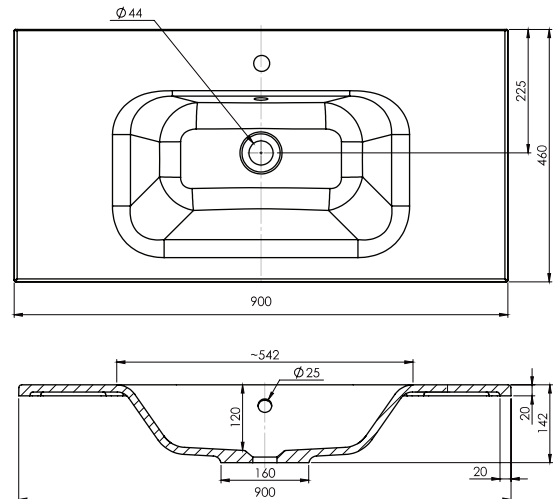

SPECIFICATION SHEET

Brookfield 900mm 2 Drawer Floor Vanity

Features

- Floorstanding
- 2 Drawers
- Single Basin
- Laminate Woodgrain & Solid Colours on MR Board
- Dimensions: H820 x W900 x D465
- Floor plumbing provision has been allowed for with a 60mm space behind lower drawer. Note lower drawer DOES NOT have a plumbing cutout and is designed to offer full storage space.
- **Optional: Floor plumbing waste provision in bottom drawer [88515] - Additional cost applies**

Technical Details

Note: All measurements shown are in millimetres. Sizes are nominal.

SPECIFICATION SHEET

900mm Basin Options

Via

StoneCast with overflow
Gloss White - VIA
Matte White - VIAMW

W900 x D460 x H20

Ponti

StoneCast with overflow
Gloss White - PO

W904 x D460 x H50

Vercelli

Vitreous China with overflow
Gloss White - VE

W915 x D465 x H15

SPECIFICATION SHEET

900mm Basin Options

Clasico

Vitreous China with overflow

Gloss White - VC

W910 x D465 x H20