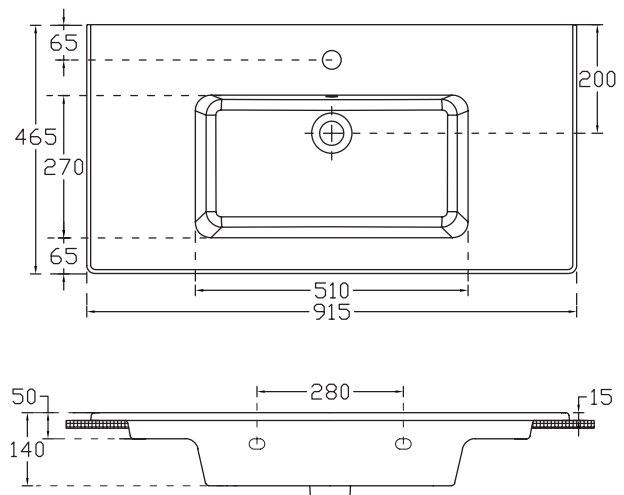

SPECIFICATION SHEET

Brookfield 900mm 2 Drawer Floor Vanity

Features

- Floorstanding
- 2 Drawers
- Single Basin
- Laminate Woodgrain & Solid Colours on MR Board
- Dimensions: H820 x W900 x D465
- Floor plumbing provision has been allowed for with a 60mm space behind lower drawer. Note lower drawer DOES NOT have a plumbing cutout and is designed to offer full storage space.
- **Optional: Floor plumbing waste provision in bottom drawer [88515] - Additional cost applies**

Technical Details

Note: All measurements shown are in millimetres. Sizes are nominal.

SPECIFICATION SHEET

900mm Basin Options

Via

StoneCast with overflow
Gloss White - VIA
Matte White - VIAMW

W900 x D460 x H20

Ponti

StoneCast with overflow
Gloss White - PO

W904 x D460 x H50

Vercelli

Vitreous China with overflow
Gloss White - VE

W915 x D465 x H15

SPECIFICATION SHEET

900mm Basin Options

Clasico

Vitreous China with overflow

Gloss White - VC

W910 x D465 x H20