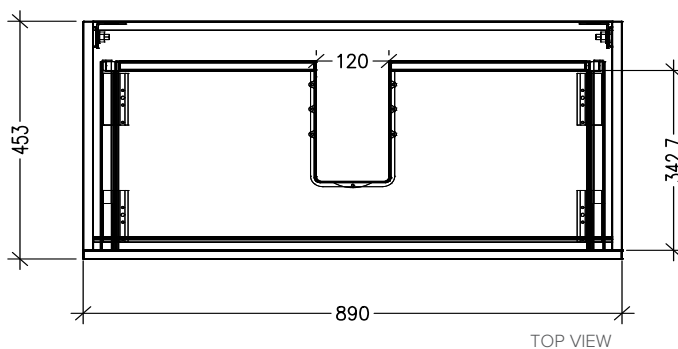

## Brookfield 900mm 1 Drawer Wall Vanity

### Features

- Wall Hung
- 1 Drawer
- Single Basin
- Laminate Woodgrain & Solid Colours on MR Board
- Dimensions: H420 x W900 x D465

### Technical Details

Note: All measurements shown are in millimetres. Sizes are nominal.

## 900mm Basin Options