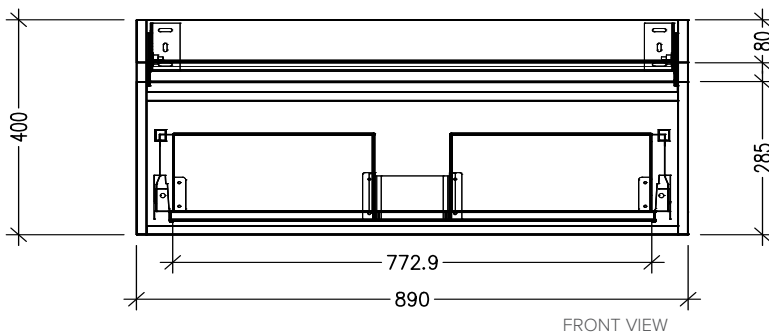

## Brookfield 900mm 1 Drawer Wall Vanity

### Features

- Wall Hung
- 1 Drawer
- Single Basin
- Laminate Woodgrain & Solid Colours on MR Board
- Dimensions: H420 x W900 x D465

### Technical Details

Note: All measurements shown are in millimetres. Sizes are nominal.

## 900mm Basin Options