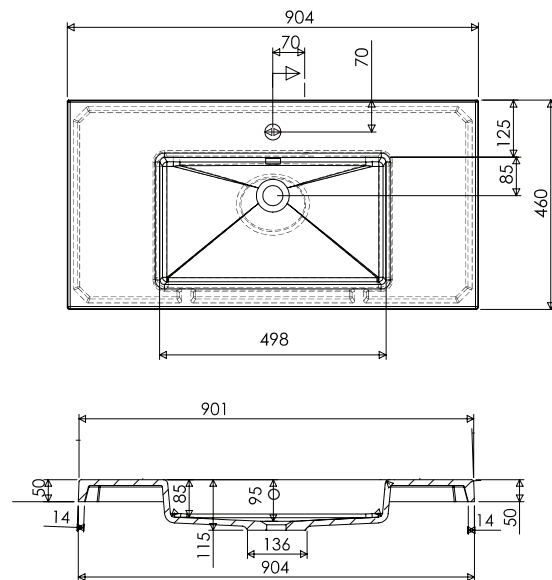

Ponti

StoneCast with overflow
Gloss White - PO

W904 x D460 x H50