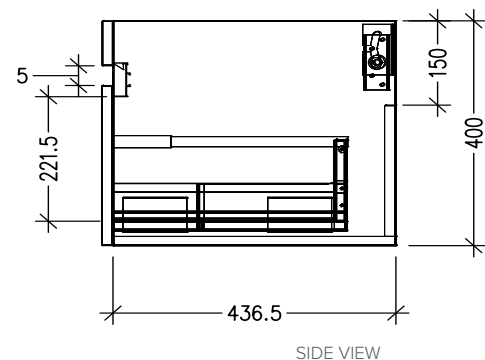

## Brookfield 900mm 1 Drawer Wall Vanity

### Features

- Wall Hung
- 1 Drawer
- Single Basin
- Laminate Woodgrain & Solid Colours on MR Board
- Dimensions: H420 x W900 x D465

### Technical Details

Note: All measurements shown are in millimetres. Sizes are nominal.

## 900mm Basin Options