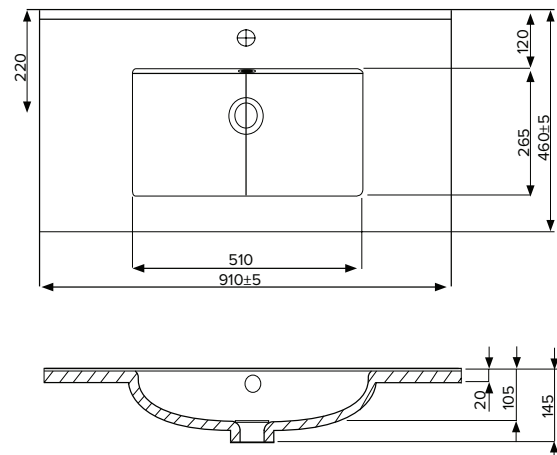

Clasico

Vitreous China with over low
Gloss White - VC

W910 x D465 x H20