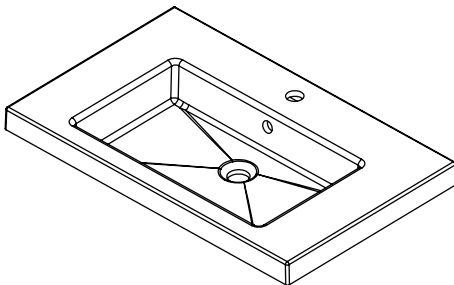

SPECIFICATION SHEET

Brookfield 750mm 2 Drawer Wall Vanity

Features

- Wall Hung
- 2 Drawers
- Single Basin
- Laminate Woodgrain & Solid Colours on MR Board
- Dimensions: H670 x W750 x D465
- Plumbing provision has been allowed for with a 60mm space behind lower drawer. Note lower drawer DOES NOT have a plumbing cutout and is designed to offer full storage space

Technical Details

Note: All measurements shown are in millimetres. Sizes are nominal.

SPECIFICATION SHEET

750mm Basin Options

Via

StoneCast with overflow
Gloss White - VIA
Matte White - VIAMW

W750 x D460 x H20

Ponti

StoneCast with overflow
Gloss White - PO

W754 x D460 x H50

Vercelli

Vitreous China with overflow
Gloss White - VE

W765 x D465 x H15

SPECIFICATION SHEET

750mm Basin Options

Clasico

Vitreous China with overflow

Gloss White - VC

W760 x D465 x H20