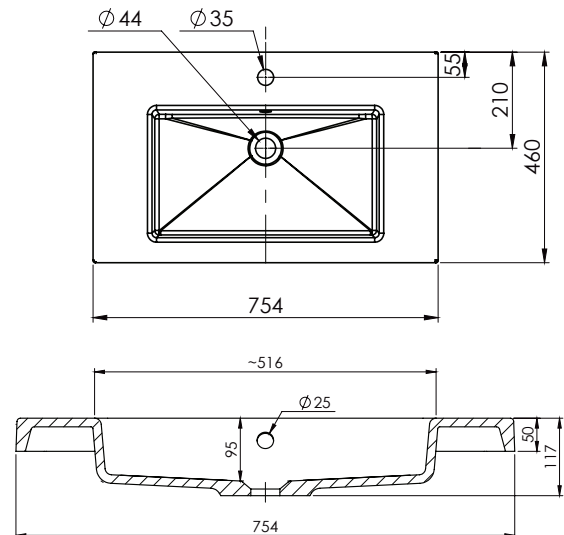

SPECIFICATION SHEET

Brookfield 750mm 2 Drawer Wall Vanity

Features

- Wall Hung
- 2 Drawers
- Single Basin
- Laminate Woodgrain & Solid Colours on MR Board
- Dimensions: H670 x W750 x D465
- Plumbing provision has been allowed for with a 60mm space behind lower drawer. Note lower drawer DOES NOT have a plumbing cutout and is designed to offer full storage space

Technical Details

Note: All measurements shown are in millimetres. Sizes are nominal.

SPECIFICATION SHEET

750mm Basin Options

Via

StoneCast with overflow
Gloss White - VIA
Matte White - VIAMW

W750 x D460 x H20

Ponti

StoneCast with overflow
Gloss White - PO

W754 x D460 x H50

Vercelli

Vitreous China with overflow
Gloss White - VE

W765 x D465 x H15

SPECIFICATION SHEET

750mm Basin Options

Clasico

Vitreous China with overflow

Gloss White - VC

W760 x D465 x H20