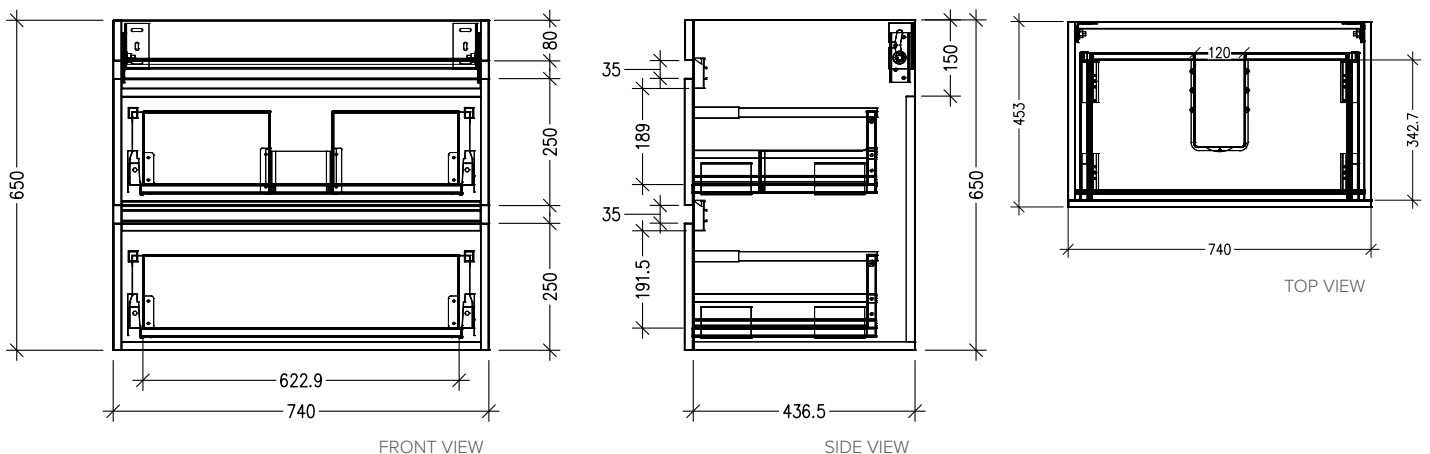

SPECIFICATION SHEET

Brookfield 750mm 2 Drawer Wall Vanity

Features

- Wall Hung
- 2 Drawers
- Single Basin
- Laminate Woodgrain & Solid Colours on MR Board
- Dimensions: H670 x W750 x D465
- Plumbing provision has been allowed for with a 60mm space behind lower drawer. Note lower drawer DOES NOT have a plumbing cutout and is designed to offer full storage space

Technical Details

Note: All measurements shown are in millimetres. Sizes are nominal.

SPECIFICATION SHEET

750mm Basin Options

Via

StoneCast with overflow
Gloss White - VIA
Matte White - VIAMW

W750 x D460 x H20

Ponti

StoneCast with overflow
Gloss White - PO

W754 x D460 x H50

Vercelli

Vitreous China with overflow
Gloss White - VE

W765 x D465 x H15

SPECIFICATION SHEET

750mm Basin Options

Clasico

Vitreous China with overflow

Gloss White - VC

W760 x D465 x H20