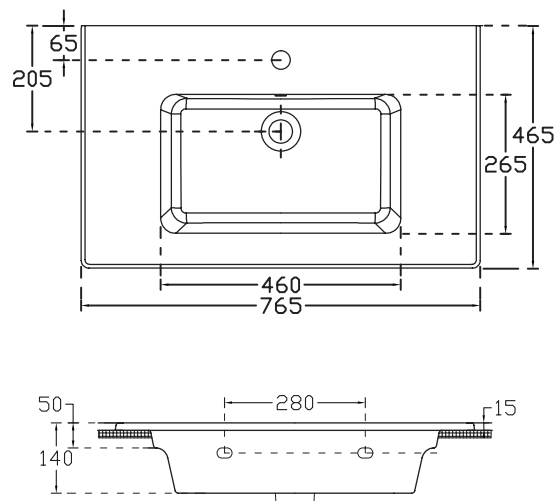

SPECIFICATION SHEET

Brookfield 750mm 2 Drawer Wall Vanity

Features

- Wall Hung
- 2 Drawers
- Single Basin
- Laminate Woodgrain & Solid Colours on MR Board
- Dimensions: H670 x W750 x D465
- Plumbing provision has been allowed for with a 60mm space behind lower drawer. Note lower drawer DOES NOT have a plumbing cutout and is designed to offer full storage space

Technical Details

Note: All measurements shown are in millimetres. Sizes are nominal.

SPECIFICATION SHEET

750mm Basin Options

Via

StoneCast with overflow
Gloss White - VIA
Matte White - VIAMW

W750 x D460 x H20

Ponti

StoneCast with overflow
Gloss White - PO

W754 x D460 x H50

Vercelli

Vitreous China with overflow
Gloss White - VE

W765 x D465 x H15

SPECIFICATION SHEET

750mm Basin Options

Clasico

Vitreous China with overflow

Gloss White - VC

W760 x D465 x H20