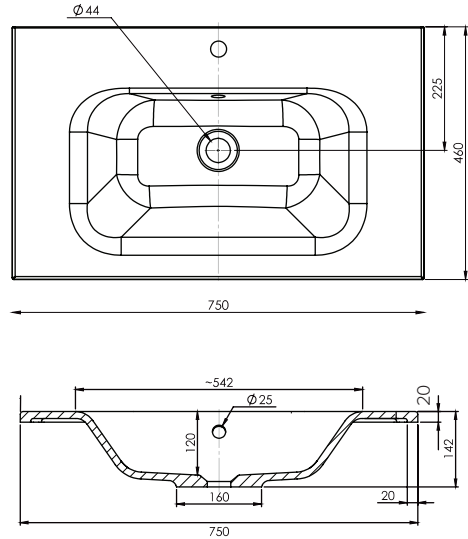

SPECIFICATION SHEET

Brookfield 750mm 2 Drawer Wall Vanity

Features

- Wall Hung
- 2 Drawers
- Single Basin
- Laminate Woodgrain & Solid Colours on MR Board
- Dimensions: H670 x W750 x D465
- Plumbing provision has been allowed for with a 60mm space behind lower drawer. Note lower drawer DOES NOT have a plumbing cutout and is designed to offer full storage space

Technical Details

Note: All measurements shown are in millimetres. Sizes are nominal.

SPECIFICATION SHEET

750mm Basin Options

Via

StoneCast with overflow
Gloss White - VIA
Matte White - VIAMW

W750 x D460 x H20

Ponti

StoneCast with overflow
Gloss White - PO

W754 x D460 x H50

Vercelli

Vitreous China with overflow
Gloss White - VE

W765 x D465 x H15

SPECIFICATION SHEET

750mm Basin Options

Clasico

Vitreous China with overflow

Gloss White - VC

W760 x D465 x H20