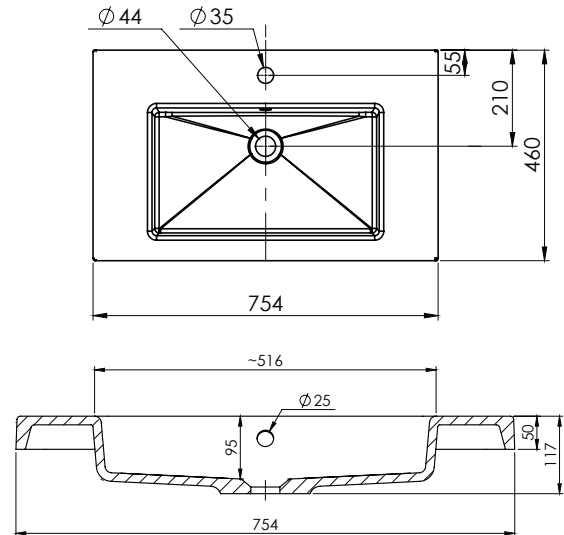

### Features

- Floorstanding
- 2 Drawers
- Single Basin
- Laminate Woodgrain & Solid Colours on MR Board
- Dimensions: H820 x W750 x D465
- Floor plumbing provision has been allowed for with a 60mm space behind lower drawer. Note lower drawer DOES NOT have a plumbing cutout and is designed to offer full storage space.
- **Optional: Floor plumbing waste provision in bottom drawer [88515] - Additional cost applies**

### Technical Details

Note: All measurements shown are in millimetres. Sizes are nominal.

### Via

StoneCast with overflow  
Gloss White - VIA  
Matte White - VIAMW

W750 x D460 x H20

### Vercelli

Vitreous China with overflow  
Gloss White - VE

W765 x D465 x H15