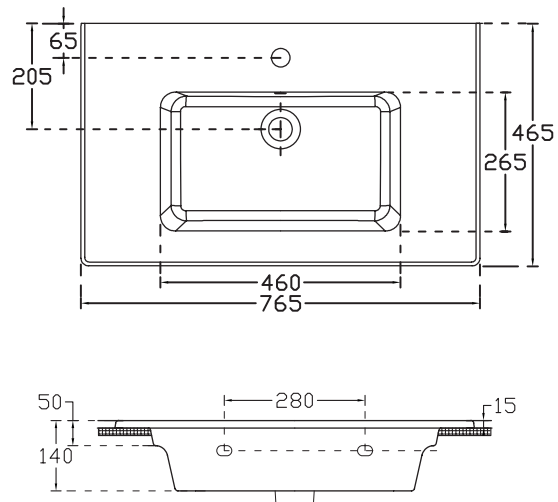

### Technical Details

Note: All measurements shown are in millimetres. Sizes are nominal.

### Ponti

StoneCast with overflow  
Gloss White - PO

W754 x D460 x H50

### Vercelli

Vitreous China with overflow  
Gloss White - VE

W765 x D465 x H15

## 750mm Basin Options