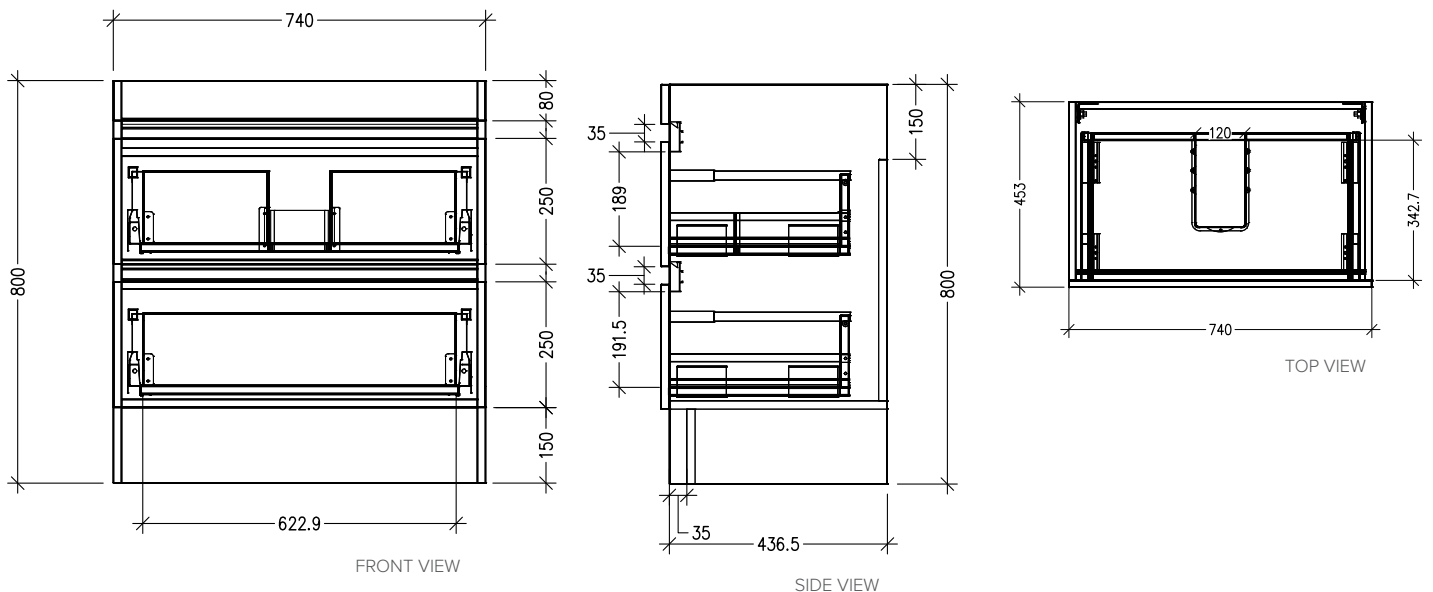

### Features

- Floorstanding
- 2 Drawers
- Single Basin
- Laminate Woodgrain & Solid Colours on MR Board
- Dimensions: H820 x W750 x D465
- Floor plumbing provision has been allowed for with a 60mm space behind lower drawer. Note lower drawer DOES NOT have a plumbing cutout and is designed to offer full storage space.
- **Optional: Floor plumbing waste provision in bottom drawer [88515] - Additional cost applies**

### Technical Details

Note: All measurements shown are in millimetres. Sizes are nominal.

## 750mm Basin Options