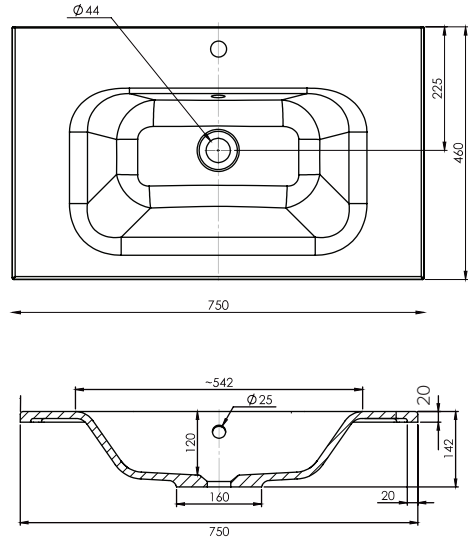

SPECIFICATION SHEET

750mm Basin Options

Via

StoneCast with overflow
Gloss White - VIA
Matte White - VIAMW

W750 x D460 x H20