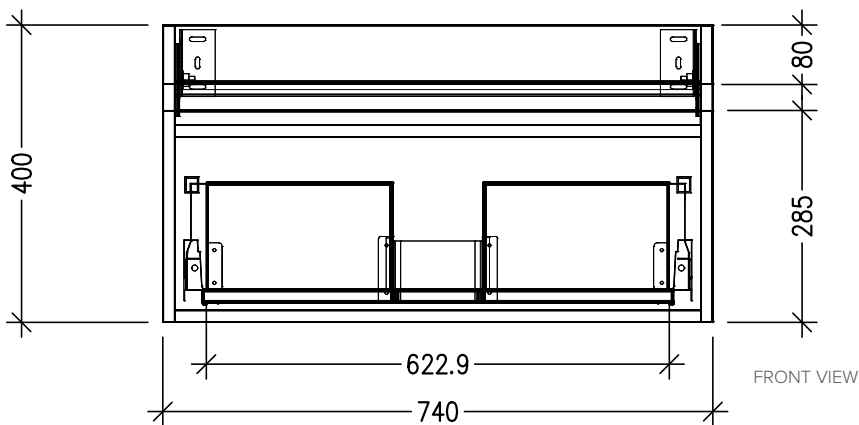

SPECIFICATION SHEET

Brookfield 750mm 1 Drawer Wall Vanity

Features

- Wall Hung
- 1 Drawer
- Single Basin
- Laminate Woodgrain & Solid Colours on MR Board
- Dimensions: H420 x W750 x D465

Technical Details

Note: All measurements shown are in millimetres. Sizes are nominal.

SPECIFICATION SHEET

750mm Basin Options

Via

StoneCast with overflow
Gloss White - VIA
Matte White - VIAMW

W750 x D460 x H20

Ponti

StoneCast with overflow
Gloss White - PO

W754 x D460 x H50

Clasico

Vitreous China with overflow
Gloss White - VC

W760 x D465 x H20

SPECIFICATION SHEET

750mm Basin Option

Vercelli

Vitreous China with overflow

Gloss White - VE

W765 x D465 x H15