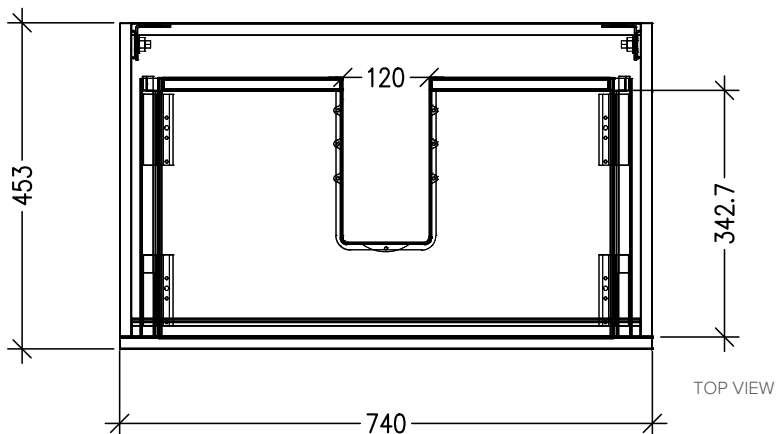

SPECIFICATION SHEET

Brookfield 750mm 1 Drawer Wall Vanity

Features

- Wall Hung
- 1 Drawer
- Single Basin
- Laminate Woodgrain & Solid Colours on MR Board
- Dimensions: H420 x W750 x D465

Technical Details

Note: All measurements shown are in millimetres. Sizes are nominal.

SPECIFICATION SHEET

750mm Basin Options

Via

StoneCast with overflow
Gloss White - VIA
Matte White - VIAMW

W750 x D460 x H20

Ponti

StoneCast with overflow
Gloss White - PO

W754 x D460 x H50

Clasico

Vitreous China with overflow
Gloss White - VC

W760 x D465 x H20

SPECIFICATION SHEET

750mm Basin Option

Vercelli

Vitreous China with overflow

Gloss White - VE

W765 x D465 x H15