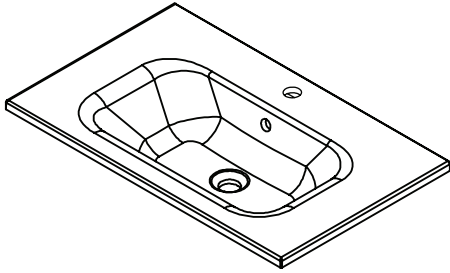

SPECIFICATION SHEET

Brookfield 750mm 1 Drawer Wall Vanity

Features

- Wall Hung
- 1 Drawer
- Single Basin
- Laminate Woodgrain & Solid Colours on MR Board
- Dimensions: H420 x W750 x D465

Technical Details

Note: All measurements shown are in millimetres. Sizes are nominal.

SPECIFICATION SHEET

750mm Basin Options

Via

StoneCast with overflow
Gloss White - VIA
Matte White - VIAMW

W750 x D460 x H20

Ponti

StoneCast with overflow
Gloss White - PO

W754 x D460 x H50

Clasico

Vitreous China with overflow
Gloss White - VC

W760 x D465 x H20

SPECIFICATION SHEET

750mm Basin Option

Vercelli

Vitreous China with overflow