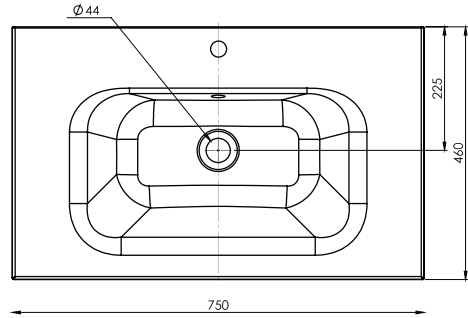

SPECIFICATION SHEET

Brookfield 750mm 1 Drawer Wall Vanity

Features

- Wall Hung
- 1 Drawer
- Single Basin
- Laminate Woodgrain & Solid Colours on MR Board
- Dimensions: H420 x W750 x D465

Technical Details

Note: All measurements shown are in millimetres. Sizes are nominal.

SPECIFICATION SHEET

750mm Basin Options

Via

StoneCast with overflow
Gloss White - VIA
Matte White - VIAMW

W750 x D460 x H20

Ponti

StoneCast with overflow
Gloss White - PO

W754 x D460 x H50

Clasico

Vitreous China with overflow
Gloss White - VC

W760 x D465 x H20

SPECIFICATION SHEET

750mm Basin Option

Vercelli

Vitreous China with overflow

Gloss White - VE

W765 x D465 x H15