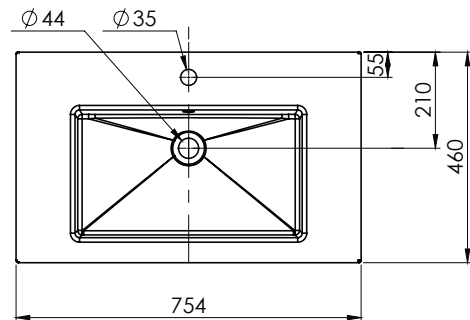

SPECIFICATION SHEET

Brookfield 750mm 1 Drawer Wall Vanity

Features

- Wall Hung
- 1 Drawer
- Single Basin
- Laminate Woodgrain & Solid Colours on MR Board
- Dimensions: H420 x W750 x D465

Technical Details

Note: All measurements shown are in millimetres. Sizes are nominal.

SPECIFICATION SHEET

750mm Basin Options

Via

StoneCast with overflow
Gloss White - VIA
Matte White - VIAMW

W750 x D460 x H20

Ponti

StoneCast with overflow
Gloss White - PO

W754 x D460 x H50

Clasico

Vitreous China with overflow
Gloss White - VC

W760 x D465 x H20

SPECIFICATION SHEET

750mm Basin Option

Vercelli

Vitreous China with overflow

Gloss White - VE

W765 x D465 x H15