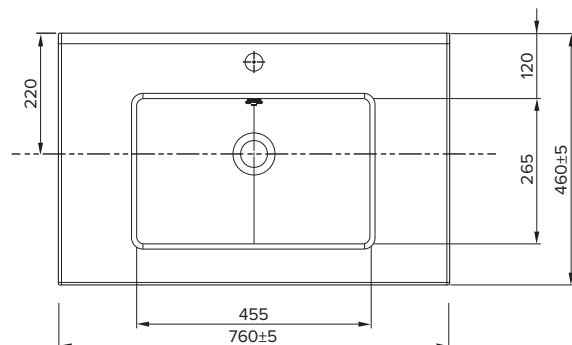

SPECIFICATION SHEET

Brookfield 750mm 1 Drawer Wall Vanity

Features

- Wall Hung
- 1 Drawer
- Single Basin
- Laminate Woodgrain & Solid Colours on MR Board
- Dimensions: H420 x W750 x D465

Technical Details

Note: All measurements shown are in millimetres. Sizes are nominal.

SPECIFICATION SHEET

750mm Basin Options

Via

StoneCast with overflow
Gloss White - VIA
Matte White - VIAMW

W750 x D460 x H20

Ponti

StoneCast with overflow
Gloss White - PO

W754 x D460 x H50

Clasico

Vitreous China with overflow
Gloss White - VC

W760 x D465 x H20

SPECIFICATION SHEET

750mm Basin Option

Vercelli

Vitreous China with overflow

Gloss White - VE

W765 x D465 x H15