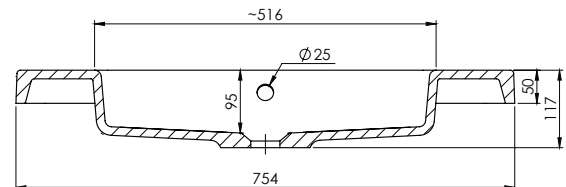

SPECIFICATION SHEET

Brookfield 750mm 1 Drawer Wall Vanity

Features

- Wall Hung
- 1 Drawer
- Single Basin
- Laminate Woodgrain & Solid Colours on MR Board
- Dimensions: H420 x W750 x D465

Technical Details

Note: All measurements shown are in millimetres. Sizes are nominal.

SPECIFICATION SHEET

750mm Basin Options

Via

StoneCast with overflow
Gloss White - VIA
Matte White - VIAMW

W750 x D460 x H20

Ponti

StoneCast with overflow
Gloss White - PO

W754 x D460 x H50

Clasico

Vitreous China with overflow
Gloss White - VC

W760 x D465 x H20

SPECIFICATION SHEET

750mm Basin Option

Vercelli

Vitreous China with overflow

Gloss White - VE

W765 x D465 x H15