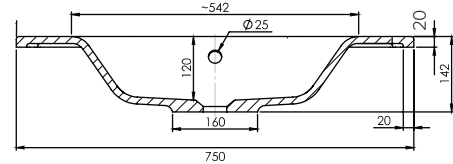

SPECIFICATION SHEET

Brookfield 750mm 1 Drawer Wall Vanity

Features

- Wall Hung
- 1 Drawer
- Single Basin
- Laminate Woodgrain & Solid Colours on MR Board
- Dimensions: H420 x W750 x D465

Technical Details

Note: All measurements shown are in millimetres. Sizes are nominal.

SPECIFICATION SHEET

750mm Basin Options

Via

StoneCast with overflow
Gloss White - VIA
Matte White - VIAMW

W750 x D460 x H20

Ponti

StoneCast with overflow
Gloss White - PO

W754 x D460 x H50

Clasico

Vitreous China with overflow
Gloss White - VC

W760 x D465 x H20

SPECIFICATION SHEET

750mm Basin Option

Vercelli

Vitreous China with overflow