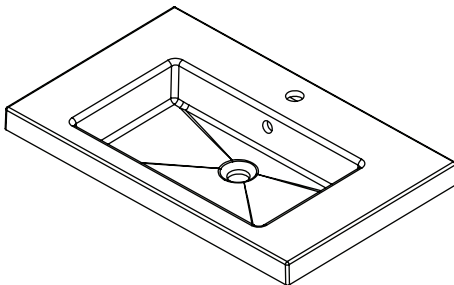

SPECIFICATION SHEET

Brookfield 750mm 1 Drawer Wall Vanity

Features

- Wall Hung
- 1 Drawer
- Single Basin
- Laminate Woodgrain & Solid Colours on MR Board
- Dimensions: H420 x W750 x D465

Technical Details

Note: All measurements shown are in millimetres. Sizes are nominal.

SPECIFICATION SHEET

750mm Basin Options

Via

StoneCast with overflow
Gloss White - VIA
Matte White - VIAMW

W750 x D460 x H20

Ponti

StoneCast with overflow
Gloss White - PO

W754 x D460 x H50

Clasico

Vitreous China with overflow
Gloss White - VC

W760 x D465 x H20

SPECIFICATION SHEET

750mm Basin Option

Vercelli

Vitreous China with overflow

Gloss White - VE

W765 x D465 x H15