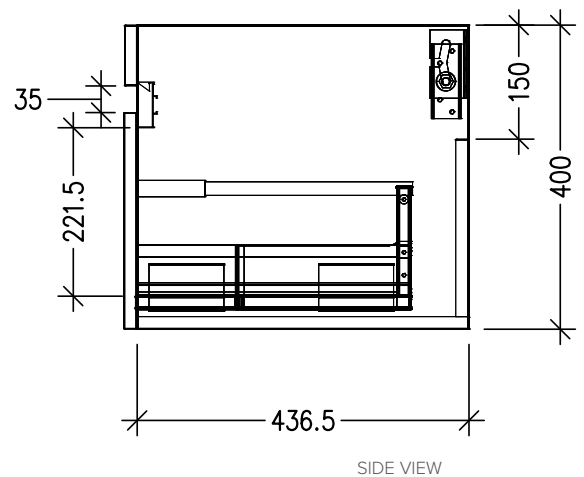

SPECIFICATION SHEET

Brookfield 750mm 1 Drawer Wall Vanity

Features

- Wall Hung
- 1 Drawer
- Single Basin
- Laminate Woodgrain & Solid Colours on MR Board
- Dimensions: H420 x W750 x D465

Technical Details

Note: All measurements shown are in millimetres. Sizes are nominal.

SPECIFICATION SHEET

750mm Basin Options

Via

StoneCast with overflow
Gloss White - VIA
Matte White - VIAMW

W750 x D460 x H20

Ponti

StoneCast with overflow
Gloss White - PO

W754 x D460 x H50

Clasico

Vitreous China with overflow
Gloss White - VC

W760 x D465 x H20

SPECIFICATION SHEET

750mm Basin Option

Vercelli

Vitreous China with overflow

Gloss White - VE

W765 x D465 x H15