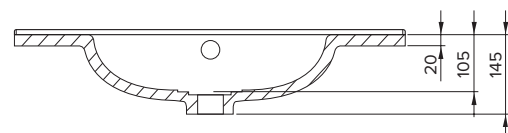

SPECIFICATION SHEET

Brookfield 750mm 1 Drawer Wall Vanity

Features

- Wall Hung
- 1 Drawer
- Single Basin
- Laminate Woodgrain & Solid Colours on MR Board
- Dimensions: H420 x W750 x D465

Technical Details

Note: All measurements shown are in millimetres. Sizes are nominal.

SPECIFICATION SHEET

750mm Basin Options

Via

StoneCast with overflow
Gloss White - VIA
Matte White - VIAMW

W750 x D460 x H20

Ponti

StoneCast with overflow
Gloss White - PO

W754 x D460 x H50

Clasico

Vitreous China with overflow
Gloss White - VC

W760 x D465 x H20

SPECIFICATION SHEET

750mm Basin Option

Vercelli

Vitreous China with overflow

Gloss White - VE

W765 x D465 x H15