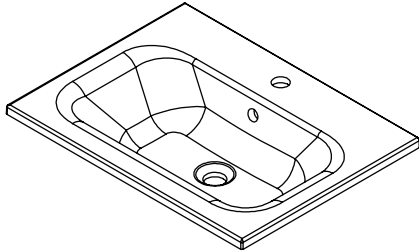

SPECIFICATION SHEET

Brookfield 600mm 2 Drawer Wall Vanity

Features

- Wall Hung
- 2 Drawers
- Single Basin
- Laminate Woodgrain & Solid Colours on MR Board
- Dimensions: H670 x W600 x D465
- Note: Plumbing cut-out is not supplied in bottom drawer. Designed with a 60mm space behind bottom drawer to allow for plumbing.

Technical Details

Note: All measurements shown are in millimetres. Sizes are nominal.

SPECIFICATION SHEET

600mm Basin Options

Via

StoneCast with overflow
Gloss White - VIA
Matte White - VIAMW

W610 x D460 x H20

Ponti

StoneCast with overflow
Gloss White - PO

W604 x D460 x H50

Clasico

Vitreous China with overflow
Gloss White - VC

W600 x D465 x H20

SPECIFICATION SHEET

600mm Basin Options