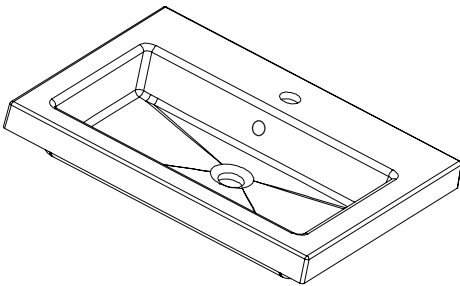

SPECIFICATION SHEET

Brookfield 600mm 2 Drawer Wall Vanity

Features

- Wall Hung
- 2 Drawers
- Single Basin
- Laminate Woodgrain & Solid Colours on MR Board
- Dimensions: H670 x W600 x D465
- Note: Plumbing cut-out is not supplied in bottom drawer. Designed with a 60mm space behind bottom drawer to allow for plumbing.

Technical Details

Note: All measurements shown are in millimetres. Sizes are nominal.

SPECIFICATION SHEET

600mm Basin Options

Via

StoneCast with overflow
Gloss White - VIA
Matte White - VIAMW

W610 x D460 x H20

Ponti

StoneCast with overflow
Gloss White - PO

W604 x D460 x H50

Clasico

Vitreous China with overflow
Gloss White - VC

W600 x D465 x H20

SPECIFICATION SHEET

600mm Basin Options

Vercelli

Vitreous China with overflow
Gloss White - VE

W625 x D465 x H115