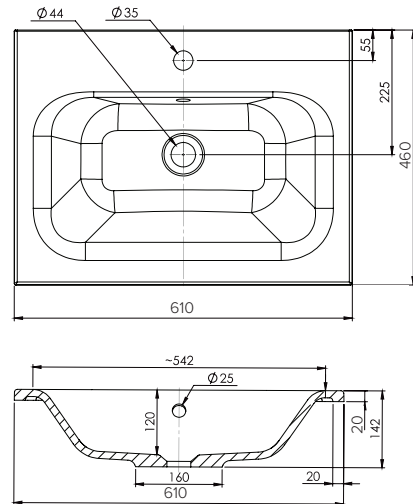

SPECIFICATION SHEET

Brookfield 600mm 2 Drawer Wall Vanity

Features

- Wall Hung
- 2 Drawers
- Single Basin
- Laminate Woodgrain & Solid Colours on MR Board
- Dimensions: H670 x W600 x D465
- Note: Plumbing cut-out is not supplied in bottom drawer. Designed with a 60mm space behind bottom drawer to allow for plumbing.

Technical Details

Note: All measurements shown are in millimetres. Sizes are nominal.

SPECIFICATION SHEET

600mm Basin Options

Via

StoneCast with overflow
Gloss White - VIA
Matte White - VIAMW

W610 x D460 x H20

Ponti

StoneCast with overflow
Gloss White - PO

W604 x D460 x H50

Clasico

Vitreous China with overflow
Gloss White - VC

W600 x D465 x H20

SPECIFICATION SHEET

600mm Basin Options

Vercelli

Vitreous China with overflow
Gloss White - VE

W625 x D465 x H115