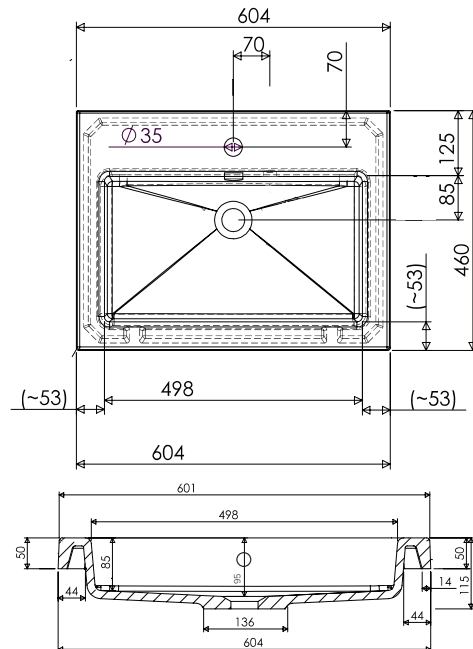

SPECIFICATION SHEET

Brookfield 600mm 2 Drawer Wall Vanity

Features

- Wall Hung
- 2 Drawers
- Single Basin
- Laminate Woodgrain & Solid Colours on MR Board
- Dimensions: H670 x W600 x D465
- Note: Plumbing cut-out is not supplied in bottom drawer. Designed with a 60mm space behind bottom drawer to allow for plumbing.

Technical Details

Note: All measurements shown are in millimetres. Sizes are nominal.

SPECIFICATION SHEET

600mm Basin Options

Via

StoneCast with overflow
Gloss White - VIA
Matte White - VIAMW

W610 x D460 x H20

Ponti

StoneCast with overflow
Gloss White - PO

W604 x D460 x H50

Clasico

Vitreous China with overflow
Gloss White - VC

W600 x D465 x H20

SPECIFICATION SHEET

600mm Basin Options

Vercelli

Vitreous China with overflow
Gloss White - VE

W625 x D465 x H115