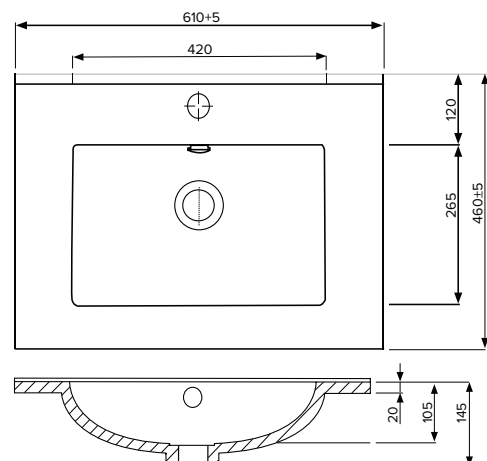

SPECIFICATION SHEET

Brookfield 600mm 2 Drawer Wall Vanity

Features

- Wall Hung
- 2 Drawers
- Single Basin
- Laminate Woodgrain & Solid Colours on MR Board
- Dimensions: H670 x W600 x D465
- Note: Plumbing cut-out is not supplied in bottom drawer. Designed with a 60mm space behind bottom drawer to allow for plumbing.

Technical Details

Note: All measurements shown are in millimetres. Sizes are nominal.

SPECIFICATION SHEET

600mm Basin Options

Via

StoneCast with overflow
Gloss White - VIA
Matte White - VIAMW

W610 x D460 x H20

Ponti

StoneCast with overflow
Gloss White - PO

W604 x D460 x H50

Clasico

Vitreous China with overflow
Gloss White - VC

W600 x D465 x H20

SPECIFICATION SHEET

600mm Basin Options

Vercelli

Vitreous China with overflow
Gloss White - VE

W625 x D465 x H115