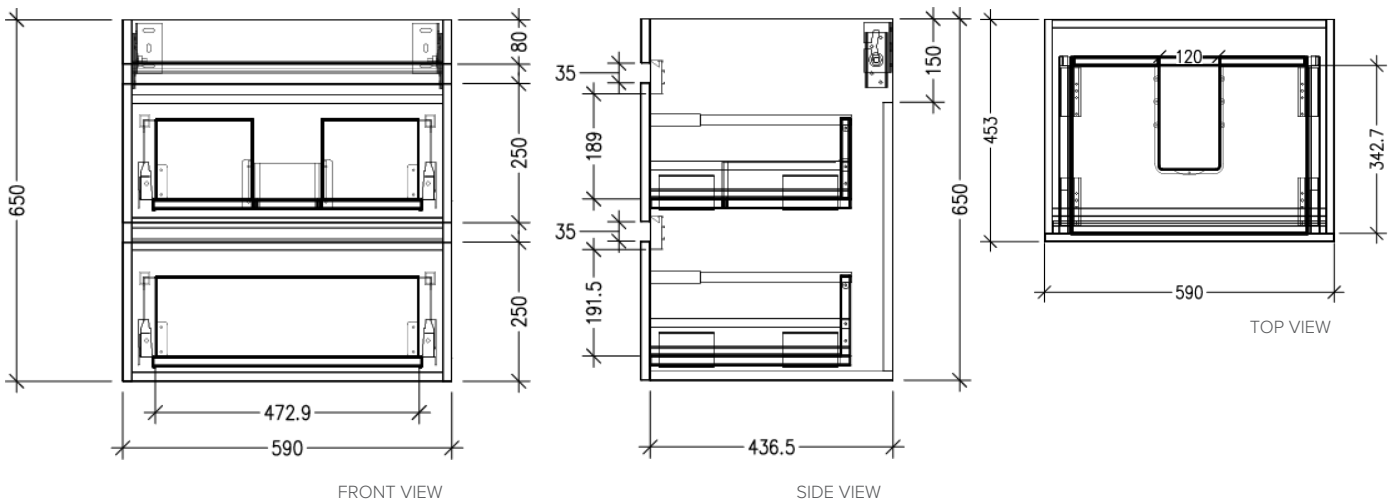

SPECIFICATION SHEET

Brookfield 600mm 2 Drawer Wall Vanity

Features

- Wall Hung
- 2 Drawers
- Single Basin
- Laminate Woodgrain & Solid Colours on MR Board
- Dimensions: H670 x W600 x D465
- Note: Plumbing cut-out is not supplied in bottom drawer. Designed with a 60mm space behind bottom drawer to allow for plumbing.

Technical Details

Note: All measurements shown are in millimetres. Sizes are nominal.

SPECIFICATION SHEET

600mm Basin Options

Via

StoneCast with overflow
Gloss White - VIA
Matte White - VIAMW

W610 x D460 x H20

Ponti

StoneCast with overflow
Gloss White - PO

W604 x D460 x H50

Clasico

Vitreous China with overflow
Gloss White - VC

W600 x D465 x H20

SPECIFICATION SHEET

600mm Basin Options

Vercelli

Vitreous China with overflow
Gloss White - VE

W625 x D465 x H115