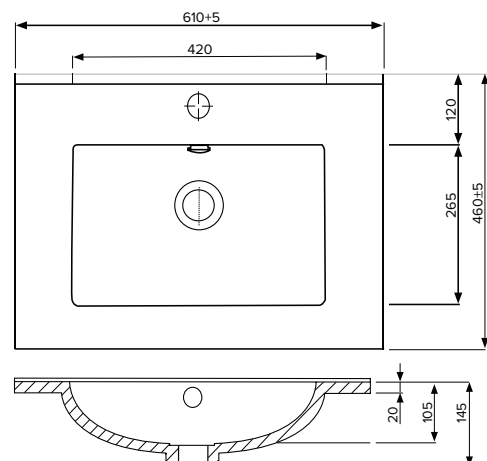

SPECIFICATION SHEET

Brookfield 600mm 2 Drawer Floorstanding Vanity

Features

- Floorstanding
- 2 Drawers
- Single Basin
- Laminate Woodgrain & Solid Colours on MR Board
- Dimensions: H820 x W600 x D465
- Floor plumbing provision has been allowed for with a 60mm space behind lower drawer. Note lower drawer DOES NOT have a plumbing cutout and is designed to offer full storage space.
- **Optional: Floor plumbing waste provision in bottom drawer [88515] - Additional cost applies**

Technical Details

Note: All measurements shown are in millimetres. Sizes are nominal.

SPECIFICATION SHEET

600mm Basin Options

Via

StoneCast with overflow
Gloss White - VIA
Matte White - VIAMW

W610 x D460 x H20

Ponti

StoneCast with overflow
Gloss White - PO

W604 x D460 x H50

Clasico

Vitreous China with overflow
Gloss White - VC

W600 x D465 x H20

SPECIFICATION SHEET

600mm Basin Options

Vercelli

Vitreous China with overflow
Gloss White - VE

W625 x D465 x H115