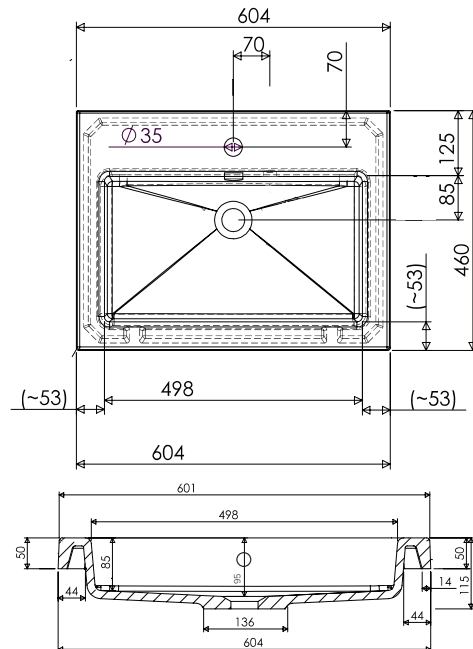

SPECIFICATION SHEET

Brookfield 600mm 2 Drawer Floorstanding Vanity

Features

- Floorstanding
- 2 Drawers
- Single Basin
- Laminate Woodgrain & Solid Colours on MR Board
- Dimensions: H820 x W600 x D465
- Floor plumbing provision has been allowed for with a 60mm space behind lower drawer. Note lower drawer DOES NOT have a plumbing cutout and is designed to offer full storage space.
- **Optional: Floor plumbing waste provision in bottom drawer [88515] - Additional cost applies**

Technical Details

Note: All measurements shown are in millimetres. Sizes are nominal.

SPECIFICATION SHEET

600mm Basin Options

Via

StoneCast with overflow
Gloss White - VIA
Matte White - VIAMW

W610 x D460 x H20

Ponti

StoneCast with overflow
Gloss White - PO

W604 x D460 x H50

Clasico

Vitreous China with overflow
Gloss White - VC

W600 x D465 x H20

SPECIFICATION SHEET

600mm Basin Options

Vercelli

Vitreous China with overflow
Gloss White - VE

W625 x D465 x H115