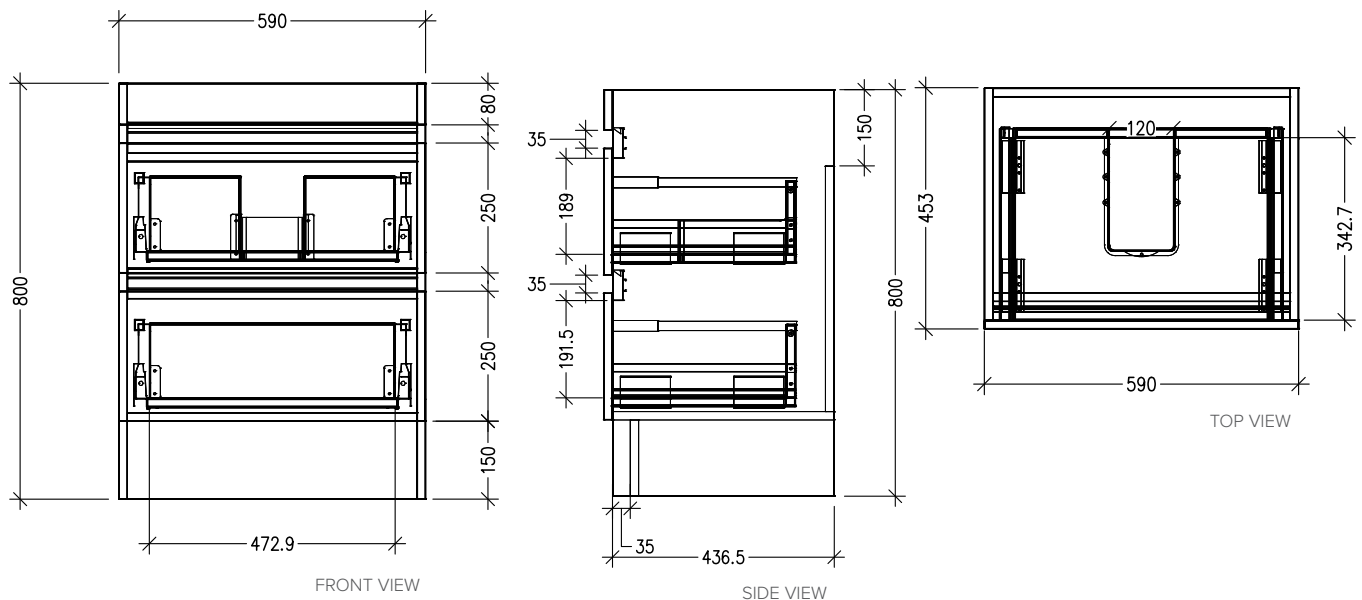

SPECIFICATION SHEET

Brookfield 600mm 2 Drawer Floorstanding Vanity

Features

- Floorstanding
- 2 Drawers
- Single Basin
- Laminate Woodgrain & Solid Colours on MR Board
- Dimensions: H820 x W600 x D465
- Floor plumbing provision has been allowed for with a 60mm space behind lower drawer. Note lower drawer DOES NOT have a plumbing cutout and is designed to offer full storage space.
- **Optional: Floor plumbing waste provision in bottom drawer [88515] - Additional cost applies**

Technical Details

Note: All measurements shown are in millimetres. Sizes are nominal.

SPECIFICATION SHEET

600mm Basin Options

Via

StoneCast with overflow
Gloss White - VIA
Matte White - VIAMW

W610 x D460 x H20

Ponti

StoneCast with overflow
Gloss White - PO

W604 x D460 x H50

Clasico

Vitreous China with overflow
Gloss White - VC

W600 x D465 x H20

SPECIFICATION SHEET

600mm Basin Options

Vercelli

Vitreous China with overflow
Gloss White - VE

W625 x D465 x H115