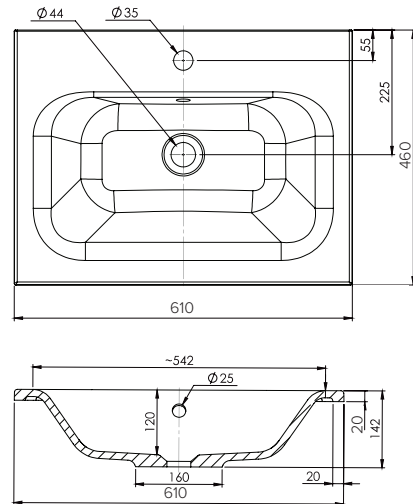

SPECIFICATION SHEET

Brookfield 600mm 2 Drawer Floorstanding Vanity

Features

- Floorstanding
- 2 Drawers
- Single Basin
- Laminate Woodgrain & Solid Colours on MR Board
- Dimensions: H820 x W600 x D465
- Floor plumbing provision has been allowed for with a 60mm space behind lower drawer. Note lower drawer DOES NOT have a plumbing cutout and is designed to offer full storage space.
- **Optional: Floor plumbing waste provision in bottom drawer [88515] - Additional cost applies**

Technical Details

Note: All measurements shown are in millimetres. Sizes are nominal.

SPECIFICATION SHEET

600mm Basin Options

Via

StoneCast with overflow
Gloss White - VIA
Matte White - VIAMW

W610 x D460 x H20

Ponti

StoneCast with overflow
Gloss White - PO

W604 x D460 x H50

Clasico

Vitreous China with overflow
Gloss White - VC

W600 x D465 x H20

SPECIFICATION SHEET

600mm Basin Options

Vercelli

Vitreous China with overflow
Gloss White - VE

W625 x D465 x H115