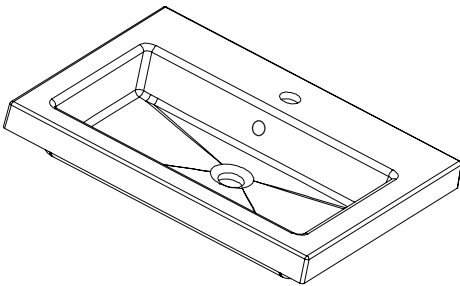

SPECIFICATION SHEET

Brookfield 600mm 2 Drawer Floorstanding Vanity

Features

- Floorstanding
- 2 Drawers
- Single Basin
- Laminate Woodgrain & Solid Colours on MR Board
- Dimensions: H820 x W600 x D465
- Floor plumbing provision has been allowed for with a 60mm space behind lower drawer. Note lower drawer DOES NOT have a plumbing cutout and is designed to offer full storage space.
- **Optional: Floor plumbing waste provision in bottom drawer [88515] - Additional cost applies**

Technical Details

Note: All measurements shown are in millimetres. Sizes are nominal.

SPECIFICATION SHEET

600mm Basin Options

Via

StoneCast with overflow
Gloss White - VIA
Matte White - VIAMW

W610 x D460 x H20

Ponti

StoneCast with overflow
Gloss White - PO

W604 x D460 x H50

Clasico

Vitreous China with overflow
Gloss White - VC

W600 x D465 x H20

SPECIFICATION SHEET

600mm Basin Options

Vercelli

Vitreous China with overflow
Gloss White - VE

W625 x D465 x H115