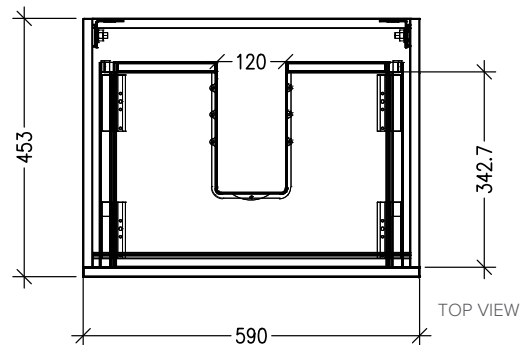

### Features

- Wall Hung
- 1 Drawer
- Single Basin
- Laminate Woodgrain & Solid Colours on MR Board
- Dimensions: H420 x W600 x D465

### Technical Details

Note: All measurements shown are in millimetres. Sizes are nominal.

FRONT VIEW

SIDE VIEW

TOP VIEW