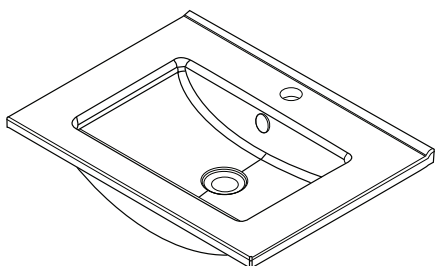

### Clasico

Vitreous China with overflow  
Gloss White - VC

W600 x D465 x H20