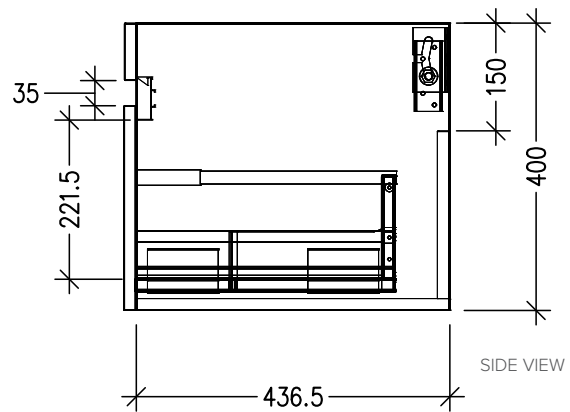

### Features

- Wall Hung
- 1 Drawer
- Single Basin
- Laminate Woodgrain & Solid Colours on MR Board
- Dimensions: H420 x W600 x D465

### Technical Details

Note: All measurements shown are in millimetres. Sizes are nominal.

FRONT VIEW

SIDE VIEW

TOP VIEW