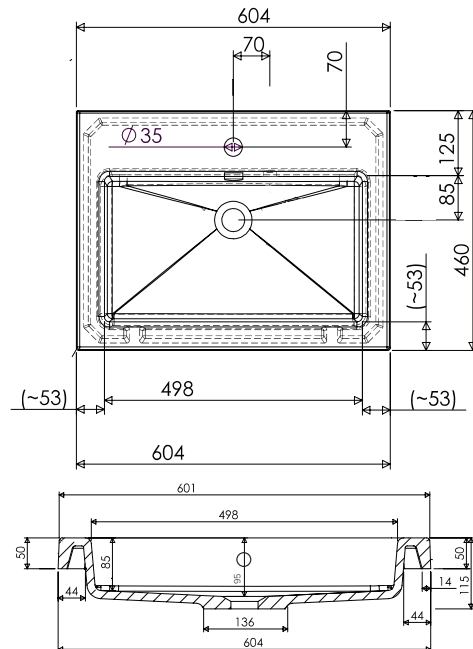

### Features

- Wall Hung
- 1 Drawer
- Single Basin
- Laminate Woodgrain & Solid Colours on MR Board
- Dimensions: H420 x W600 x D465

### Technical Details

Note: All measurements shown are in millimetres. Sizes are nominal.

FRONT VIEW

SIDE VIEW

TOP VIEW

### Via

StoneCast with overflow  
Gloss White - VIA  
Matte White - VIAMW

W610 x D460 x H20

### Ponti

StoneCast with overflow  
Gloss White - PO

W604 x D460 x H50