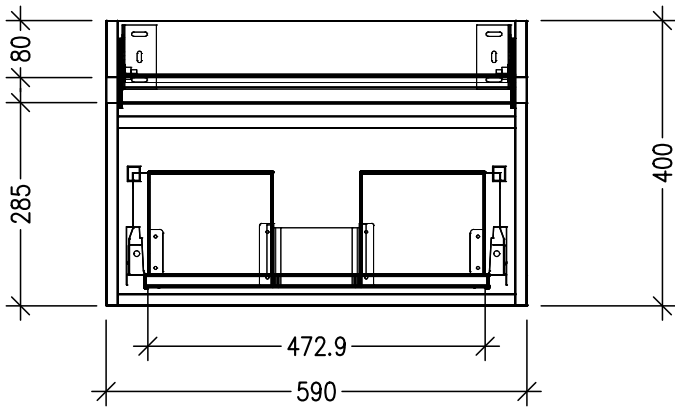

## Brookfield 600mm 1 Drawer Wall Vanity

### Features

- Wall Hung
- 1 Drawer
- Single Basin
- Laminate Woodgrain & Solid Colours on MR Board
- Dimensions: H420 x W600 x D465

### Technical Details

Note: All measurements shown are in millimetres. Sizes are nominal.

FRONT VIEW

SIDE VIEW

TOP VIEW