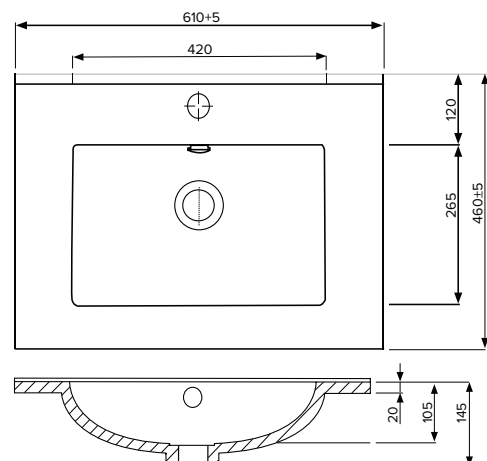

### Features

- Wall Hung
- 1 Drawer
- Single Basin
- Laminate Woodgrain & Solid Colours on MR Board
- Dimensions: H420 x W600 x D465

### Technical Details

Note: All measurements shown are in millimetres. Sizes are nominal.

FRONT VIEW

SIDE VIEW

TOP VIEW

### Ponti

StoneCast with overflow  
Gloss White - PO

W604 x D460 x H50

### Clasico

Vitreous China with overflow  
Gloss White - VC

W600 x D465 x H20