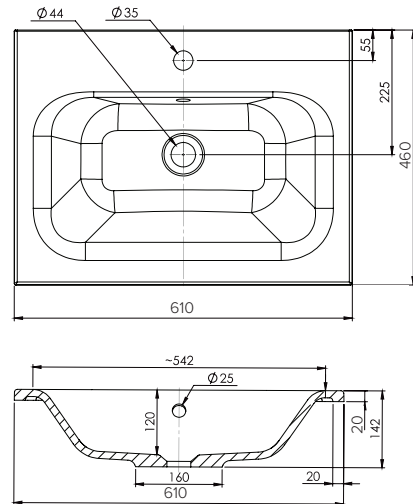

SPECIFICATION SHEET

600mm Basin Options

Via

StoneCast with overflow
Gloss White - VIA
Matte White - VIAMW

W610 x D460 x H20