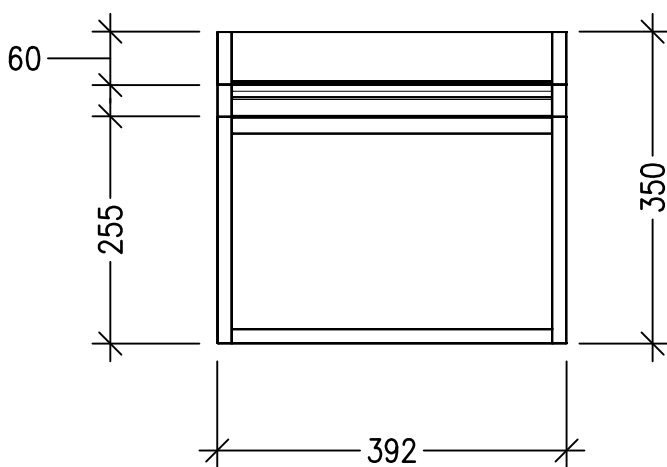

SPECIFICATION SHEET

Brookfield 550mm 1 Door Wall Vanity

Features

- Wall Hung with StoneCast basin
- Includes Wall Mounted Toilet Roll Holder OR Towel Rail [see p3]
- Soft Close Door
- Extrusion detailing in 5 colour options
- Laminate Woodgrain & Solid Colours on MR Board
- Dimensions: H400 x W550 x D220
- Left or right hand hinge available

Technical Details

Note: All measurements shown are in millimetres. Sizes are nominal.

TOP VIEW

FRONT VIEW

SIDE VIEW

SPECIFICATION SHEET

Brookfield 550mm StoneCast Basin

SPECIFICATION SHEET

Brookfield 550mm Accessory

WALL MOUNTED TOILET ROLL HOLDER

W25 X L218 X H110

Note: Add toilet roll holder accessory code to cabinet code

WALL MOUNTED TOWEL RAIL

W25 X L218 X H110

Note: Add towel rail accessory code to cabinet code