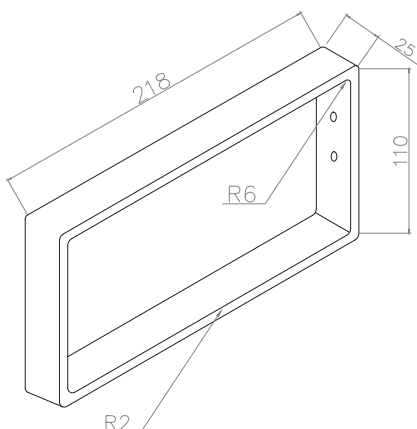

SPECIFICATION SHEET

Brookfield 550mm 1 Door Wall Vanity

Features

- Wall Hung with StoneCast basin
- Includes Wall Mounted Toilet Roll Holder OR Towel Rail [see p3]
- Soft Close Door
- Extrusion detailing in 5 colour options
- Laminate Woodgrain & Solid Colours on MR Board
- Dimensions: H400 x W550 x D220
- Left or right hand hinge available

Technical Details

Note: All measurements shown are in millimetres. Sizes are nominal.

TOP VIEW

FRONT VIEW

SIDE VIEW

SPECIFICATION SHEET

Brookfield 550mm StoneCast Basin

SPECIFICATION SHEET

Brookfield 550mm Accessory

WALL MOUNTED TOILET ROLL HOLDER

W25 X L218 X H110

Note: Add toilet roll holder accessory code to cabinet code

WALL MOUNTED TOWEL RAIL

W25 X L218 X H110

Note: Add towel rail accessory code to cabinet code