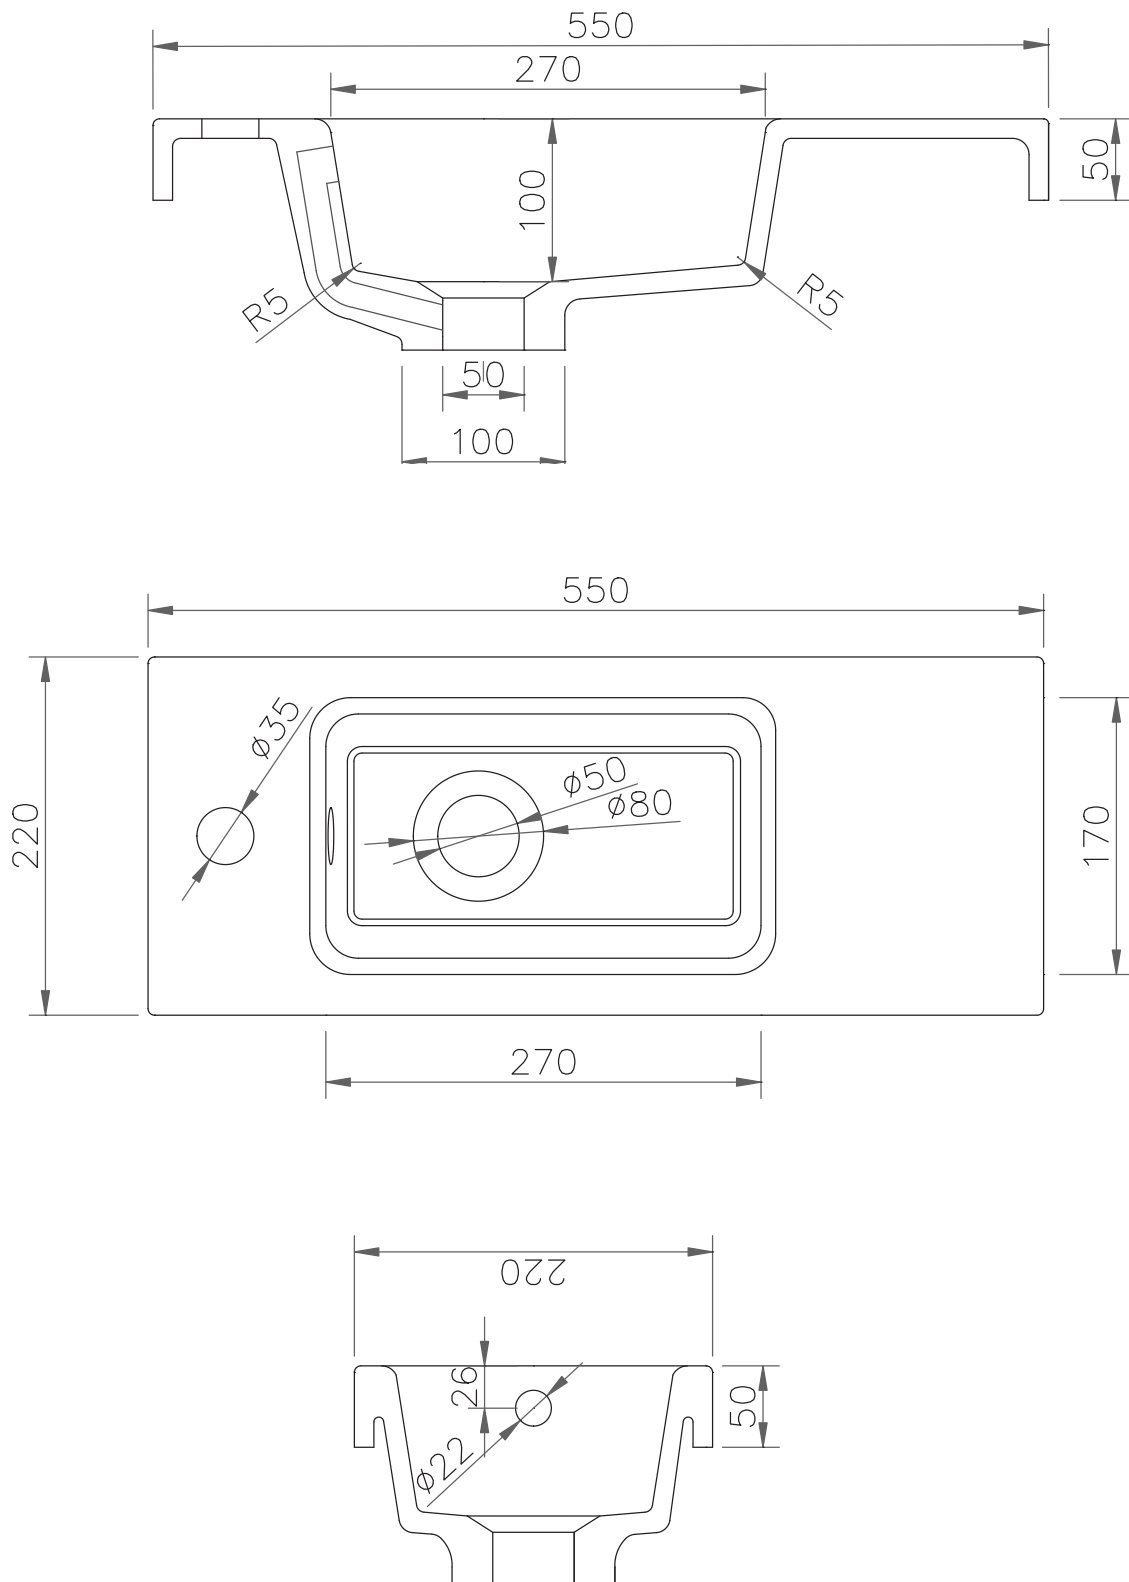

SPECIFICATION SHEET

Brookfield 550mm 1 Door Wall Vanity

Features

- Wall Hung with StoneCast basin
- Includes Wall Mounted Toilet Roll Holder OR Towel Rail [see p3]
- Soft Close Door
- Extrusion detailing in 5 colour options
- Laminate Woodgrain & Solid Colours on MR Board
- Dimensions: H400 x W550 x D220
- Left or right hand hinge available

Technical Details

Note: All measurements shown are in millimetres. Sizes are nominal.

TOP VIEW

FRONT VIEW

SIDE VIEW

SPECIFICATION SHEET

Brookfield 550mm StoneCast Basin

SPECIFICATION SHEET

Brookfield 550mm Accessory

WALL MOUNTED TOILET ROLL HOLDER

W25 X L218 X H110

Note: Add toilet roll holder accessory code to cabinet code

WALL MOUNTED TOWEL RAIL

W25 X L218 X H110

Note: Add towel rail accessory code to cabinet code