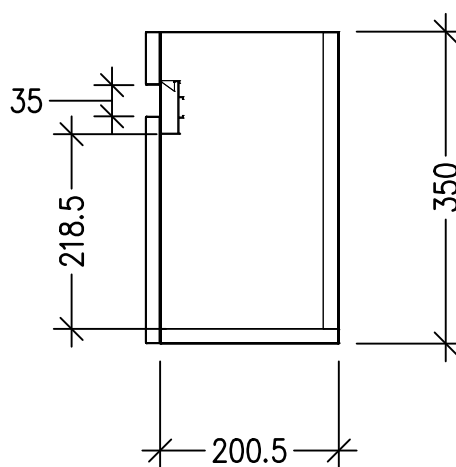

SPECIFICATION SHEET

Brookfield 550mm 1 Door Wall Vanity

Features

- Wall Hung with StoneCast basin
- Includes Wall Mounted Toilet Roll Holder OR Towel Rail [see p3]
- Soft Close Door
- Extrusion detailing in 5 colour options
- Laminate Woodgrain & Solid Colours on MR Board
- Dimensions: H400 x W550 x D220
- Left or right hand hinge available

Technical Details

Note: All measurements shown are in millimetres. Sizes are nominal.

TOP VIEW

FRONT VIEW

SIDE VIEW

SPECIFICATION SHEET

Brookfield 550mm StoneCast Basin

SPECIFICATION SHEET

Brookfield 550mm Accessory

WALL MOUNTED TOILET ROLL HOLDER

W25 X L218 X H110

Note: Add toilet roll holder accessory code to cabinet code

WALL MOUNTED TOWEL RAIL

W25 X L218 X H110

Note: Add towel rail accessory code to cabinet code