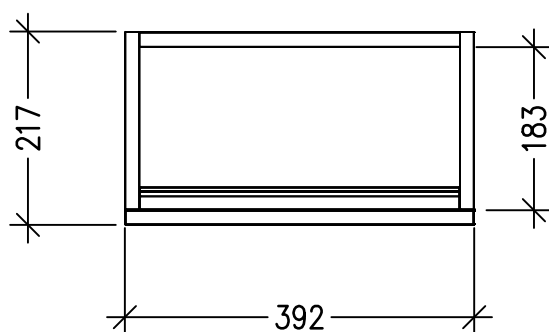

SPECIFICATION SHEET

Brookfield 550mm 1 Door Wall Vanity

Features

- Wall Hung with StoneCast basin
- Includes Wall Mounted Toilet Roll Holder OR Towel Rail [see p3]
- Soft Close Door
- Extrusion detailing in 5 colour options
- Laminate Woodgrain & Solid Colours on MR Board
- Dimensions: H400 x W550 x D220
- Left or right hand hinge available

Technical Details

Note: All measurements shown are in millimetres. Sizes are nominal.

TOP VIEW

FRONT VIEW

SIDE VIEW

SPECIFICATION SHEET

Brookfield 550mm StoneCast Basin

SPECIFICATION SHEET

Brookfield 550mm Accessory

WALL MOUNTED TOILET ROLL HOLDER

W25 X L218 X H110

Note: Add toilet roll holder accessory code to cabinet code

WALL MOUNTED TOWEL RAIL

W25 X L218 X H110

Note: Add towel rail accessory code to cabinet code