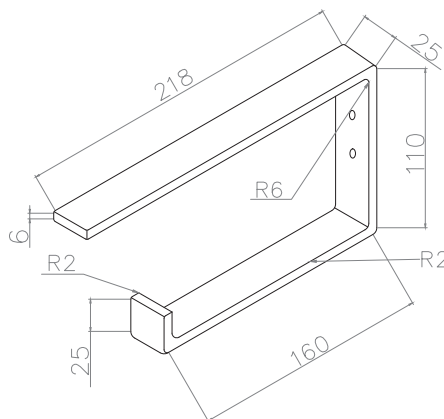

SPECIFICATION SHEET

Brookfield 550mm 1 Door Wall Vanity

Features

- Wall Hung with StoneCast basin
- Includes Wall Mounted Toilet Roll Holder OR Towel Rail [see p3]
- Soft Close Door
- Extrusion detailing in 5 colour options
- Laminate Woodgrain & Solid Colours on MR Board
- Dimensions: H400 x W550 x D220
- Left or right hand hinge available

Technical Details

Note: All measurements shown are in millimetres. Sizes are nominal.

TOP VIEW

FRONT VIEW

SIDE VIEW

SPECIFICATION SHEET

Brookfield 550mm StoneCast Basin

SPECIFICATION SHEET

Brookfield 550mm Accessory

WALL MOUNTED TOILET ROLL HOLDER

W25 X L218 X H110

Note: Add toilet roll holder accessory code to cabinet code

WALL MOUNTED TOWEL RAIL

W25 X L218 X H110

Note: Add towel rail accessory code to cabinet code