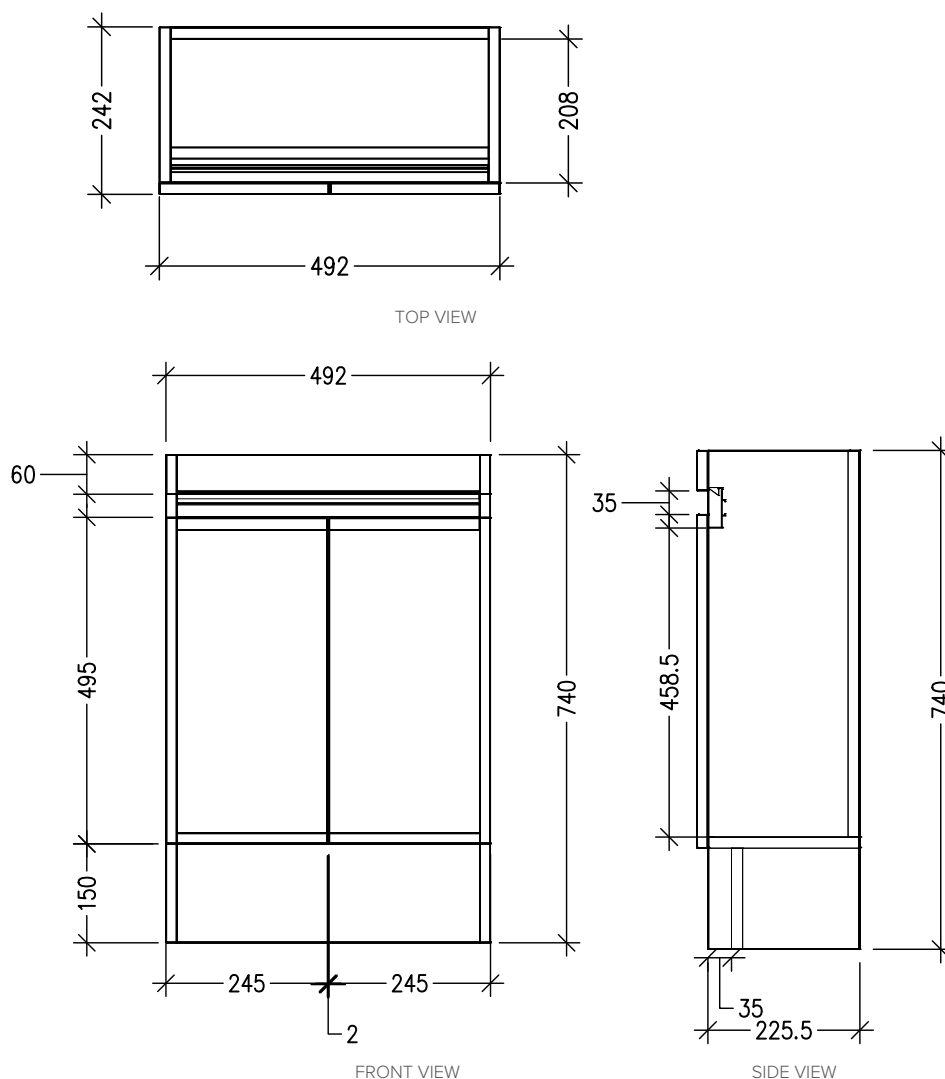

SPECIFICATION SHEET

Brookfield 500mm 2 Door Floor Vanity

Features

- Floorstanding
- 2 Doors
- Interchangeable StoneCast Basin
- Laminate Woodgrain & Solid Colours on MR Board
- Dimensions: H790 x W500 x D250

Technical Details

Note: All measurements shown are in millimetres. Sizes are nominal.

SPECIFICATION SHEET

Stonecast 500 Basin

StoneCast 50mm

PO50050

W500(±5) x D250 x H50