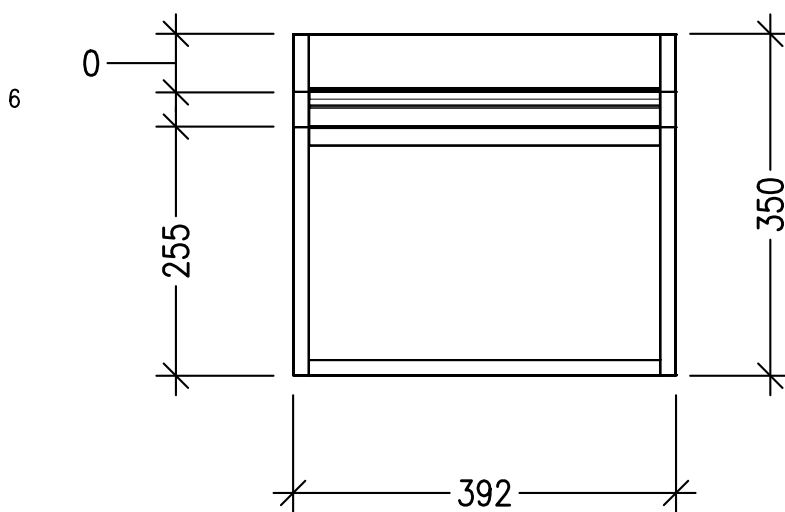

SPECIFICATION SHEET

Brookfield 400mm Wall Hung Vanity

Features

- Wall Hung
- 1 Door
- Interchangeable 50mm StoneCast Basin
- Laminate Woodgrain & Solid Colours on MR Board
- Dimensions: H400 x W400 x D220
- Left or right hand hinge available

Technical Details

Note: All measurements shown are in millimetres. Sizes are nominal.

TOP VIEW

FRONT VIEW

SIDE VIEW

SPECIFICATION SHEET

StoneCast 400 Basin

Code: TI400

Features

- Made in Europe
- 50mm Thick
- Interchangeable Left and Right Tap Hole
- Dimensions: W400 x D225 x H50

Technical Details