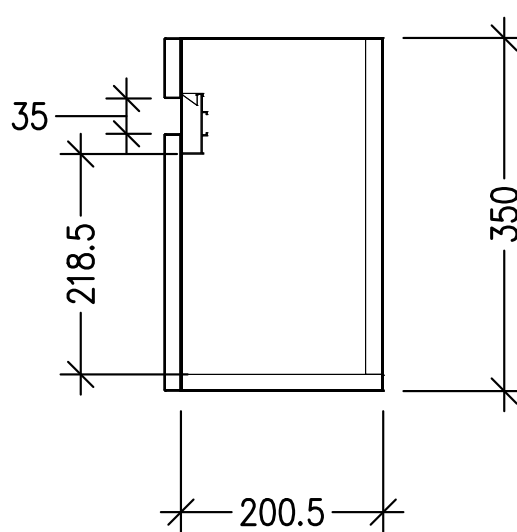

SPECIFICATION SHEET

Brookfield 400mm Wall Hung Vanity

Features

- Wall Hung
- 1 Door
- Interchangeable 50mm StoneCast Basin
- Laminate Woodgrain & Solid Colours on MR Board
- Dimensions: H400 x W400 x D220
- Left or right hand hinge available

Technical Details

Note: All measurements shown are in millimetres. Sizes are nominal.

TOP VIEW

FRONT VIEW

SIDE VIEW

SPECIFICATION SHEET

StoneCast 400 Basin

Code: TI400

Features

- Made in Europe
- 50mm Thick
- Interchangeable Left and Right Tap Hole
- Dimensions: W400 x D225 x H50

Technical Details