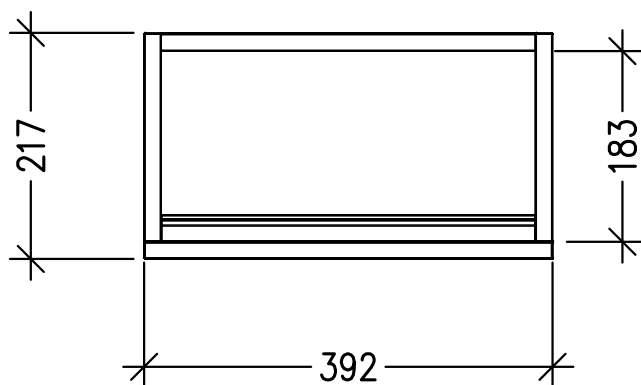

SPECIFICATION SHEET

Brookfield 400mm Wall Hung Vanity

Features

- Wall Hung
- 1 Door
- Interchangeable 50mm StoneCast Basin
- Laminate Woodgrain & Solid Colours on MR Board
- Dimensions: H400 x W400 x D220
- Left or right hand hinge available

Technical Details

Note: All measurements shown are in millimetres. Sizes are nominal.

TOP VIEW

FRONT VIEW

SIDE VIEW

SPECIFICATION SHEET

StoneCast 400 Basin

Code: TI400

Features

- Made in Europe
- 50mm Thick
- Interchangeable Left and Right Tap Hole
- Dimensions: W400 x D225 x H50

Technical Details