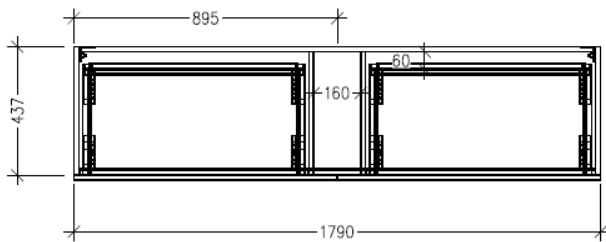

## Brookfield 1800 Wall Vanity, 4 Drawer with Single Basin

### Features

- Wall Hung
- 4 Drawers
- Single Basin
- Laminate Woodgrain & Solid Colours on MR Board
- Dimensions: H665 x W1800 x D465

### Technical Details

Note: All measurements shown are in millimetres. Sizes are nominal.

TOP VIEW

FRONT VIEW

SIDE VIEW