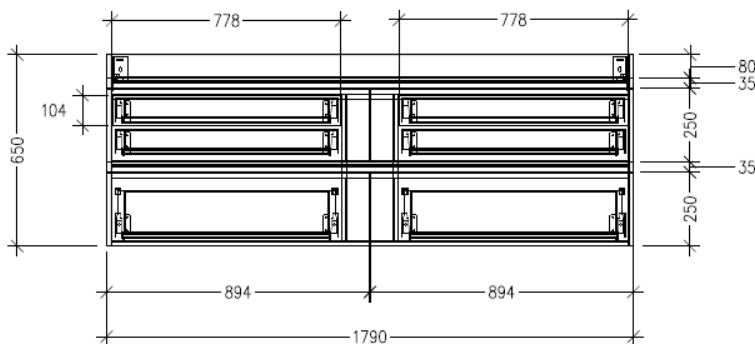

### Features

- Wall Hung
- 4 Drawers
- Single Basin
- Laminate Woodgrain & Solid Colours on MR Board
- Dimensions: H665 x W1800 x D465

### Technical Details

Note: All measurements shown are in millimetres. Sizes are nominal.

TOP VIEW

FRONT VIEW

SIDE VIEW