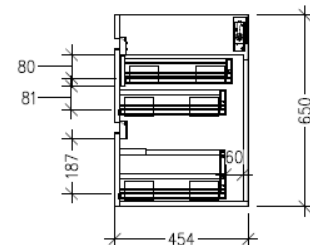

### Features

- Wall Hung
- 4 Drawers
- Single Basin
- Laminate Woodgrain & Solid Colours on MR Board
- Dimensions: H665 x W1800 x D465

### Technical Details

Note: All measurements shown are in millimetres. Sizes are nominal.

TOP VIEW

FRONT VIEW

SIDE VIEW