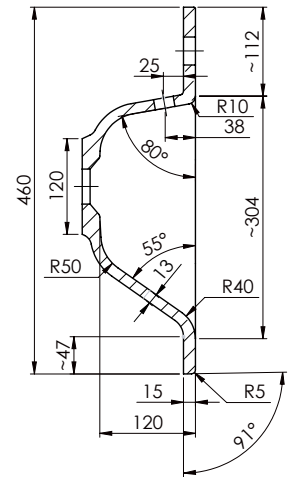

SPECIFICATION SHEET

Brookfield 1800 Wall Vanity, 4 Drawer with Double Basin

Features

- Wall Hung
- 4 Drawers
- Double Basin
- Laminate Woodgrain & Solid Colours on MR Board
- Dimensions: H665 x W1800 x D465

Technical Details

Note: All measurements shown are in millimetres. Sizes are nominal.

TOP VIEW

FRONT VIEW

SIDE VIEW

SPECIFICATION SHEET

1800mm Double Basin Options

Via

StoneCast with overflow

Gloss White - VIA

Matte White - VIAMW

W1800 x D460 x H15

Via (No Tap Hole)

StoneCast with overflow

Matte White - VIAMW-NTH

W1800 x D460 x H15