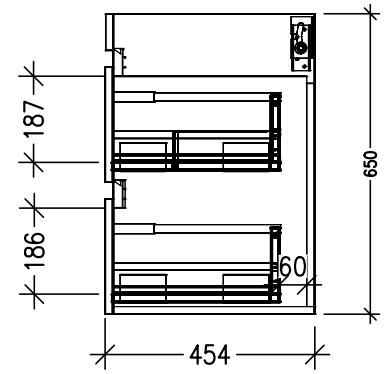

SPECIFICATION SHEET

Brookfield 1800 Wall Vanity, 4 Drawer with Double Basin

Features

- Wall Hung
- 4 Drawers
- Double Basin
- Laminate Woodgrain & Solid Colours on MR Board
- Dimensions: H665 x W1800 x D465

Technical Details

Note: All measurements shown are in millimetres. Sizes are nominal.

TOP VIEW

FRONT VIEW

SIDE VIEW

SPECIFICATION SHEET

1800mm Double Basin Options

Via

StoneCast with overflow

Gloss White - VIA

Matte White - VIAMW

W1800 x D460 x H15

Via (No Tap Hole)

StoneCast with overflow

Matte White - VIAMW-NTH

W1800 x D460 x H15