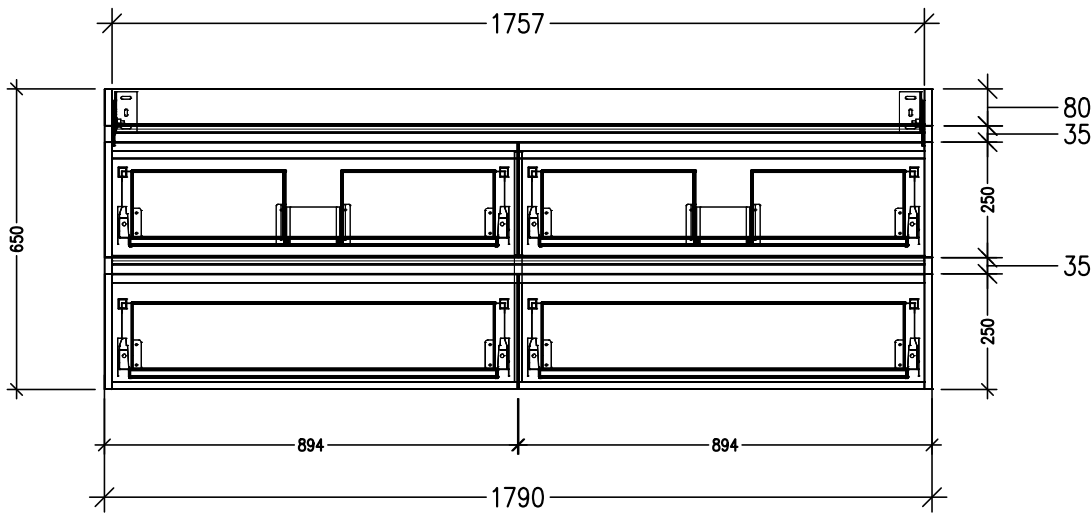

SPECIFICATION SHEET

Brookfield 1800 Wall Vanity, 4 Drawer with Double Basin

Features

- Wall Hung
- 4 Drawers
- Double Basin
- Laminate Woodgrain & Solid Colours on MR Board
- Dimensions: H665 x W1800 x D465

Technical Details

Note: All measurements shown are in millimetres. Sizes are nominal.

TOP VIEW

FRONT VIEW

SIDE VIEW

SPECIFICATION SHEET

1800mm Double Basin Options

Via

StoneCast with overflow

Gloss White - VIA

Matte White - VIAMW

W1800 x D460 x H15

Via (No Tap Hole)

StoneCast with overflow

Matte White - VIAMW-NTH

W1800 x D460 x H15