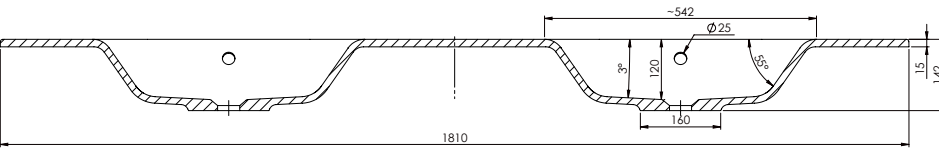

SPECIFICATION SHEET

Brookfield 1800 Wall Vanity, 4 Drawer with Double Basin

Features

- Wall Hung
- 4 Drawers
- Double Basin
- Laminate Woodgrain & Solid Colours on MR Board
- Dimensions: H665 x W1800 x D465

Technical Details

Note: All measurements shown are in millimetres. Sizes are nominal.

TOP VIEW

FRONT VIEW

SIDE VIEW

SPECIFICATION SHEET

1800mm Double Basin Options

Via

StoneCast with overflow

Gloss White - VIA

Matte White - VIAMW

W1800 x D460 x H15

Via (No Tap Hole)

StoneCast with overflow

Matte White - VIAMW-NTH

W1800 x D460 x H15