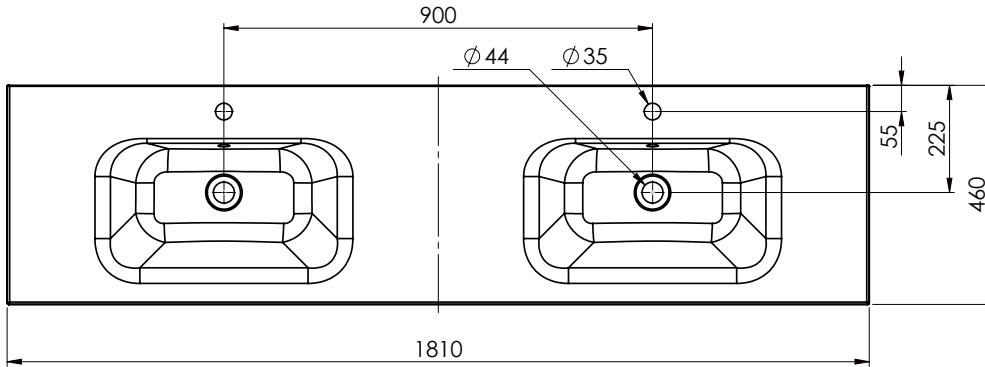

SPECIFICATION SHEET

Brookfield 1800 Wall Vanity, 4 Drawer with Double Basin

Features

- Wall Hung
- 4 Drawers
- Double Basin
- Laminate Woodgrain & Solid Colours on MR Board
- Dimensions: H665 x W1800 x D465

Technical Details

Note: All measurements shown are in millimetres. Sizes are nominal.

TOP VIEW

FRONT VIEW

SIDE VIEW

SPECIFICATION SHEET

1800mm Double Basin Options

Via

StoneCast with overflow

Gloss White - VIA

Matte White - VIAMW

W1800 x D460 x H15

Via (No Tap Hole)

StoneCast with overflow

Matte White - VIAMW-NTH

W1800 x D460 x H15