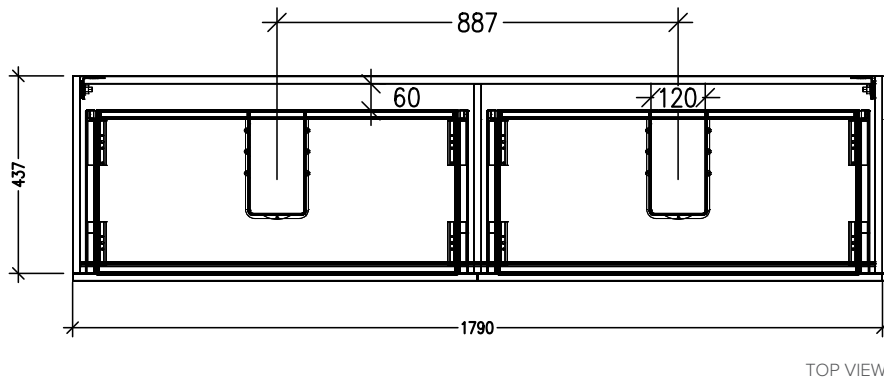

SPECIFICATION SHEET

Brookfield 1800 Wall Vanity, 4 Drawer with Double Basin

Features

- Wall Hung
- 4 Drawers
- Double Basin
- Laminate Woodgrain & Solid Colours on MR Board
- Dimensions: H665 x W1800 x D465

Technical Details

Note: All measurements shown are in millimetres. Sizes are nominal.

TOP VIEW

FRONT VIEW

SIDE VIEW

SPECIFICATION SHEET

1800mm Double Basin Options

Via

StoneCast with overflow

Gloss White - VIA

Matte White - VIAMW

W1800 x D460 x H15

Via (No Tap Hole)

StoneCast with overflow

Matte White - VIAMW-NTH

W1800 x D460 x H15