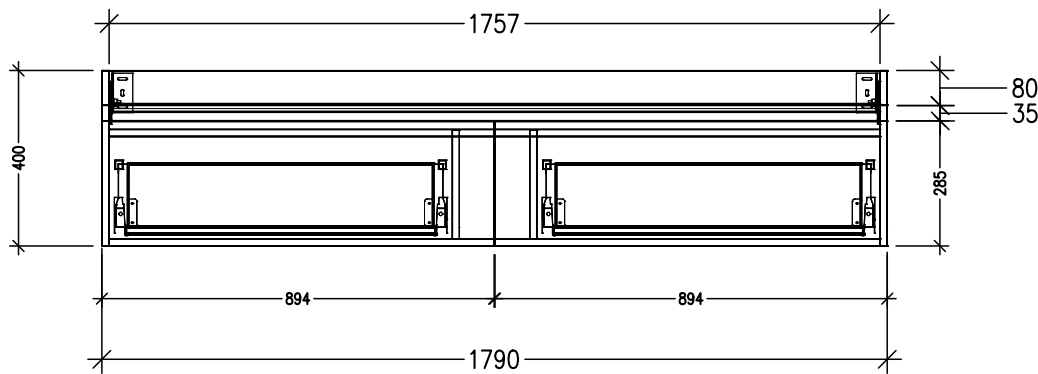

SPECIFICATION SHEET

Brookfield 1800 Wall Vanity, 2 Drawer with Single Basin

Features

- Wall Hung
- 2 Drawers
- Single Basin
- Laminate Woodgrain & Solid Colours on MR Board
- Dimensions: H415 x W1800 x D465

Technical Details

Note: All measurements shown are in millimetres. Sizes are nominal.

TOP VIEW

FRONT VIEW

SIDE VIEW

SPECIFICATION SHEET

1800mm Single Basin Options

Via

StoneCast with overflow

Gloss White - VIA

Matte White - VIAMW

W1800 x D460 x H15

Via (No Tap Hole)

StoneCast with overflow

Matte White - VIAMW-NTH

W1800 x D460 x H15