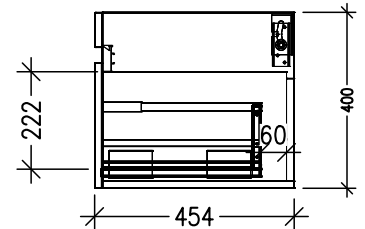

SPECIFICATION SHEET

Brookfield 1800 Wall Vanity, 2 Drawer with Single Basin

Features

- Wall Hung
- 2 Drawers
- Single Basin
- Laminate Woodgrain & Solid Colours on MR Board
- Dimensions: H415 x W1800 x D465

Technical Details

Note: All measurements shown are in millimetres. Sizes are nominal.

TOP VIEW

FRONT VIEW

SIDE VIEW

SPECIFICATION SHEET

1800mm Single Basin Options

Via

StoneCast with overflow

Gloss White - VIA

Matte White - VIAMW

W1800 x D460 x H15

Via (No Tap Hole)

StoneCast with overflow

Matte White - VIAMW-NTH

W1800 x D460 x H15