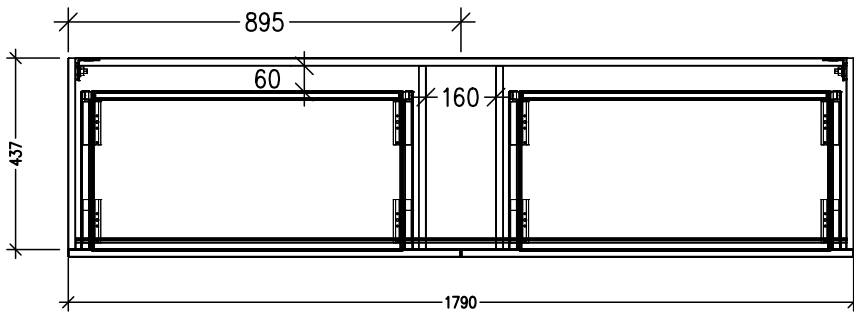

SPECIFICATION SHEET

Brookfield 1800 Wall Vanity, 2 Drawer with Single Basin

Features

- Wall Hung
- 2 Drawers
- Single Basin
- Laminate Woodgrain & Solid Colours on MR Board
- Dimensions: H415 x W1800 x D465

Technical Details

Note: All measurements shown are in millimetres. Sizes are nominal.

TOP VIEW

FRONT VIEW

SIDE VIEW

SPECIFICATION SHEET

1800mm Single Basin Options

Via

StoneCast with overflow

Gloss White - VIA

Matte White - VIAMW

W1800 x D460 x H15

Via (No Tap Hole)

StoneCast with overflow

Matte White - VIAMW-NTH

W1800 x D460 x H15