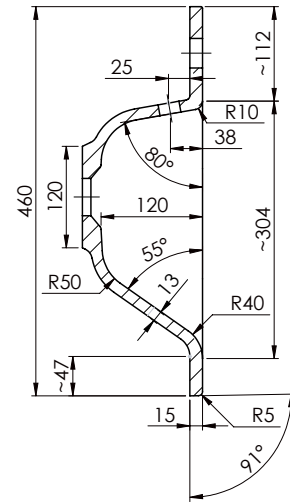

SPECIFICATION SHEET

Brookfield 1800 Wall Vanity, 2 Drawer with Single Basin

Features

- Wall Hung
- 2 Drawers
- Single Basin
- Laminate Woodgrain & Solid Colours on MR Board
- Dimensions: H415 x W1800 x D465

Technical Details

Note: All measurements shown are in millimetres. Sizes are nominal.

TOP VIEW

FRONT VIEW

SIDE VIEW

SPECIFICATION SHEET

1800mm Single Basin Options

Via

StoneCast with overflow

Gloss White - VIA

Matte White - VIAMW

W1800 x D460 x H15

Via (No Tap Hole)

StoneCast with overflow

Matte White - VIAMW-NTH

W1800 x D460 x H15