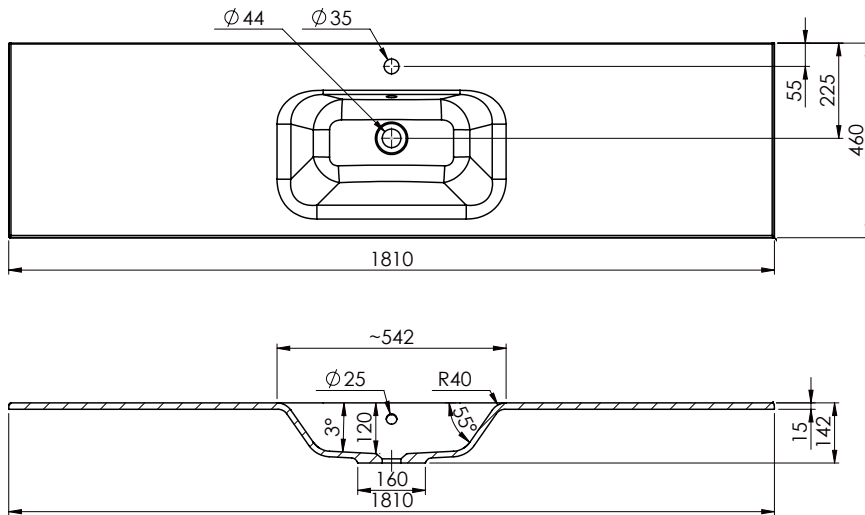

SPECIFICATION SHEET

Brookfield 1800 Wall Vanity, 2 Drawer with Single Basin

Features

- Wall Hung
- 2 Drawers
- Single Basin
- Laminate Woodgrain & Solid Colours on MR Board
- Dimensions: H415 x W1800 x D465

Technical Details

Note: All measurements shown are in millimetres. Sizes are nominal.

TOP VIEW

FRONT VIEW

SIDE VIEW

SPECIFICATION SHEET

1800mm Single Basin Options

Via

StoneCast with overflow

Gloss White - VIA

Matte White - VIAMW

W1800 x D460 x H15

Via (No Tap Hole)

StoneCast with overflow

Matte White - VIAMW-NTH

W1800 x D460 x H15