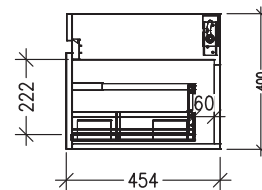

### Features

- 2 Drawers
- Soft close Hettich drawer runners
- Drawers with extrusion
- Laminate Woodgrain & Solid Colours on MR board
- Dimensions: H400 x W1800 x D350

### Technical Details

TOP VIEW

FRONT VIEW

SIDE VIEW