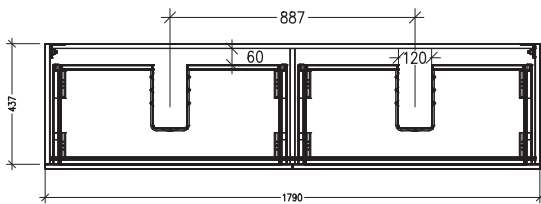

## 1800 Brookfield Wall Hung Double Basin Vanity (2 Drawer)

Newtech Code: 4402

### Features

- 2 Drawers
- Soft close Hettich drawer runners
- Drawers with extrusion
- Laminate Woodgrain & Solid Colours on MR board
- Dimensions: H400 x W1800 x D350

### Technical Details

TOP VIEW

FRONT VIEW

SIDE VIEW