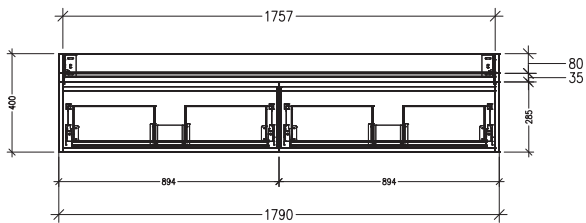

## 1800 Brookfield Wall Hung Double Basin Vanity (2 Drawer)

Newtech Code: 4402

### Features

- 2 Drawers
- Soft close Hettich drawer runners
- Drawers with extrusion
- Laminate Woodgrain & Solid Colours on MR board
- Dimensions: H400 x W1800 x D350

### Technical Details

TOP VIEW

FRONT VIEW

SIDE VIEW