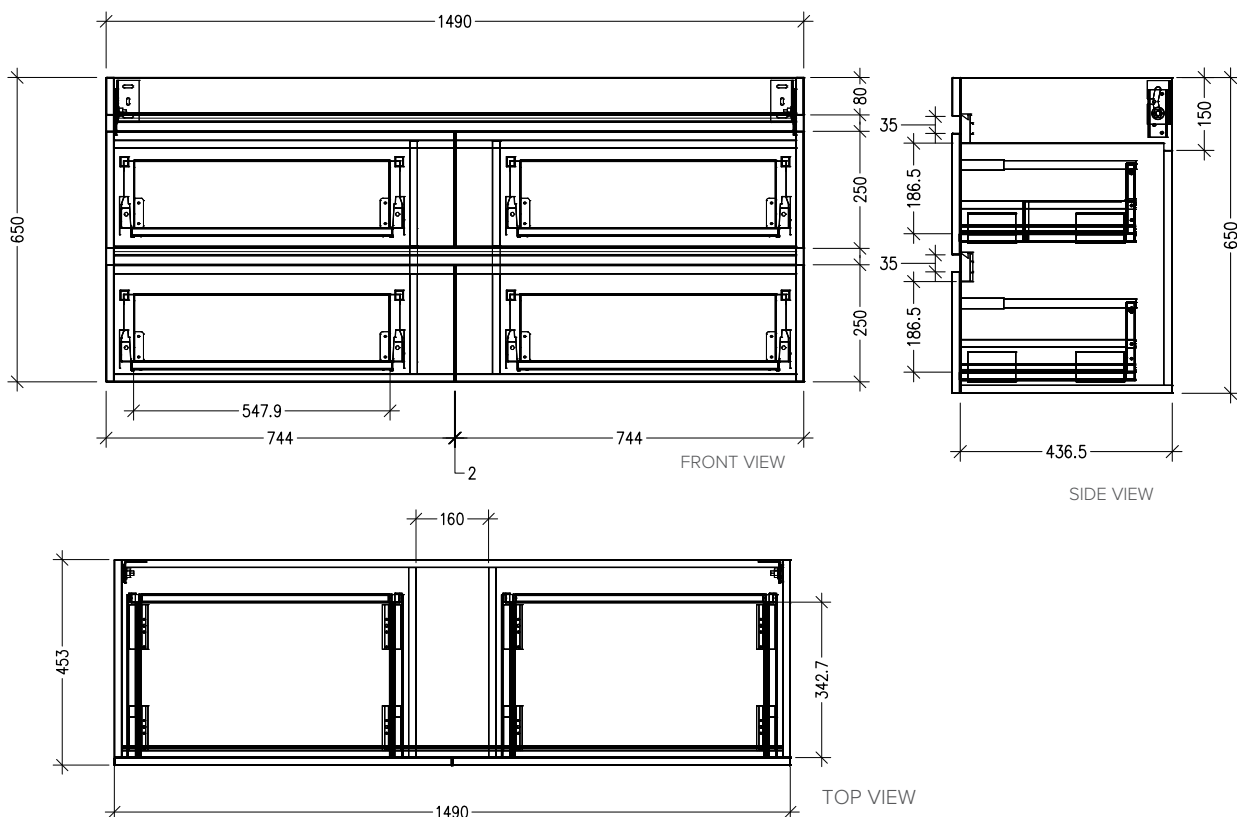

SPECIFICATION SHEET

Brookfield 1500 Wall Vanity, 4 Drawer with Single Basin

Features

- Wall Hung
- 4 Drawers
- Single Basin
- Laminate Woodgrain & Solid Colours on MR Board
- Dimensions: H670 x W1500 x D465

Technical Details

Note: All measurements shown are in millimetres. Sizes are nominal.

SPECIFICATION SHEET

1500mm Single Basin Options

Via

StoneCast with overflow

Gloss White - VIA

Matte White - VIAMW

W1500 x D460 x H20