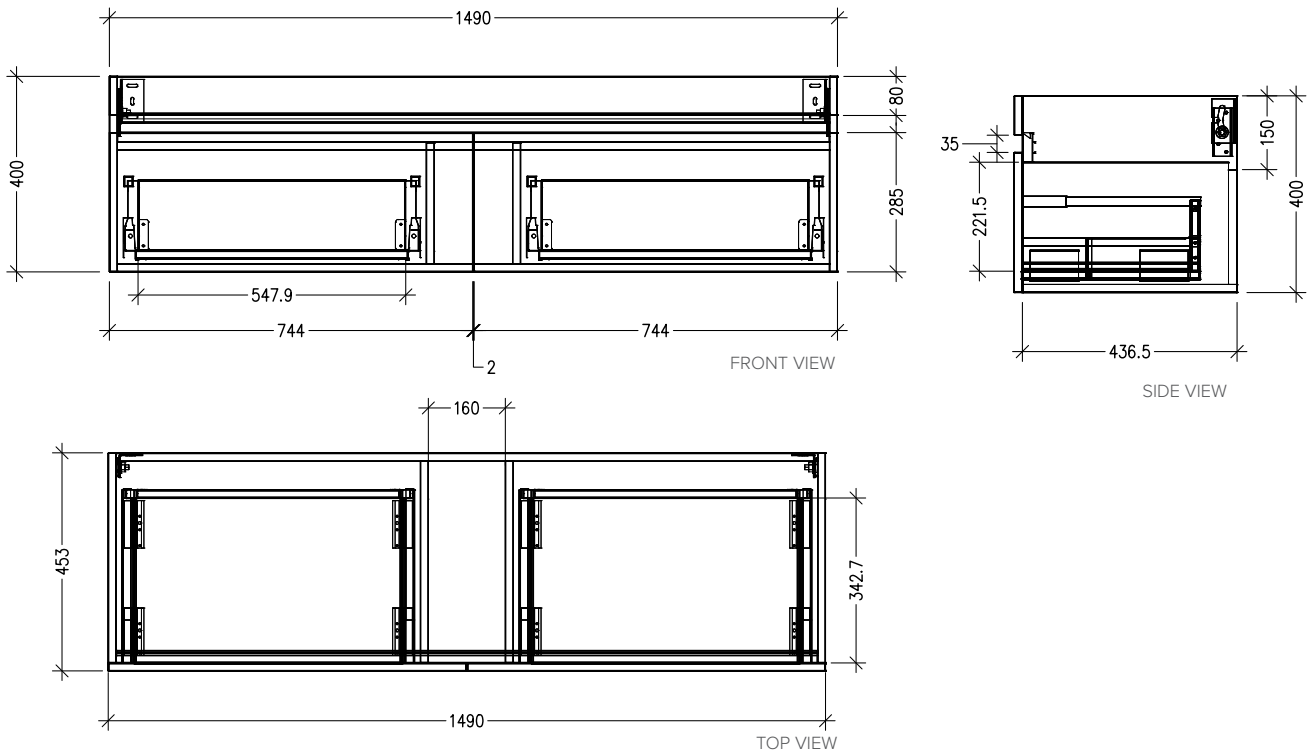

SPECIFICATION SHEET

Brookfield 1500 Wall Vanity, 2 Drawer with Single Basin

Features

- Wall Hung
- 2 Drawers
- Single Basin
- Laminate Woodgrain & Solid Colours on MR Board
- Dimensions: H420 x W1500 x D465

Technical Details

Note: All measurements shown are in millimetres. Sizes are nominal.

SPECIFICATION SHEET

1500mm Single Basin Options

Via

StoneCast with overflow

Gloss White - VIA

Matte White - VIAMW

W1500 x D460 x H20