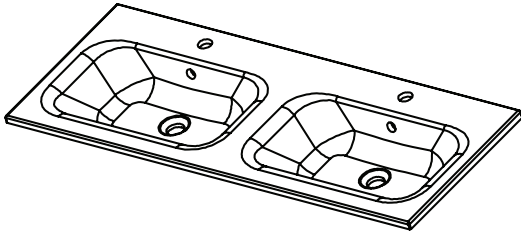

SPECIFICATION SHEET

Brookfield 1200mm 4 Drawer Double Basin Wall Vanity

Features

- Wall Hung
- 4 Drawers
- Double Basin
- Laminate Woodgrain & Solid Colours on MR Board
- Dimensions: H670 x W1200 x D465
- Plumbing provision has been allowed for with a 60mm space behind lower drawers. Note lower drawers DO NOT have a plumbing cutout and are designed to offer full storage space

Technical Details

Note: All measurements shown are in millimetres. Sizes are nominal.

TOP VIEW

FRONT VIEW

SIDE VIEW

SPECIFICATION SHEET

1200mm Double Basin Options

Via

StoneCast with overflow
 Gloss White - VIA
 Matte White - VIAMW

W1210 x D460 x H20

Ponti

StoneCast with overflow
 Gloss White - PO

W1204 x D460 x H50

Clasico

Vitreous China with overflow
 Gloss White - VC

W1210 x D465 x H20

SPECIFICATION SHEET

1200mm Double Basin Options

Vercelli

Vitreous China with overflow
Gloss White - VE

W1216 x D460 x H15