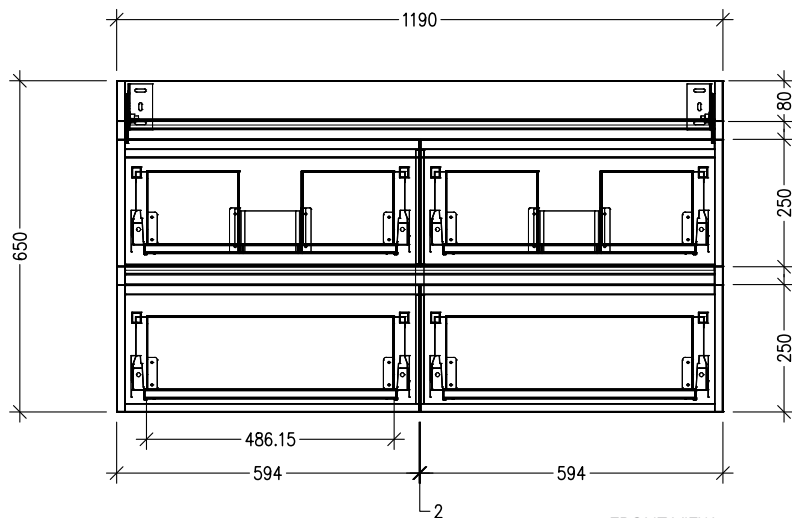

SPECIFICATION SHEET

Brookfield 1200mm 4 Drawer Double Basin Wall Vanity

Features

- Wall Hung
- 4 Drawers
- Double Basin
- Laminate Woodgrain & Solid Colours on MR Board
- Dimensions: H670 x W1200 x D465
- Plumbing provision has been allowed for with a 60mm space behind lower drawers. Note lower drawers DO NOT have a plumbing cutout and are designed to offer full storage space

Technical Details

Note: All measurements shown are in millimetres. Sizes are nominal.

TOP VIEW

FRONT VIEW

SIDE VIEW

SPECIFICATION SHEET

1200mm Double Basin Options

Via

SPECIFICATION SHEET

1200mm Double Basin Options

Vercelli

Vitreous China with overflow
Gloss White - VE

W1216 x D460 x H15