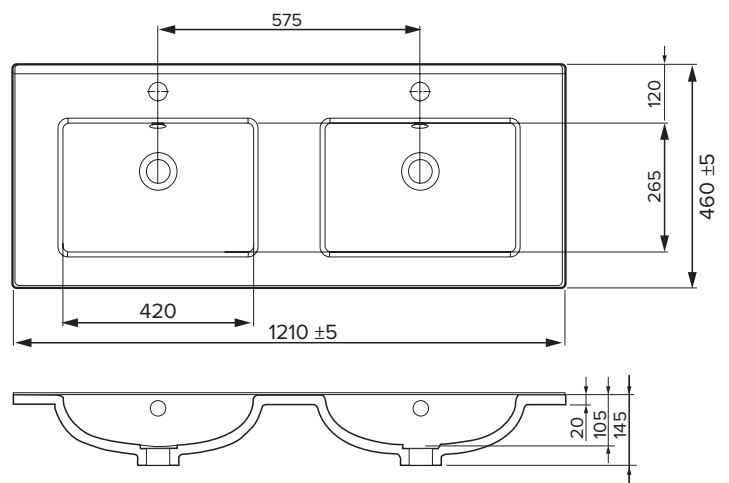

SPECIFICATION SHEET

Brookfield 1200mm 4 Drawer Double Basin Wall Vanity

Features

- Wall Hung
- 4 Drawers
- Double Basin
- Laminate Woodgrain & Solid Colours on MR Board
- Dimensions: H670 x W1200 x D465
- Plumbing provision has been allowed for with a 60mm space behind lower drawers. Note lower drawers DO NOT have a plumbing cutout and are designed to offer full storage space

Technical Details

Note: All measurements shown are in millimetres. Sizes are nominal.

TOP VIEW

FRONT VIEW

SIDE VIEW

SPECIFICATION SHEET

1200mm Double Basin Options

Via

SPECIFICATION SHEET

1200mm Double Basin Options

Vercelli

Vitreous China with overflow
Gloss White - VE

W1216 x D460 x H15