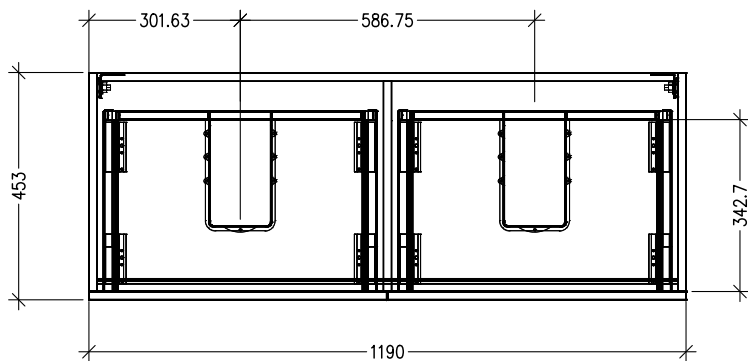

SPECIFICATION SHEET

Brookfield 1200mm 4 Drawer Double Basin Wall Vanity

Features

- Wall Hung
- 4 Drawers
- Double Basin
- Laminate Woodgrain & Solid Colours on MR Board
- Dimensions: H670 x W1200 x D465
- Plumbing provision has been allowed for with a 60mm space behind lower drawers. Note lower drawers DO NOT have a plumbing cutout and are designed to offer full storage space

Technical Details

Note: All measurements shown are in millimetres. Sizes are nominal.

TOP VIEW

FRONT VIEW

SIDE VIEW

SPECIFICATION SHEET

1200mm Double Basin Options

Via

SPECIFICATION SHEET

1200mm Double Basin Options

Vercelli

Vitreous China with overflow
Gloss White - VE

W1216 x D460 x H15