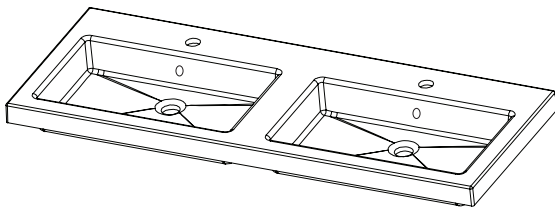

SPECIFICATION SHEET

Brookfield 1200mm 4 Drawer Double Basin Wall Vanity

Features

- Wall Hung
- 4 Drawers
- Double Basin
- Laminate Woodgrain & Solid Colours on MR Board
- Dimensions: H670 x W1200 x D465
- Plumbing provision has been allowed for with a 60mm space behind lower drawers. Note lower drawers DO NOT have a plumbing cutout and are designed to offer full storage space

Technical Details

Note: All measurements shown are in millimetres. Sizes are nominal.

TOP VIEW

FRONT VIEW

SIDE VIEW

SPECIFICATION SHEET

1200mm Double Basin Options

Via

StoneCast with overflow
 Gloss White - VIA
 Matte White - VIAMW

W1210 x D460 x H20

Ponti

StoneCast with overflow
 Gloss White - PO

W1204 x D460 x H50

Clasico

Vitreous China with overflow
 Gloss White - VC

W1210 x D465 x H20

SPECIFICATION SHEET

1200mm Double Basin Options

Vercelli

Vitreous China with overflow
Gloss White - VE

W1216 x D460 x H15