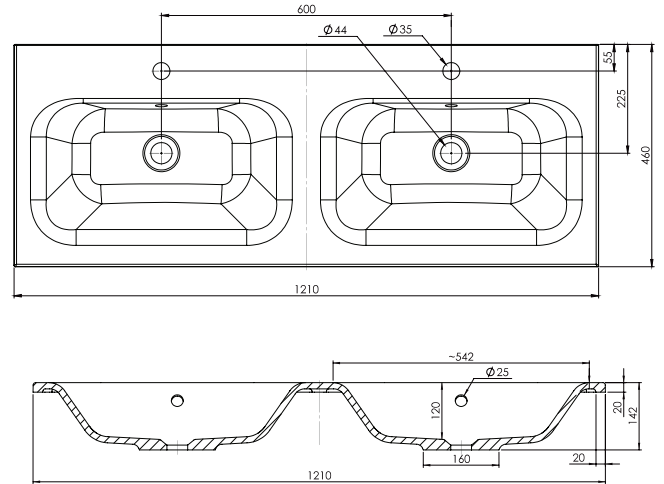

SPECIFICATION SHEET

Brookfield 1200mm 4 Drawer Double Basin Wall Vanity

Features

- Wall Hung
- 4 Drawers
- Double Basin
- Laminate Woodgrain & Solid Colours on MR Board
- Dimensions: H670 x W1200 x D465
- Plumbing provision has been allowed for with a 60mm space behind lower drawers. Note lower drawers DO NOT have a plumbing cutout and are designed to offer full storage space

Technical Details

Note: All measurements shown are in millimetres. Sizes are nominal.

TOP VIEW

FRONT VIEW

SIDE VIEW

SPECIFICATION SHEET

1200mm Double Basin Options

Via

StoneCast with overflow
 Gloss White - VIA
 Matte White - VIAMW

W1210 x D460 x H20

Ponti

StoneCast with overflow
 Gloss White - PO

W1204 x D460 x H50

Clasico

Vitreous China with overflow
 Gloss White - VC

W1210 x D465 x H20

SPECIFICATION SHEET

1200mm Double Basin Options

Vercelli

Vitreous China with overflow
Gloss White - VE

W1216 x D460 x H15