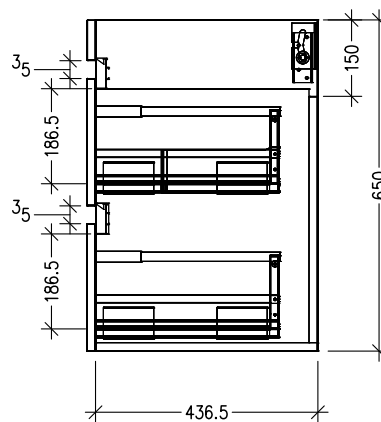

SPECIFICATION SHEET

Brookfield 1200mm 4 Drawer Double Basin Wall Vanity

Features

- Wall Hung
- 4 Drawers
- Double Basin
- Laminate Woodgrain & Solid Colours on MR Board
- Dimensions: H670 x W1200 x D465
- Plumbing provision has been allowed for with a 60mm space behind lower drawers. Note lower drawers DO NOT have a plumbing cutout and are designed to offer full storage space

Technical Details

Note: All measurements shown are in millimetres. Sizes are nominal.

TOP VIEW

FRONT VIEW

SIDE VIEW

SPECIFICATION SHEET

1200mm Double Basin Options

Via

SPECIFICATION SHEET

1200mm Double Basin Options

Vercelli

Vitreous China with overflow
Gloss White - VE

W1216 x D460 x H15