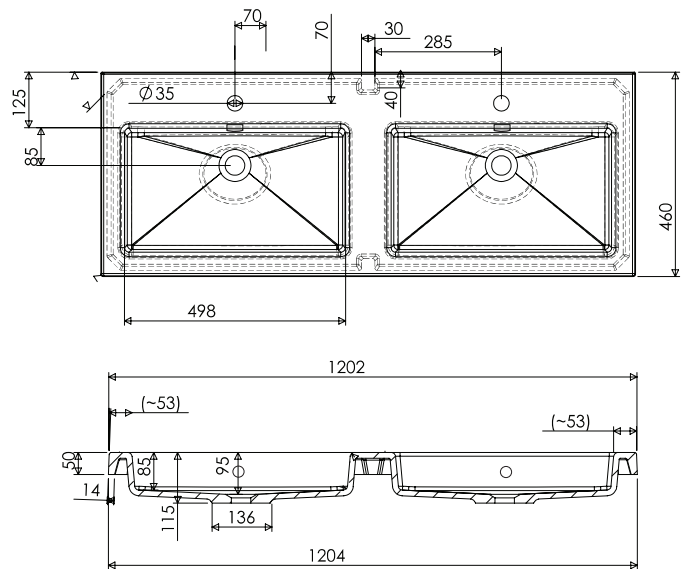

Ponti

StoneCast with overflow
Gloss White - PO

W1204 x D460 x H50