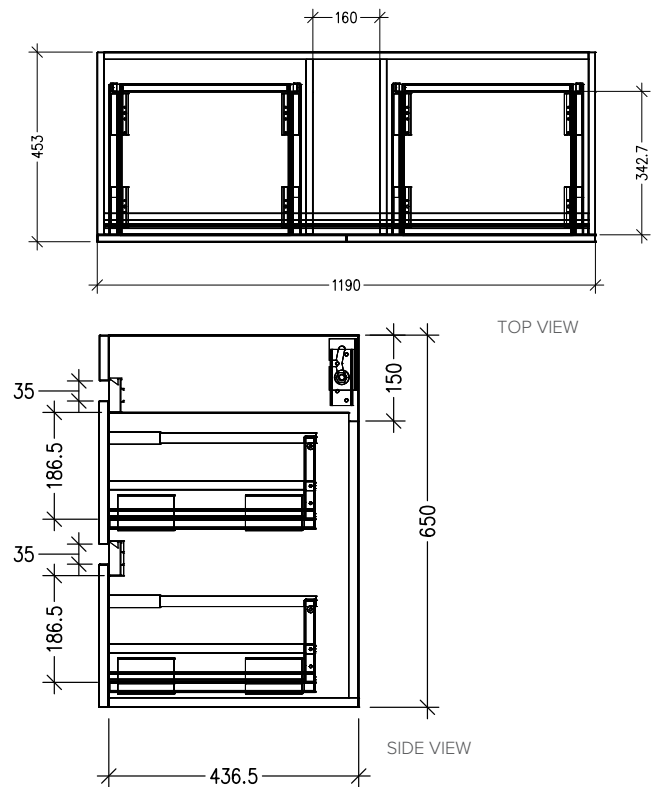

SPECIFICATION SHEET

Brookfield 1200mm 4 Drawer Wall Vanity

Features

- Wall Hung
- 4 Drawers
- Single Basin
- Laminate Woodgrain & Solid Colours on MR Board
- Dimensions: H670 x W1200 x D465

Technical Details

Note: All measurements shown are in millimetres. Sizes are nominal.

SPECIFICATION SHEET

1200mm Single Basin Options

Via

StoneCast with overflow
 Gloss White - VIA
 Matte White - VIAMW

W1210 x D460 x H20

Ponti

StoneCast with overflow
 Gloss White - PO

W1204 x D460 x H50

Clasico

Vitreous China with overflow
 Gloss White - VC

W1200 x D465 x H20

SPECIFICATION SHEET

1200mm Single Basin Options

Vercelli

Vitreous China with overflow
Gloss White - VE

W1215 x D465 x H115