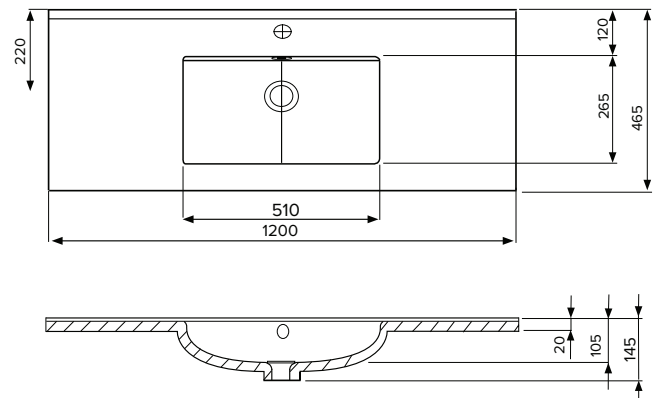

SPECIFICATION SHEET

Brookfield 1200mm 4 Drawer Wall Vanity

Features

- Wall Hung
- 4 Drawers
- Single Basin
- Laminate Woodgrain & Solid Colours on MR Board
- Dimensions: H670 x W1200 x D465

Technical Details

Note: All measurements shown are in millimetres. Sizes are nominal.

SPECIFICATION SHEET

1200mm Single Basin Options

Via

StoneCast with overflow
 Gloss White - VIA
 Matte White - VIAMW

W1210 x D460 x H20

Ponti

StoneCast with overflow
 Gloss White - PO

W1204 x D460 x H50

Clasico

Vitreous China with overflow
 Gloss White - VC

W1200 x D465 x H20

SPECIFICATION SHEET

1200mm Single Basin Options

Vercelli

Vitreous China with overflow
Gloss White - VE

W1215 x D465 x H115