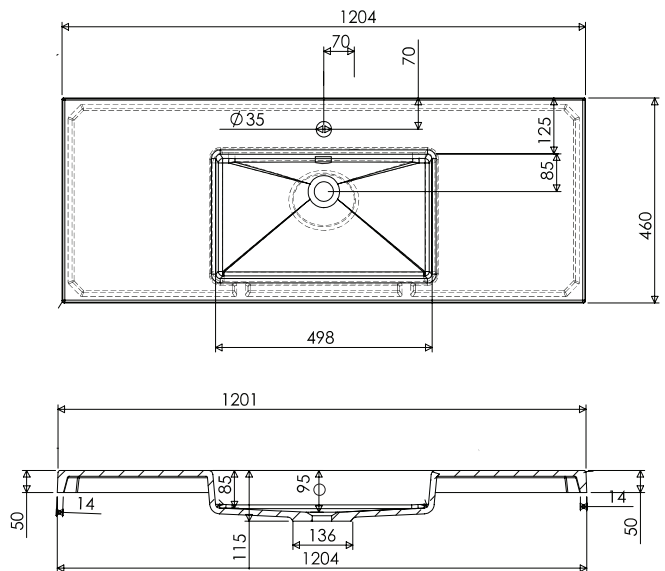

SPECIFICATION SHEET

Brookfield 1200mm 4 Drawer Wall Vanity

Features

- Wall Hung
- 4 Drawers
- Single Basin
- Laminate Woodgrain & Solid Colours on MR Board
- Dimensions: H670 x W1200 x D465

Technical Details

Note: All measurements shown are in millimetres. Sizes are nominal.

SPECIFICATION SHEET

1200mm Single Basin Options

Via

StoneCast with overflow
 Gloss White - VIA
 Matte White - VIAMW

W1210 x D460 x H20

Ponti

StoneCast with overflow
 Gloss White - PO

W1204 x D460 x H50

Clasico

Vitreous China with overflow
 Gloss White - VC

W1200 x D465 x H20

SPECIFICATION SHEET

1200mm Single Basin Options

Vercelli

Vitreous China with overflow
Gloss White - VE

W1215 x D465 x H115