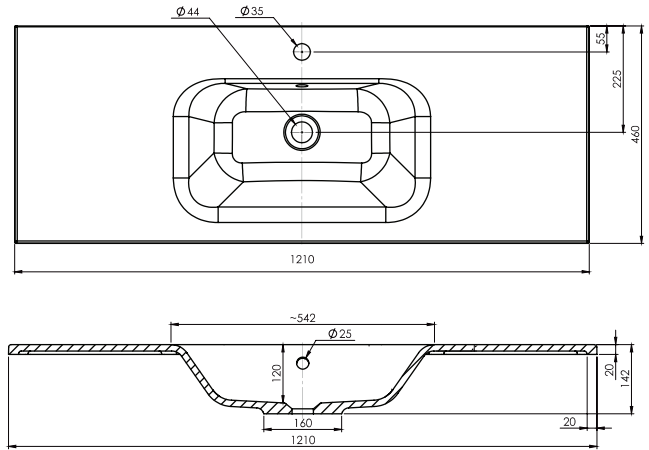

SPECIFICATION SHEET

Brookfield 1200mm 4 Drawer Wall Vanity

Features

- Wall Hung
- 4 Drawers
- Single Basin
- Laminate Woodgrain & Solid Colours on MR Board
- Dimensions: H670 x W1200 x D465

Technical Details

Note: All measurements shown are in millimetres. Sizes are nominal.

SPECIFICATION SHEET

1200mm Single Basin Options

Via

StoneCast with overflow
 Gloss White - VIA
 Matte White - VIAMW

W1210 x D460 x H20

Ponti

StoneCast with overflow
 Gloss White - PO

W1204 x D460 x H50

Clasico

Vitreous China with overflow
 Gloss White - VC

W1200 x D465 x H20

SPECIFICATION SHEET

1200mm Single Basin Options

Vercelli

Vitreous China with overflow
Gloss White - VE

W1215 x D465 x H115