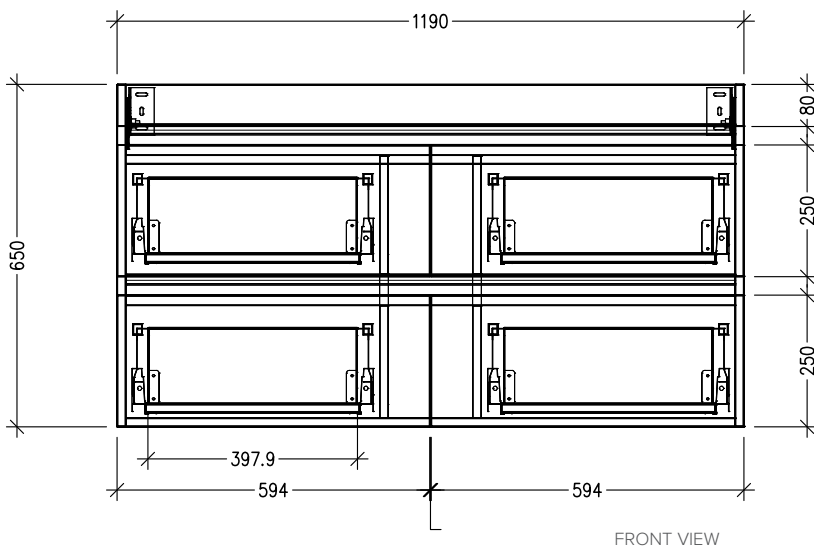

SPECIFICATION SHEET

Brookfield 1200mm 4 Drawer Wall Vanity

Features

- Wall Hung
- 4 Drawers
- Single Basin
- Laminate Woodgrain & Solid Colours on MR Board
- Dimensions: H670 x W1200 x D465

Technical Details

Note: All measurements shown are in millimetres. Sizes are nominal.

SPECIFICATION SHEET

1200mm Single Basin Options

Via

StoneCast with overflow
 Gloss White - VIA
 Matte White - VIAMW

W1210 x D460 x H20

Ponti

StoneCast with overflow
 Gloss White - PO

W1204 x D460 x H50

Clasico

Vitreous China with overflow
 Gloss White - VC

W1200 x D465 x H20

SPECIFICATION SHEET

1200mm Single Basin Options

Vercelli

Vitreous China with overflow
Gloss White - VE

W1215 x D465 x H115