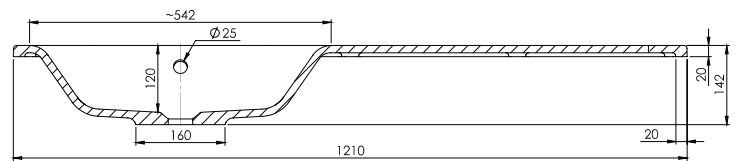

SPECIFICATION SHEET

Brookfield 1200 Wall Vanity, 4 Drawer with Offset Basin

Features

- Wall Hung
- 4 Drawers
- Left or Right Offset Basin - Waste shroud is in drawer matching basin position
- Laminate Woodgrain & Solid Colours on MR Board
- Dimensions: H670 x W1200 x D465
- Plumbing provision has been allowed for with a 60mm space behind lower drawers. Note lower drawers DO NOT have a plumbing cutout and are designed to offer full storage space

Technical Details

Note: All measurements shown are in millimetres. Sizes are nominal.

SPECIFICATION SHEET

1200mm Offset Basin Options

Via Left Offset

StoneCast with overflow

Left Offset Basin

Gloss White - VIA

Matte White - VIAMW

W1210 x D460 x H20

Via Right Offset

StoneCast with overflow

Left Offset Basin

Gloss White - VIA

Matte White - VIAMW

W1210 x D460 x H20