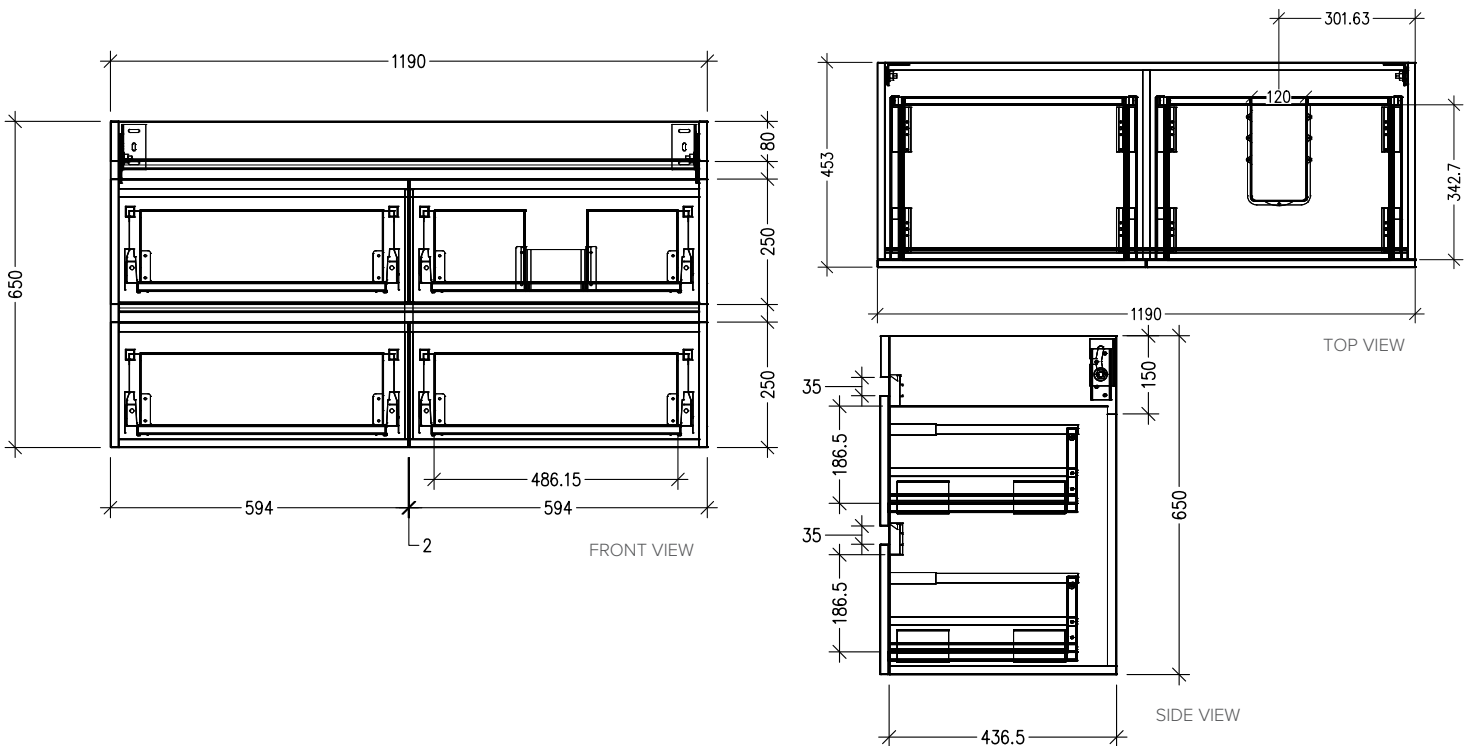

SPECIFICATION SHEET

Brookfield 1200 Wall Vanity, 4 Drawer with Offset Basin

Features

- Wall Hung
- 4 Drawers
- Left or Right Offset Basin - Waste shroud is in drawer matching basin position
- Laminate Woodgrain & Solid Colours on MR Board
- Dimensions: H670 x W1200 x D465
- Plumbing provision has been allowed for with a 60mm space behind lower drawers. Note lower drawers DO NOT have a plumbing cutout and are designed to offer full storage space

Technical Details

Note: All measurements shown are in millimetres. Sizes are nominal.

SPECIFICATION SHEET

1200mm Offset Basin Options

Via Left Offset

StoneCast with overflow

Left Offset Basin

Gloss White - VIA

Matte White - VIAMW

W1210 x D460 x H20

Via Right Offset

StoneCast with overflow

Left Offset Basin

Gloss White - VIA

Matte White - VIAMW

W1210 x D460 x H20