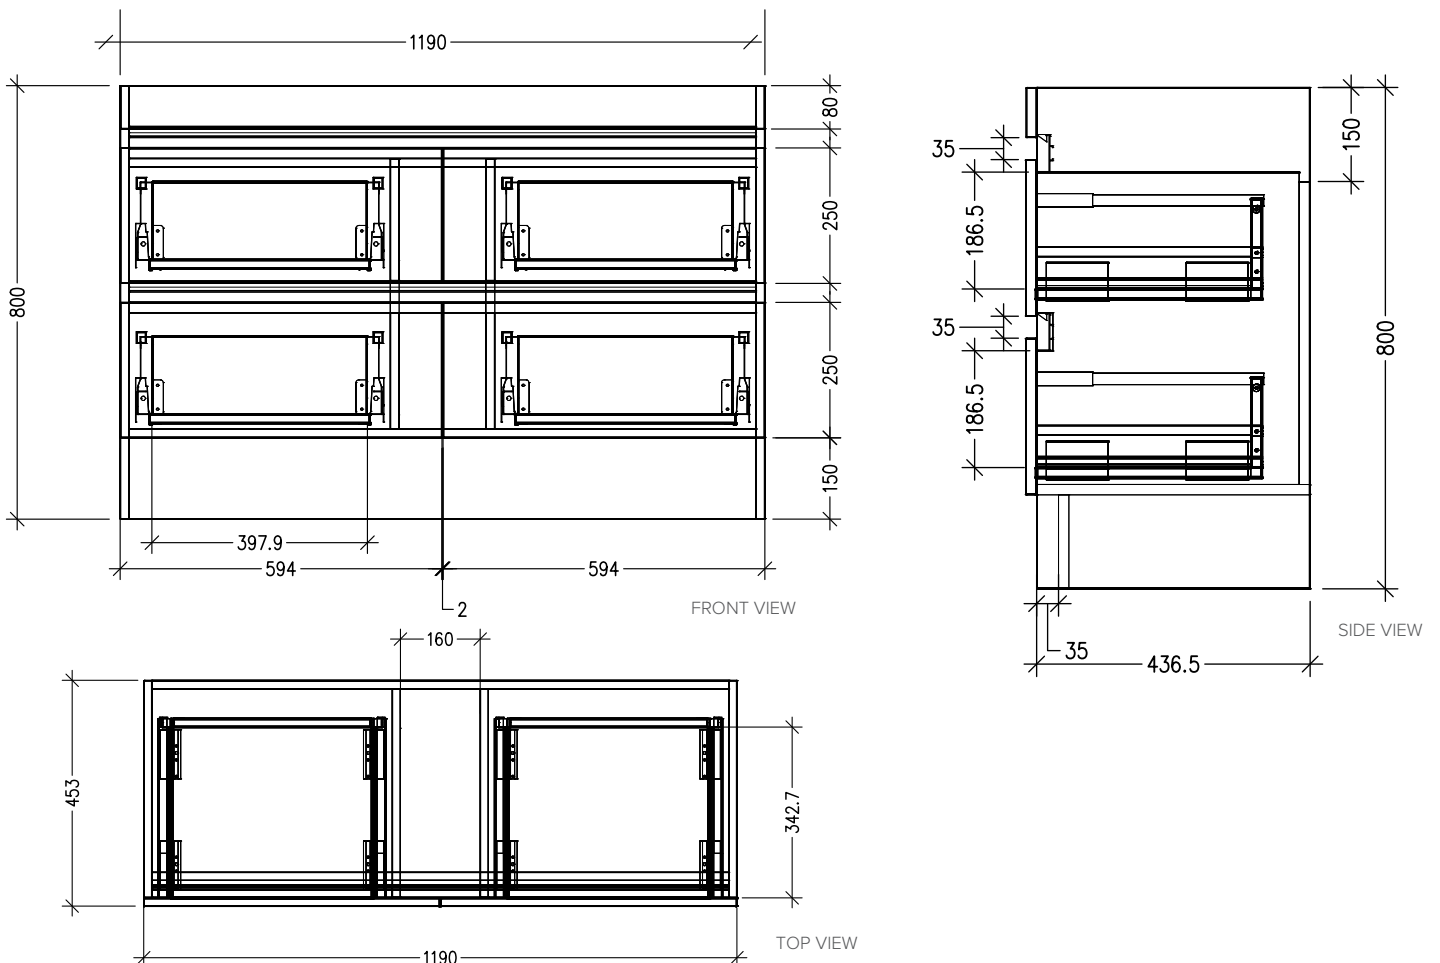

SPECIFICATION SHEET

Brookfield 1200mm 4 Drawer Floor Vanity

Features

- Floorstanding
- 4 Drawers
- Single Basin
- Laminate Woodgrain & Solid Colours on MR Board
- Dimensions: H820 x W1200 x D465

Technical Details

Note: All measurements shown are in millimetres. Sizes are nominal.

SPECIFICATION SHEET

1200mm Single Basin Options

Via

StoneCast with overflow
 Gloss White - VIA
 Matte White - VIAMW

W1210 x D460 x H20

Ponti

StoneCast with overflow
 Gloss White - PO

W1204 x D460 x H50

Clasico

Vitreous China with overflow
 Gloss White - VC

W1200 x D465 x H20

SPECIFICATION SHEET

1200mm Single Basin Options

Vercelli

Vitreous China with overflow
Gloss White - VE

W1215 x D465 x H15