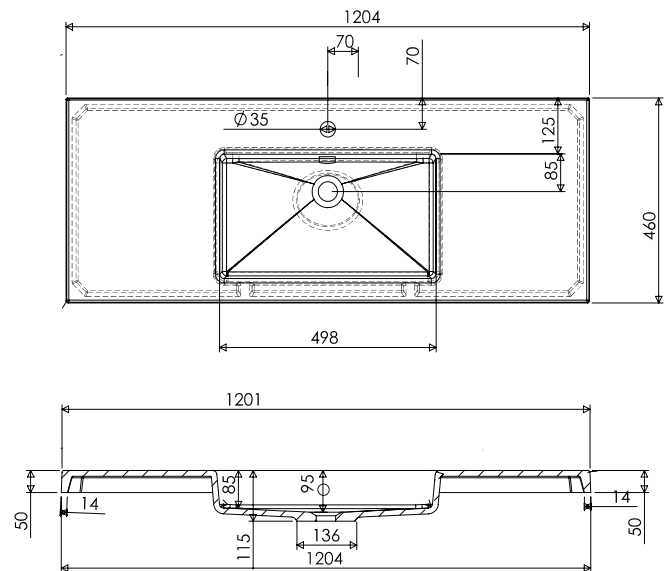

SPECIFICATION SHEET

Brookfield 1200mm 4 Drawer Floor Vanity

Features

- Floorstanding
- 4 Drawers
- Single Basin
- Laminate Woodgrain & Solid Colours on MR Board
- Dimensions: H820 x W1200 x D465

Technical Details

Note: All measurements shown are in millimetres. Sizes are nominal.

SPECIFICATION SHEET

1200mm Single Basin Options

Via

StoneCast with overflow
 Gloss White - VIA
 Matte White - VIAMW

W1210 x D460 x H20

Ponti

StoneCast with overflow
 Gloss White - PO

W1204 x D460 x H50

Clasico

Vitreous China with overflow
 Gloss White - VC

W1200 x D465 x H20

SPECIFICATION SHEET

1200mm Single Basin Options

Vercelli

Vitreous China with overflow
Gloss White - VE

W1215 x D465 x H15