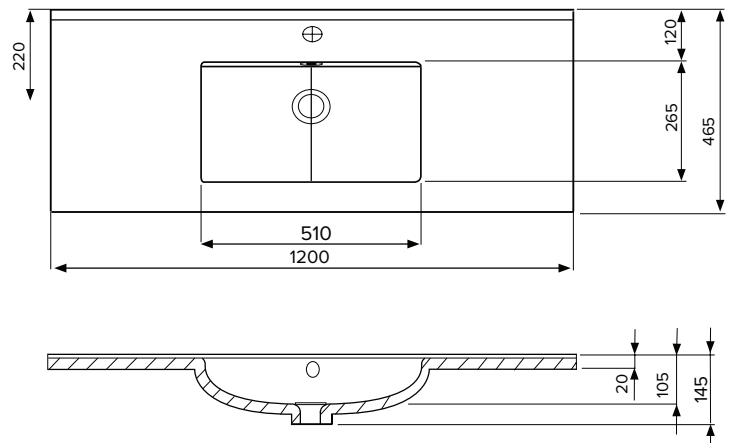

SPECIFICATION SHEET

Brookfield 1200mm 4 Drawer Floor Vanity

Features

- Floorstanding
- 4 Drawers
- Single Basin
- Laminate Woodgrain & Solid Colours on MR Board
- Dimensions: H820 x W1200 x D465

Technical Details

Note: All measurements shown are in millimetres. Sizes are nominal.

SPECIFICATION SHEET

1200mm Single Basin Options

Via

StoneCast with overflow
 Gloss White - VIA
 Matte White - VIAMW

W1210 x D460 x H20

Ponti

StoneCast with overflow
 Gloss White - PO

W1204 x D460 x H50

Clasico

Vitreous China with overflow
 Gloss White - VC

W1200 x D465 x H20

SPECIFICATION SHEET

1200mm Single Basin Options

Vercelli

Vitreous China with overflow
Gloss White - VE

W1215 x D465 x H15