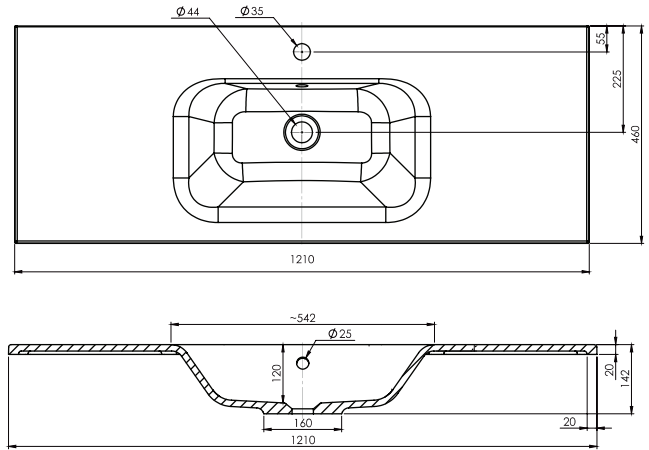

SPECIFICATION SHEET

Brookfield 1200mm 4 Drawer Floor Vanity

Features

- Floorstanding
- 4 Drawers
- Single Basin
- Laminate Woodgrain & Solid Colours on MR Board
- Dimensions: H820 x W1200 x D465

Technical Details

Note: All measurements shown are in millimetres. Sizes are nominal.

SPECIFICATION SHEET

1200mm Single Basin Options

Via

StoneCast with overflow
 Gloss White - VIA
 Matte White - VIAMW

W1210 x D460 x H20

Ponti

StoneCast with overflow
 Gloss White - PO

W1204 x D460 x H50

Clasico

Vitreous China with overflow
 Gloss White - VC

W1200 x D465 x H20

SPECIFICATION SHEET

1200mm Single Basin Options

Vercelli

Vitreous China with overflow
Gloss White - VE

W1215 x D465 x H15