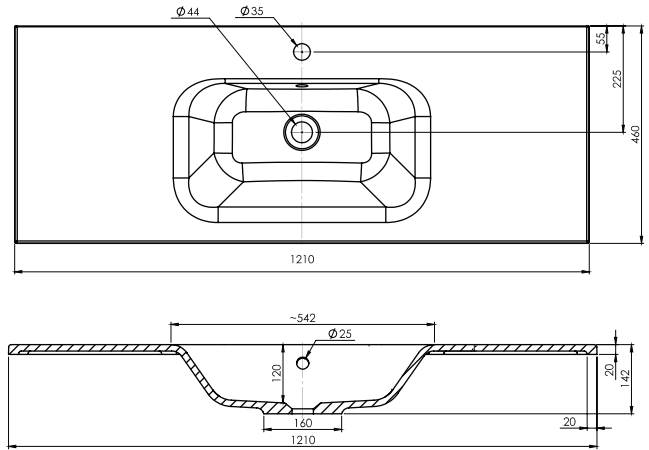

SPECIFICATION SHEET

Brookfield 1200mm 2 Drawer Wall Vanity

Features

- Wall Hung
- 2 Drawers
- Single Basin
- Laminate Woodgrain & Solid Colours on MR Board
- Dimensions: H420 x W1200 x D465

Technical Details

Note: All measurements shown are in millimetres. Sizes are nominal.

SPECIFICATION SHEET

1200mm Single Basin Options

Via

StoneCast with overflow
 Gloss White - VIA
 Matte White - VIAMW

W1210 x D460 x H20

Ponti

StoneCast with overflow
 Gloss White - PO

W1204 x D460 x H50

Clasico

Vitreous China with overflow
 Gloss White - VC

W1200 x D465 x H20

SPECIFICATION SHEET

1200mm Single Basin Options

Vercelli

Vitreous China with overflow
Gloss White - VE

W1215 x D465 x H15