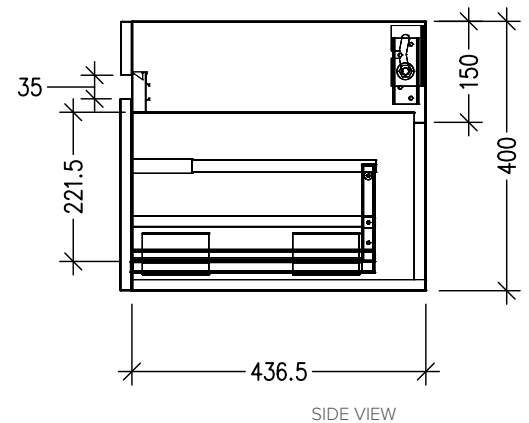

SPECIFICATION SHEET

Brookfield 1200mm 2 Drawer Wall Vanity

Features

- Wall Hung
- 2 Drawers
- Single Basin
- Laminate Woodgrain & Solid Colours on MR Board
- Dimensions: H420 x W1200 x D465

Technical Details

Note: All measurements shown are in millimetres. Sizes are nominal.

SPECIFICATION SHEET

1200mm Single Basin Options

Via

StoneCast with overflow
 Gloss White - VIA
 Matte White - VIAMW

W1210 x D460 x H20

Ponti

StoneCast with overflow
 Gloss White - PO

W1204 x D460 x H50

Clasico

Vitreous China with overflow
 Gloss White - VC

W1200 x D465 x H20

SPECIFICATION SHEET

1200mm Single Basin Options

Vercelli

Vitreous China with overflow
Gloss White - VE

W1215 x D465 x H15