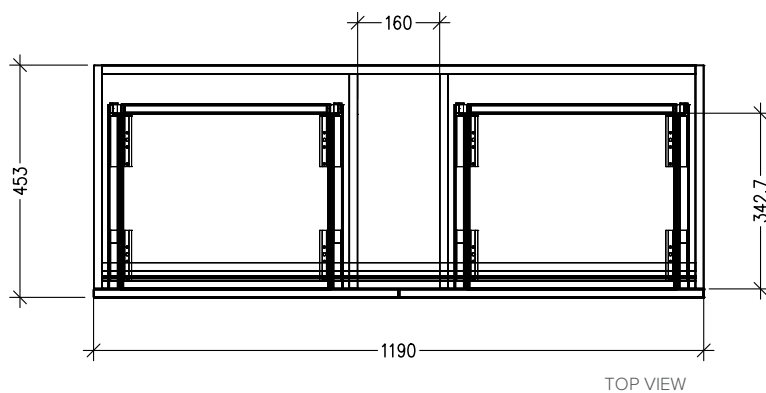

SPECIFICATION SHEET

Brookfield 1200mm 2 Drawer Wall Vanity

Features

- Wall Hung
- 2 Drawers
- Single Basin
- Laminate Woodgrain & Solid Colours on MR Board
- Dimensions: H420 x W1200 x D465

Technical Details

Note: All measurements shown are in millimetres. Sizes are nominal.

SPECIFICATION SHEET

1200mm Single Basin Options

Via

StoneCast with overflow
 Gloss White - VIA
 Matte White - VIAMW

W1210 x D460 x H20

Ponti

StoneCast with overflow
 Gloss White - PO

W1204 x D460 x H50

Clasico

Vitreous China with overflow
 Gloss White - VC

W1200 x D465 x H20

SPECIFICATION SHEET

1200mm Single Basin Options

Vercelli

Vitreous China with overflow
Gloss White - VE

W1215 x D465 x H15