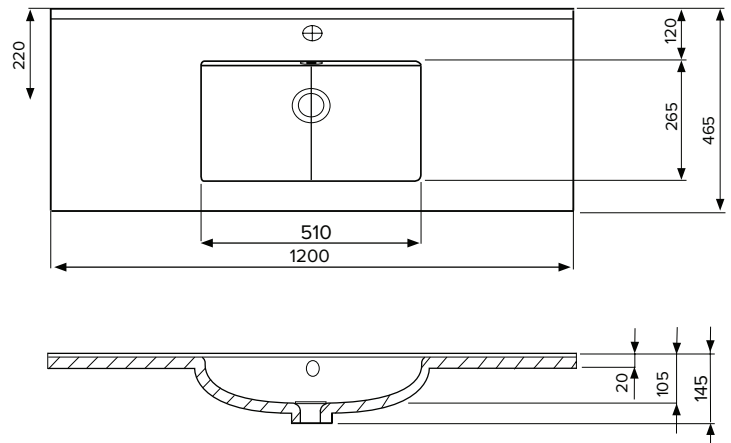

SPECIFICATION SHEET

Brookfield 1200mm 2 Drawer Wall Vanity

Features

- Wall Hung
- 2 Drawers
- Single Basin
- Laminate Woodgrain & Solid Colours on MR Board
- Dimensions: H420 x W1200 x D465

Technical Details

Note: All measurements shown are in millimetres. Sizes are nominal.

SPECIFICATION SHEET

1200mm Single Basin Options

Via

StoneCast with overflow
 Gloss White - VIA
 Matte White - VIAMW

W1210 x D460 x H20

Ponti

StoneCast with overflow
 Gloss White - PO

W1204 x D460 x H50

Clasico

Vitreous China with overflow
 Gloss White - VC

W1200 x D465 x H20

SPECIFICATION SHEET

1200mm Single Basin Options

Vercelli

Vitreous China with overflow
Gloss White - VE

W1215 x D465 x H15