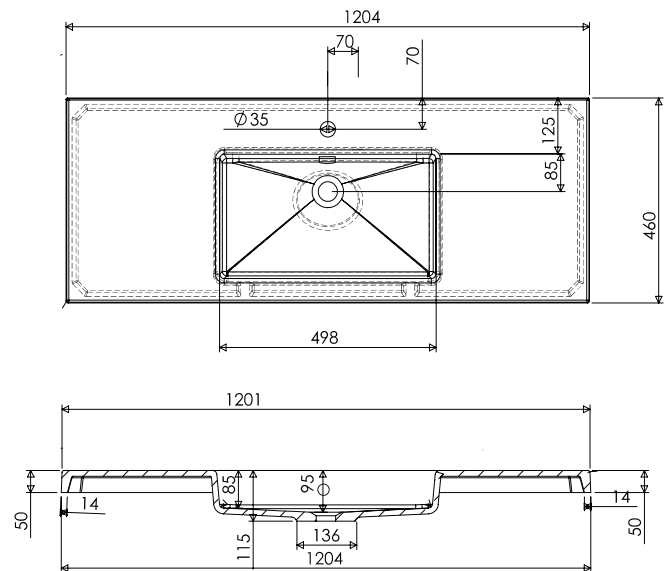

SPECIFICATION SHEET

Brookfield 1200mm 2 Drawer Wall Vanity

Features

- Wall Hung
- 2 Drawers
- Single Basin
- Laminate Woodgrain & Solid Colours on MR Board
- Dimensions: H420 x W1200 x D465

Technical Details

Note: All measurements shown are in millimetres. Sizes are nominal.

SPECIFICATION SHEET

1200mm Single Basin Options

Via

StoneCast with overflow
 Gloss White - VIA
 Matte White - VIAMW

W1210 x D460 x H20

Ponti

StoneCast with overflow
 Gloss White - PO

W1204 x D460 x H50

Clasico

Vitreous China with overflow
 Gloss White - VC

W1200 x D465 x H20

SPECIFICATION SHEET

1200mm Single Basin Options

Vercelli

Vitreous China with overflow
Gloss White - VE

W1215 x D465 x H15