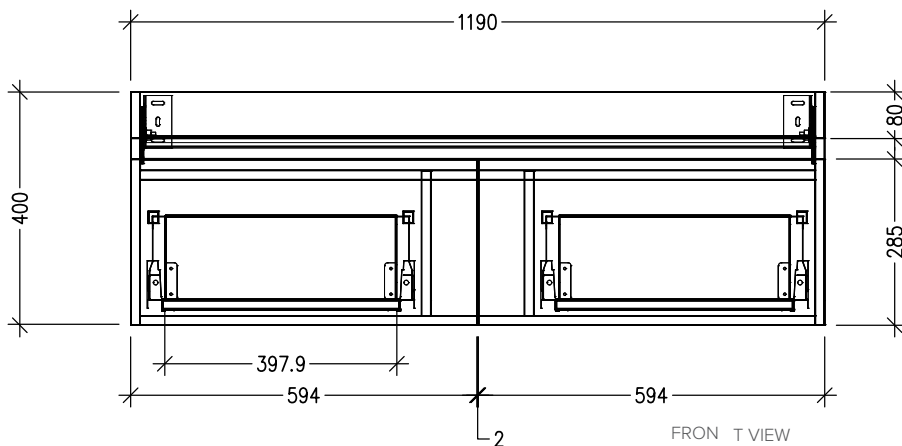

SPECIFICATION SHEET

Brookfield 1200mm 2 Drawer Wall Vanity

Features

- Wall Hung
- 2 Drawers
- Single Basin
- Laminate Woodgrain & Solid Colours on MR Board
- Dimensions: H420 x W1200 x D465

Technical Details

Note: All measurements shown are in millimetres. Sizes are nominal.

SPECIFICATION SHEET

1200mm Single Basin Options

Via

StoneCast with overflow
 Gloss White - VIA
 Matte White - VIAMW

W1210 x D460 x H20

Ponti

StoneCast with overflow
 Gloss White - PO

W1204 x D460 x H50

Clasico

Vitreous China with overflow
 Gloss White - VC

W1200 x D465 x H20

SPECIFICATION SHEET

1200mm Single Basin Options

Vercelli

Vitreous China with overflow
Gloss White - VE

W1215 x D465 x H15