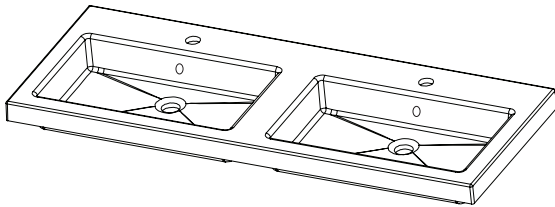

Ponti

StoneCast with overflow
Gloss White - PO

W1204 x D460 x H50