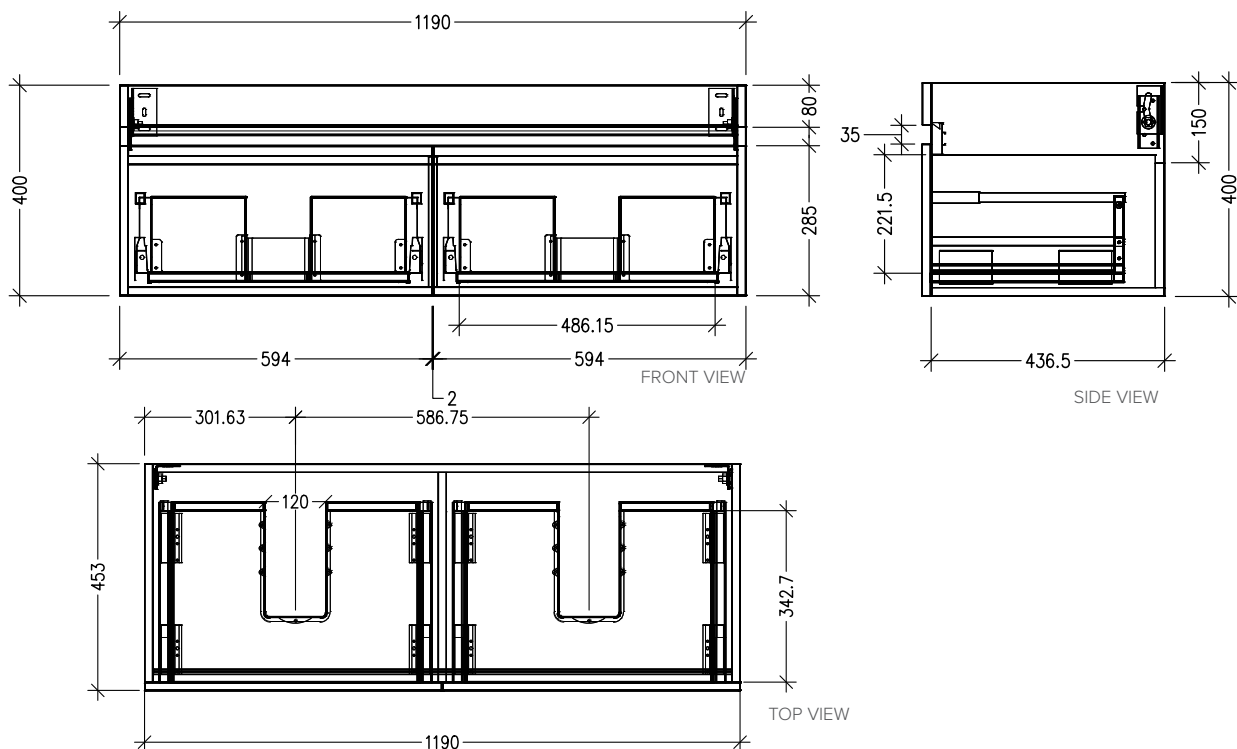

SPECIFICATION SHEET

Brookfield 1200mm 2 Drawer Double Basin Wall Vanity

Features

- Wall Hung
- 2 Drawers
- Double Basin
- Laminate Woodgrain & Solid Colours on MR Board
- Dimensions: H420 x W1200 x D465

Technical Details

Note: All measurements shown are in millimetres. Sizes are nominal.