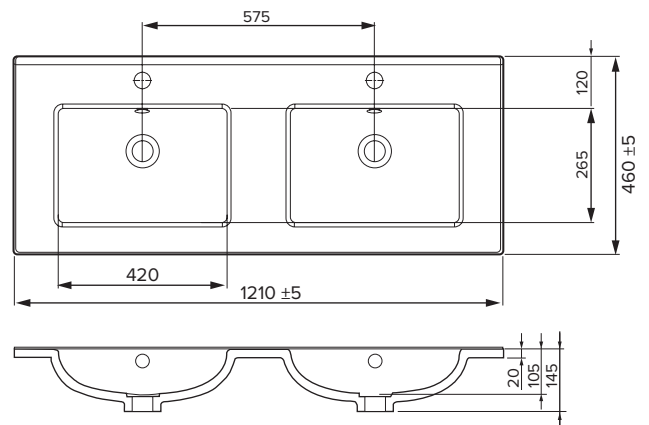

Clasico

Vitreous China with overflow
Gloss White - VC

W1210 x D465 x H20