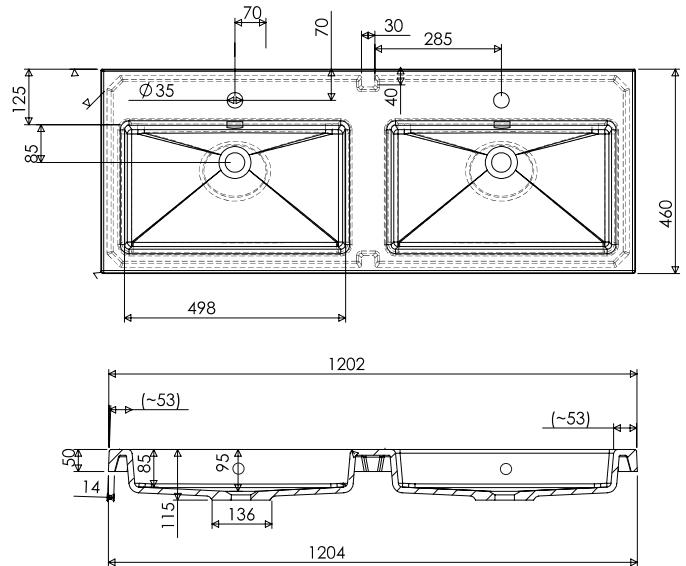

Ponti

StoneCast with overflow
Gloss White - PO

W1204 x D460 x H50