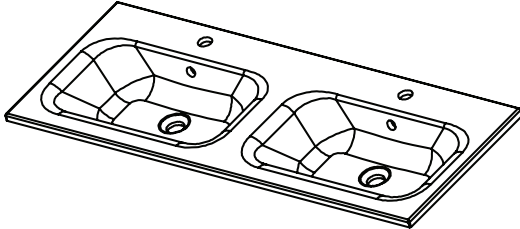

SPECIFICATION SHEET

1200mm Double Basin Options

Via

StoneCast with overflow
Gloss White - VIA
Matte White - VIAMW

W1210 x D460 x H20