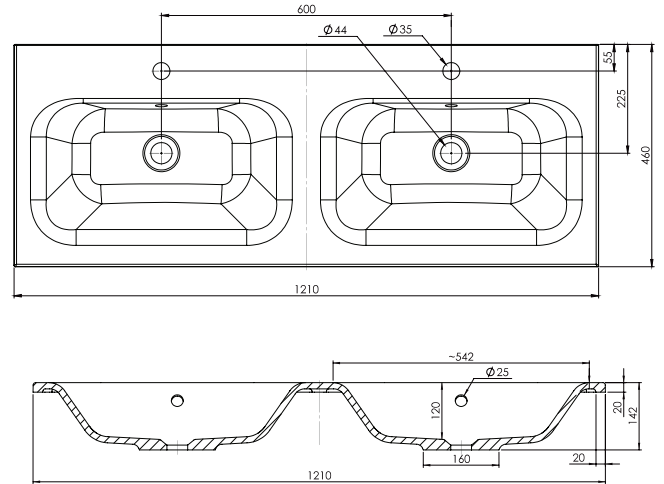

SPECIFICATION SHEET

1200mm Double Basin Options

Via

StoneCast with overflow
Gloss White - VIA
Matte White - VIAMW

W1210 x D460 x H20