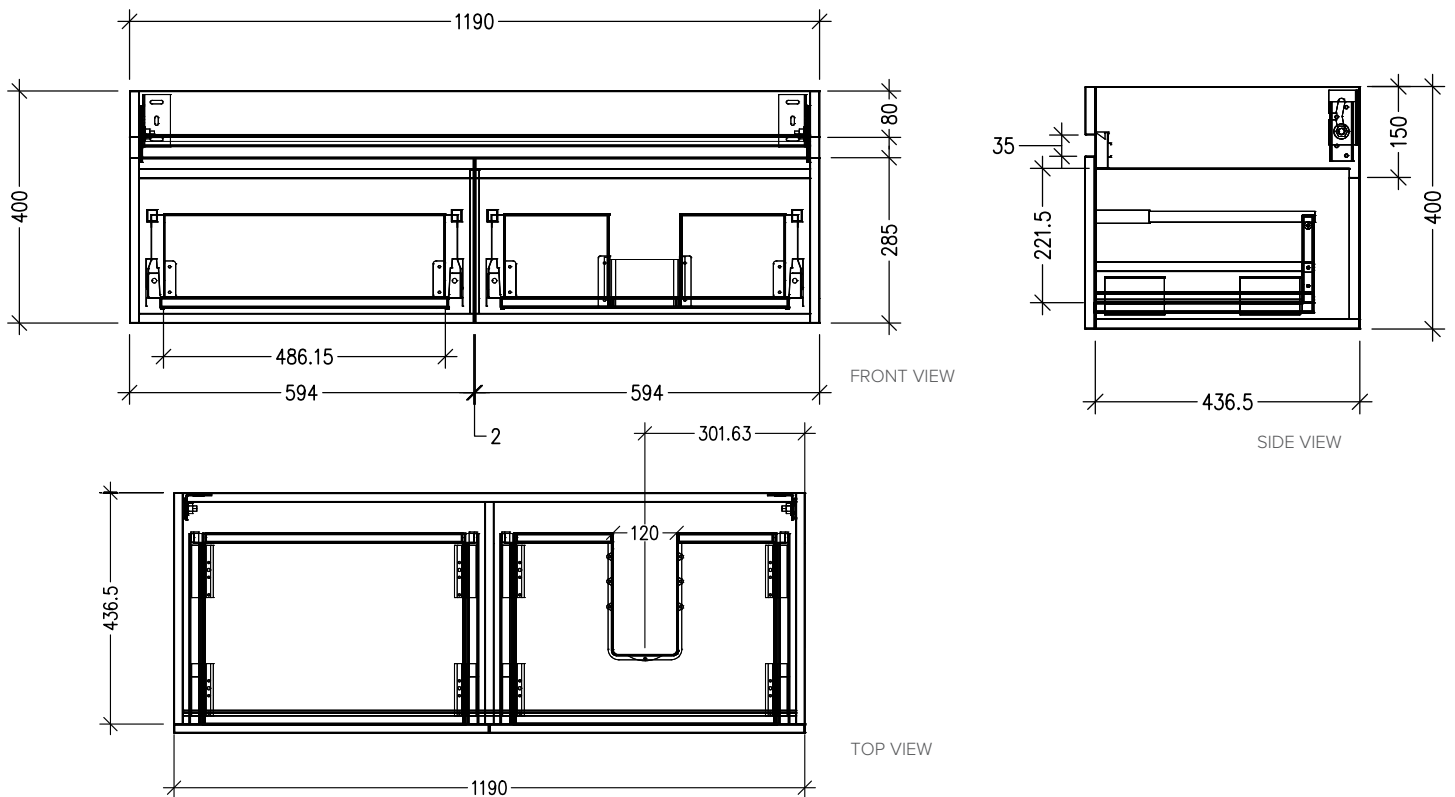

SPECIFICATION SHEET

Brookfield 1200mm 2 Drawer Single Basin Wall Vanity

Features

- Wall Hung
- Left or Right Offset Basin
- 2 Drawers
- Laminate Woodgrain & Solid Colours on MR Board
- Dimensions: H420 x W1200 x D465

Technical Details

Note: All measurements shown are in millimetres. Sizes are nominal.

SPECIFICATION SHEET

1200mm Offset Basin Options

Via Left Offset

StoneCast with overflow

Left Offset Basin

Gloss White - VIA

Matte White - VIAMW

W1210 x D460 x H20

Via Right Offset

StoneCast with overflow

Left Offset Basin

Gloss White - VIA

Matte White - VIAMW

W1210 x D460 x H20