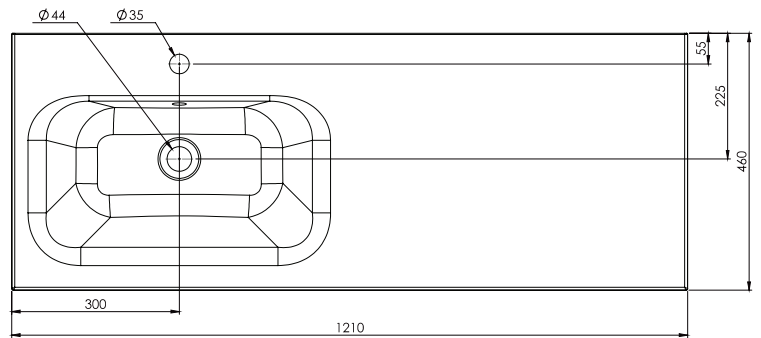

SPECIFICATION SHEET

Brookfield 1200mm 2 Drawer Single Basin Wall Vanity

Features

- Wall Hung
- Left or Right Offset Basin
- 2 Drawers
- Laminate Woodgrain & Solid Colours on MR Board
- Dimensions: H420 x W1200 x D465

Technical Details

Note: All measurements shown are in millimetres. Sizes are nominal.

SPECIFICATION SHEET

1200mm Offset Basin Options

Via Left Offset

StoneCast with overflow

Left Offset Basin

Gloss White - VIA

Matte White - VIAMW

W1210 x D460 x H20

Via Right Offset

StoneCast with overflow

Left Offset Basin

Gloss White - VIA

Matte White - VIAMW

W1210 x D460 x H20