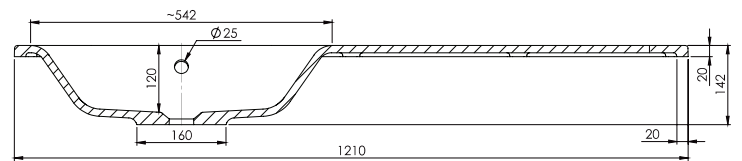

SPECIFICATION SHEET

Brookfield 1200mm 2 Drawer Single Basin Wall Vanity

Features

- Wall Hung
- Left or Right Offset Basin
- 2 Drawers
- Laminate Woodgrain & Solid Colours on MR Board
- Dimensions: H420 x W1200 x D465

Technical Details

Note: All measurements shown are in millimetres. Sizes are nominal.

SPECIFICATION SHEET

1200mm Offset Basin Options

Via Left Offset

StoneCast with overflow

Left Offset Basin

Gloss White - VIA

Matte White - VIAMW

W1210 x D460 x H20

Via Right Offset

StoneCast with overflow

Left Offset Basin

Gloss White - VIA

Matte White - VIAMW

W1210 x D460 x H20