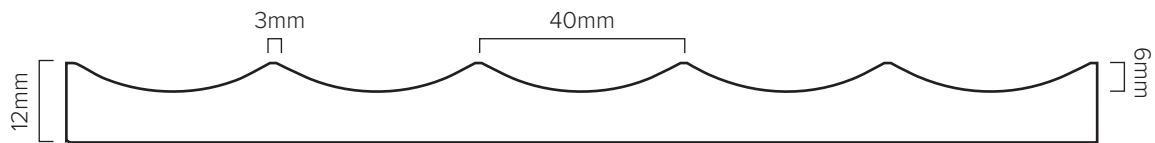

### Product Details

- Scallop Wave Profile Panel
- 12mm pre-primed panels ready for painting
- Each panel features an interlocking system on the 2700mm edge
- White melamine-coated backing
- P2 Grade, MDF (760 kg/m<sup>3</sup>)
- Panel sizes: H2700mm x W1220mm x D12mm

### Technical Details

Note: All measurements shown are in millimetres.

Each panel features the interlocking system on one side of the 2700mm edge