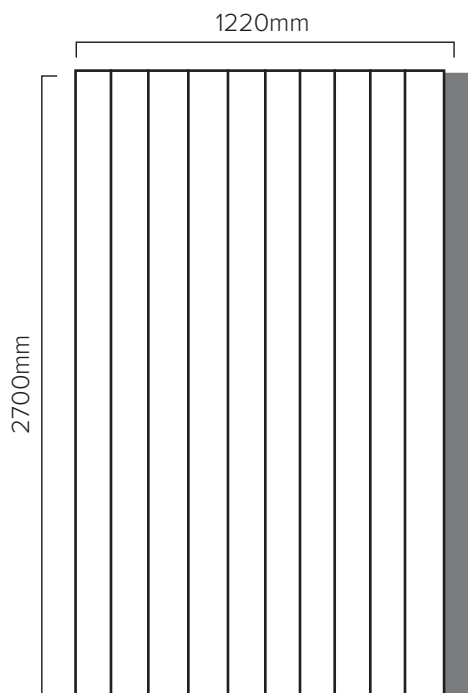

## InnoWall - Aspen Profile Panel

MPW-12-AP

### Product Details

- Scallop Wave Profile Panel
- 12mm pre-primed panels ready for painting
- Each panel features an interlocking system on the 2700mm edge
- White melamine-coated backing
- P2 Grade, MDF (760 kg/m<sup>3</sup>)
- Panel sizes: H2700mm x W1220mm x D12mm

### Technical Details

Note: All measurements shown are in millimetres.

Each panel features the interlocking system on one side of the 2700mm edge