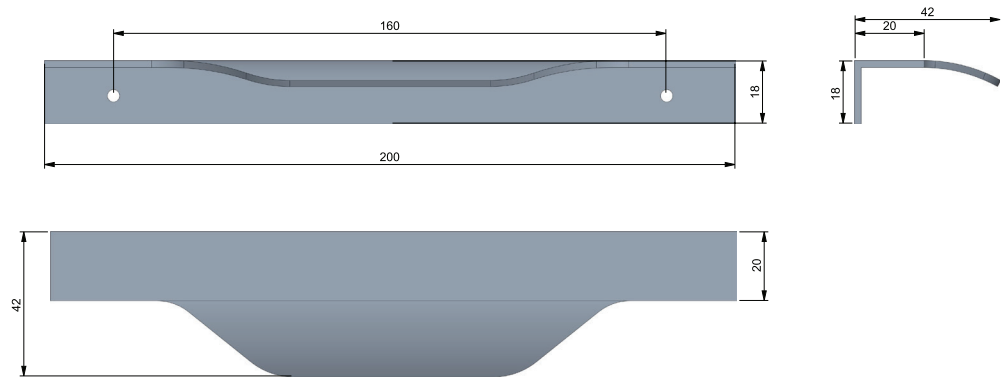

SPECIFICATION SHEET

Arlo Handles

Arlo Handle Length 100mm
Hole-to-Hole 84mm

Arlo Handle Length 200mm
Hole-to-Hole 160mm

Arlo Handle Length 350mm
Hole-to-Hole 258mm