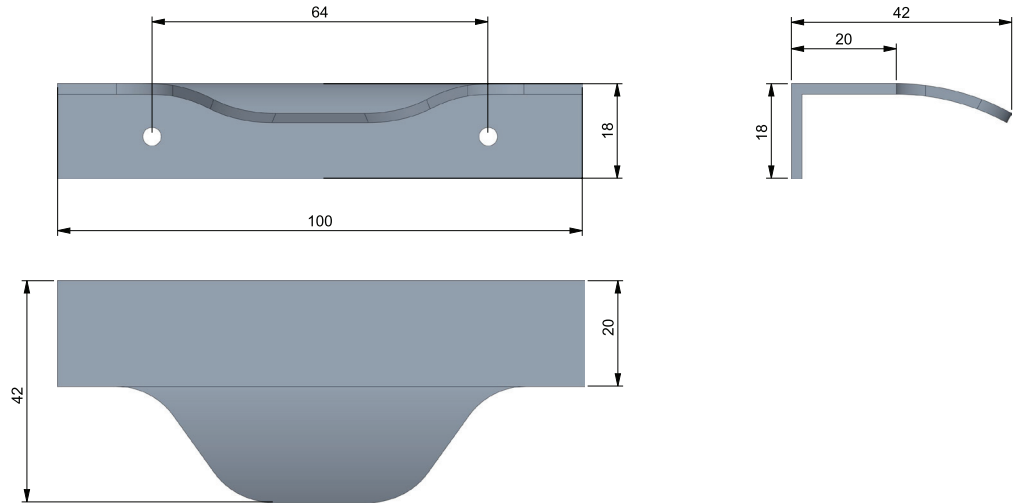

SPECIFICATION SHEET

Arlo Handles

Arlo Handle Length 100mm
Hole-to-Hole 84mm

Arlo Handle Length 200mm
Hole-to-Hole 160mm

Arlo Handle Length 350mm
Hole-to-Hole 258mm