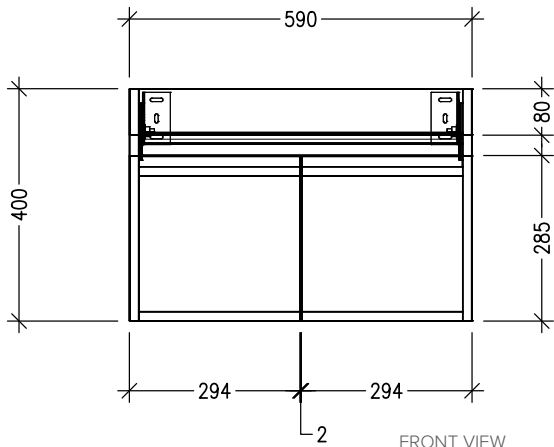

SPECIFICATION SHEET

Arc 600mm 2 Door Wall Hung Vanity

Newtech Code: 97211

Features

- Wall Hung
- Soft Close Doors
- Negative detail finger pull with extrusion
- Laminate Woodgrain & Solid Colours on MR Board
- Slab Top Options: Stonecast Slab or Acrylic Solid Surface Slab Tops
- Dimensions: H420 x W600 x D465

*Note: Vessel basins are purchased separately.
Visit www.newtech.co.nz for full range of vessel basin options*

Technical Details

Note: All measurements shown are in millimetres. Sizes are nominal.

TOP VIEW

FRONT VIEW

SIDE VIEW