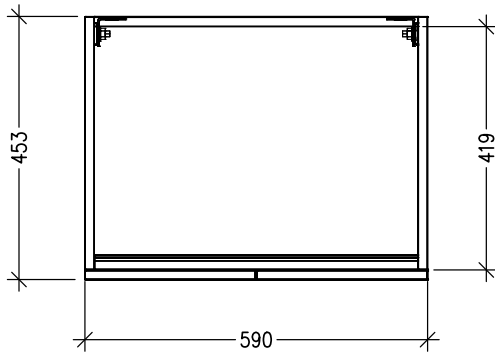

SPECIFICATION SHEET

Arc 600mm 2 Door Wall Hung Vanity

Newtech Code: 97211

Features

- Wall Hung
- Soft Close Doors
- Negative detail finger pull with extrusion
- Laminate Woodgrain & Solid Colours on MR Board
- Slab Top Options: Stonecast Slab or Acrylic Solid Surface Slab Tops
- Dimensions: H420 x W600 x D465

*Note: Vessel basins are purchased separately.
Visit www.newtech.co.nz for full range of vessel basin options*

Technical Details

Note: All measurements shown are in millimetres. Sizes are nominal.

TOP VIEW

FRONT VIEW

SIDE VIEW