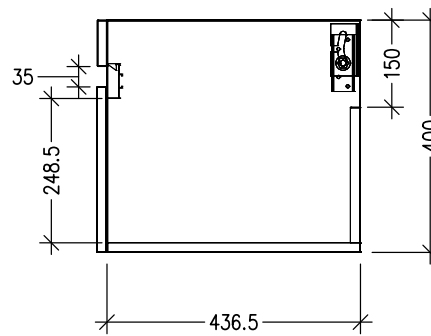

SPECIFICATION SHEET

Arc 600mm 2 Door Wall Hung Vanity

Newtech Code: 97211

Features

- Wall Hung
- Soft Close Doors
- Negative detail finger pull with extrusion
- Laminate Woodgrain & Solid Colours on MR Board
- Slab Top Options: Stonecast Slab or Acrylic Solid Surface Slab Tops
- Dimensions: H420 x W600 x D465

*Note: Vessel basins are purchased separately.
Visit www.newtech.co.nz for full range of vessel basin options*

Technical Details

Note: All measurements shown are in millimetres. Sizes are nominal.

TOP VIEW

FRONT VIEW

SIDE VIEW