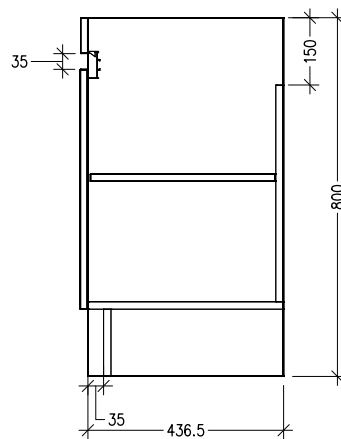

SPECIFICATION SHEET

Arc 600mm 2 Door Floorstanding Vanity

Newtech Code: 97215

Features

- Floorstanding
- Soft Close Doors
- Negative detail finger pull with extrusion
- Laminate Woodgrain & Solid Colours on MR Board
- Slab Top Options: Stonecast Slab or Acrylic Solid Surface Slab Tops
- Dimensions: H820 x W600 x D465

*Note: Vessel basins are purchased separately.
Visit www.newtech.co.nz for full range of vessel basin options*

Technical Details

Note: All measurements shown are in millimetres. Sizes are nominal.

TOP VIEW

FRONT VIEW

SIDE VIEW