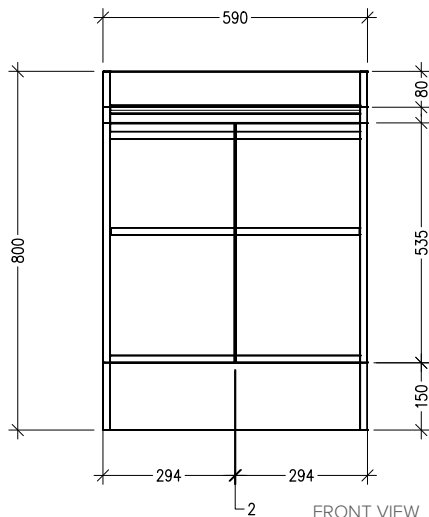

SPECIFICATION SHEET

Arc 600mm 2 Door Floorstanding Vanity

Newtech Code: 97215

Features

- Floorstanding
- Soft Close Doors
- Negative detail finger pull with extrusion
- Laminate Woodgrain & Solid Colours on MR Board
- Slab Top Options: Stonecast Slab or Acrylic Solid Surface Slab Tops
- Dimensions: H820 x W600 x D465

*Note: Vessel basins are purchased separately.
Visit www.newtech.co.nz for full range of vessel basin options*

Technical Details

Note: All measurements shown are in millimetres. Sizes are nominal.

TOP VIEW

FRONT VIEW

SIDE VIEW