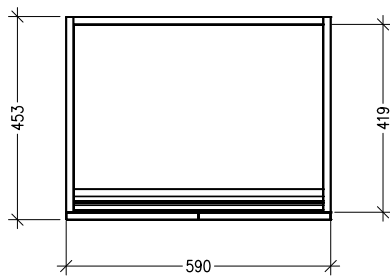

SPECIFICATION SHEET

Arc 600mm 2 Door Floorstanding Vanity

Newtech Code: 97215

Features

- Floorstanding
- Soft Close Doors
- Negative detail finger pull with extrusion
- Laminate Woodgrain & Solid Colours on MR Board
- Slab Top Options: Stonecast Slab or Acrylic Solid Surface Slab Tops
- Dimensions: H820 x W600 x D465

*Note: Vessel basins are purchased separately.
Visit www.newtech.co.nz for full range of vessel basin options*

Technical Details

Note: All measurements shown are in millimetres. Sizes are nominal.

TOP VIEW

FRONT VIEW

SIDE VIEW