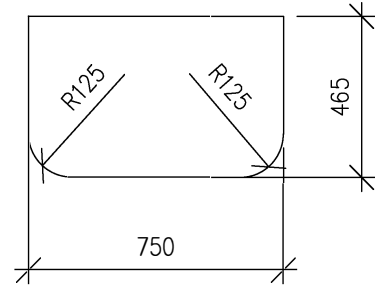

SPECIFICATION SHEET

Angolo Luxe Curved Slab Top

Slab Top 750 Curved

Acrylic Solid Surface
W750 x D465 x H20

Sierra - SIER
Misty - MIST
Galaxia - GALA

Slab Top 900 Curved

Acrylic Solid Surface
W900 x D465 x H20