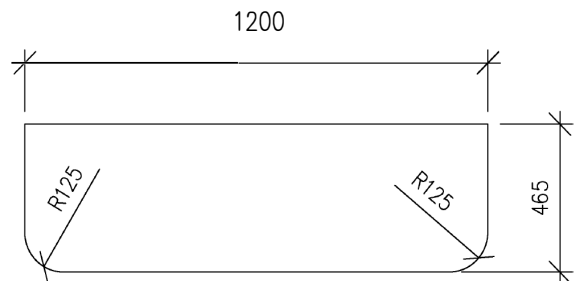

SPECIFICATION SHEET

Angolo Luxe Curved Slab Top

Slab Top 750 Curved

Acrylic Solid Surface
W750 x D465 x H20

Sierra - SIER
Misty - MIST
Galaxia - GALA

Slab Top 900 Curved

Acrylic Solid Surface
W900 x D465 x H20

Sierra - SIER
Misty - MIST
Galaxia - GALA

Slab Top 1200 Curved

Acrylic Solid Surface
W1200 x D465 x H20

Sierra - SIER
Misty - MIST
Galaxia - GALA

Slab Top 1500 Curved

Acrylic Solid Surface
W1500 x D465 x H20