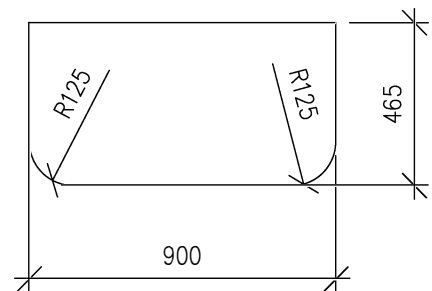

SPECIFICATION SHEET

Angolo Luxe Curved Slab Top

Slab Top 750 Curved

Acrylic Solid Surface
W750 x D465 x H20

Sierra - SIER
Misty - MIST
Galaxia - GALA

Slab Top 900 Curved

Acrylic Solid Surface
W900 x D465 x H20

Sierra - SIER
Misty - MIST
Galaxia - GALA

Slab Top 1200 Curved

Acrylic Solid Surface
W1200 x D465 x H20

Sierra - SIER
Misty - MIST
Galaxia - GALA

Slab Top 1500 Curved

Acrylic Solid Surface
W1500 x D465 x H20