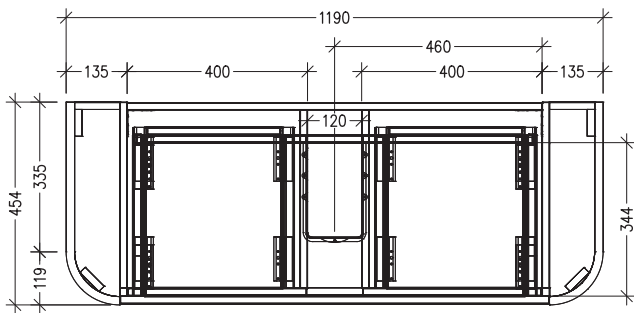

SPECIFICATION SHEET

1200 Angolo Curved Single Basin Wall Hung Vanity (2 Drawer)

Newtech Code: 12015

Features

- 2 Drawer
- Soft close Hettich drawer runners
- Single Basin
- Drawers with handle or negative detail
- Made of Oak Veener on Birch Ply
- Internal Carcass Option
Matte White - Standard
Anthracite - Upgrade cost applies
- Dimensions: H670 x W1200 x D465

Technical Details

TOP VIEW

FRONT VIEW

SIDE VIEW

Note: Drawings shown are for negative detail cabinets, for handle cabinets please refer to page 2

SPECIFICATION SHEET

1200 Angolo Curved Single Basin Wall Hung Vanity (2 Drawer) with cosmetic drawers

Newtech Code: COSLR, COSL, COSR

Technical Details

TOP VIEW

Note: Drawings shown are for COSLR. When COSL or COSR is selected please ignore the opposite cosmetic drawer in the drawing as the opposite side would be a full depth drawer.