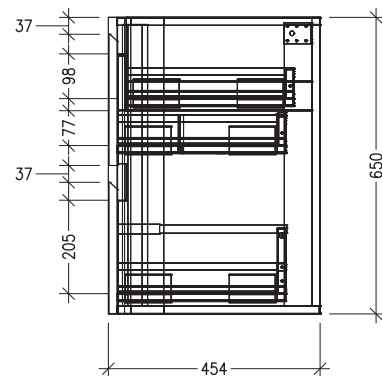

SPECIFICATION SHEET

1200 Angolo Curved Single Basin Wall Hung Vanity (2 Drawer)

Newtech Code: 12015

Features

- 2 Drawer
- Soft close Hettich drawer runners
- Single Basin
- Drawers with handle or negative detail
- Made of Oak Veener on Birch Ply
- Internal Carcass Option
Matte White - Standard
Anthracite - Upgrade cost applies
- Dimensions: H670 x W1200 x D465

Technical Details

TOP VIEW

FRONT VIEW

SIDE VIEW

Note: Drawings shown are for negative detail cabinets, for handle cabinets please refer to page 2

SPECIFICATION SHEET

1200 Angolo Curved Single Basin Wall Hung Vanity (2 Drawer) with cosmetic drawers

Newtech Code: COSLR, COSL, COSR

Technical Details

TOP VIEW

Note: Drawings shown are for COSLR. When COSL or COSR is selected please ignore the opposite cosmetic drawer in the drawing as the opposite side would be a full depth drawer.

FRONT VIEW

SIDE VIEW