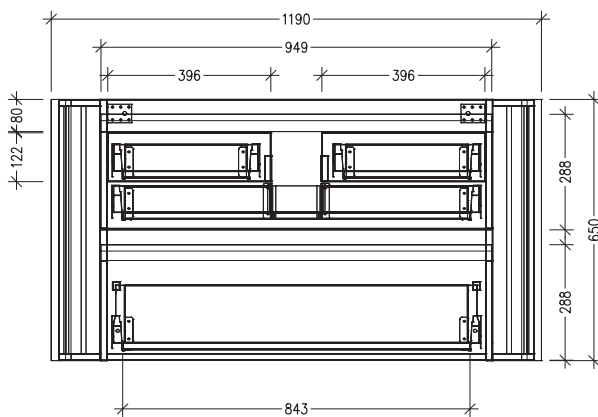

SPECIFICATION SHEET

1200 Angolo Curved Single Basin Wall Hung Vanity (2 Drawer)

Newtech Code: 12015

Features

- 2 Drawer
- Soft close Hettich drawer runners
- Single Basin
- Drawers with handle or negative detail
- Made of Oak Veener on Birch Ply
- Internal Carcass Option
Matte White - Standard
Anthracite - Upgrade cost applies
- Dimensions: H670 x W1200 x D465

Technical Details

TOP VIEW

FRONT VIEW

SIDE VIEW

Note: Drawings shown are for negative detail cabinets, for handle cabinets please refer to page 2

SPECIFICATION SHEET

1200 Angolo Curved Single Basin Wall Hung Vanity (2 Drawer) with cosmetic drawers

Newtech Code: COSLR, COSL, COSR

Technical Details

TOP VIEW

Note: Drawings shown are for COSLR. When COSL or COSR is selected please ignore the opposite cosmetic drawer in the drawing as the opposite side would be a full depth drawer.

FRONT VIEW

SIDE VIEW