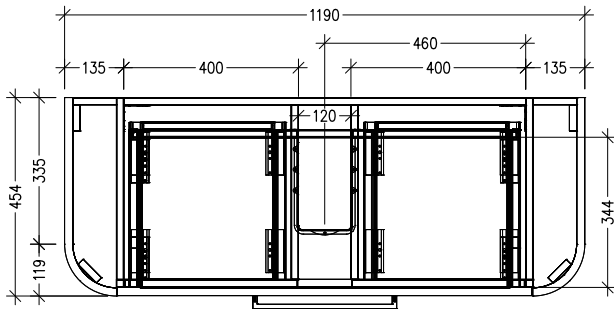

SPECIFICATION SHEET

1200 Angolo Curved Single Basin Wall Hung Vanity (2 Drawer)

Newtech Code: 12015

Features

- 2 Drawer
- Soft close Hettich drawer runners
- Single Basin
- Drawers with handle or negative detail
- Made of Oak Veener on Birch Ply
- Internal Carcass Option
Matte White - Standard
Anthracite - Upgrade cost applies
- Dimensions: H670 x W1200 x D465

Technical Details

TOP VIEW

FRONT VIEW

SIDE VIEW

Note: Drawings shown are for negative detail cabinets, for handle cabinets please refer to page 2

SPECIFICATION SHEET

1200 Angolo Curved Single Basin Wall Hung Vanity (2 Drawer) with cosmetic drawers

Newtech Code: COSLR, COSL, COSR

Technical Details

TOP VIEW

Note: Drawings shown are for COSLR. When COSL or COSR is selected please ignore the opposite cosmetic drawer in the drawing as the opposite side would be a full depth drawer.

FRONT VIEW

SIDE VIEW