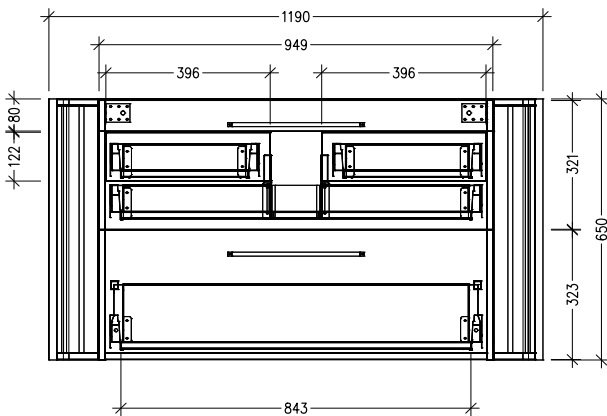

SPECIFICATION SHEET

1200 Angolo Curved Single Basin Wall Hung Vanity (2 Drawer)

Newtech Code: 12015

Features

- 2 Drawer
- Soft close Hettich drawer runners
- Single Basin
- Drawers with handle or negative detail
- Made of Oak Veener on Birch Ply
- Internal Carcass Option
Matte White - Standard
Anthracite - Upgrade cost applies
- Dimensions: H670 x W1200 x D465

Technical Details

TOP VIEW

FRONT VIEW

SIDE VIEW

Note: Drawings shown are for negative detail cabinets, for handle cabinets please refer to page 2

SPECIFICATION SHEET

1200 Angolo Curved Single Basin Wall Hung Vanity (2 Drawer) with cosmetic drawers

Newtech Code: COSLR, COSL, COSR

Technical Details

TOP VIEW

Note: Drawings shown are for COSLR. When COSL or COSR is selected please ignore the opposite cosmetic drawer in the drawing as the opposite side would be a full depth drawer.

FRONT VIEW

SIDE VIEW