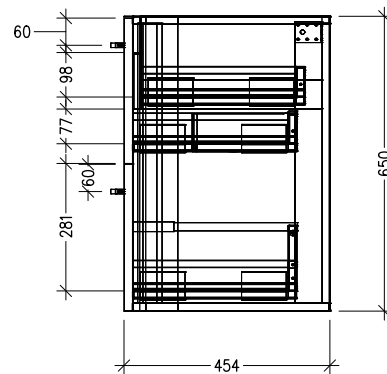

SPECIFICATION SHEET

1200 Angolo Curved Single Basin Wall Hung Vanity (2 Drawer)

Newtech Code: 12015

Features

- 2 Drawer
- Soft close Hettich drawer runners
- Single Basin
- Drawers with handle or negative detail
- Made of Oak Veener on Birch Ply
- Internal Carcass Option
Matte White - Standard
Anthracite - Upgrade cost applies
- Dimensions: H670 x W1200 x D465

Technical Details

TOP VIEW

FRONT VIEW

SIDE VIEW

Note: Drawings shown are for negative detail cabinets, for handle cabinets please refer to page 2

SPECIFICATION SHEET

1200 Angolo Curved Single Basin Wall Hung Vanity (2 Drawer) with cosmetic drawers

Newtech Code: COSLR, COSL, COSR

Technical Details

TOP VIEW

Note: Drawings shown are for COSLR. When COSL or COSR is selected please ignore the opposite cosmetic drawer in the drawing as the opposite side would be a full depth drawer.

FRONT VIEW

SIDE VIEW