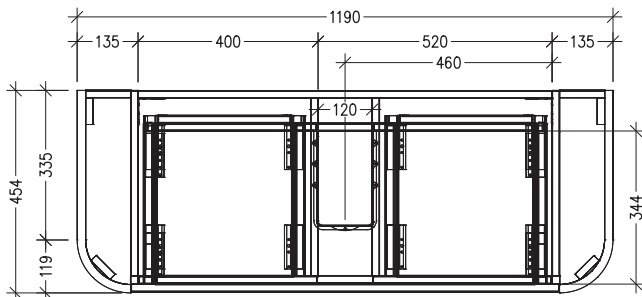

SPECIFICATION SHEET

1200 Angelo Curved Single Basin Floorstanding Vanity (4 Drawer)

Newtech Code: 12025

Features

- 4 Drawer
- Soft close Hettich drawer runners
- Single Basin
- Drawers with handle or negative detail
- Made of Oak Veener on Birch Ply
- Internal Carcass Option
Matte White - Standard
Anthracite - Upgrade cost applies
- Dimensions: H820 x W1200 x D465

Technical Details

TOP VIEW

FRONT VIEW

SIDE VIEW

Note: Drawings shown are for negative detail cabinets, for handle cabinets please refer to page 2.

SPECIFICATION SHEET

1200 Angolo Curved Single Basin Floorstanding Vanity (4 Drawer)

with cosmetic drawers

Newtech Code: COSLR, COSL, COSR

Technical Details

TOP VIEW

FRONT VIEW

SIDE VIEW

Note: Drawings shown are for COSLR. When COSL or COSR is selected please ignore the opposite cosmetic drawer in the drawing as the opposite side would be a full depth drawer.