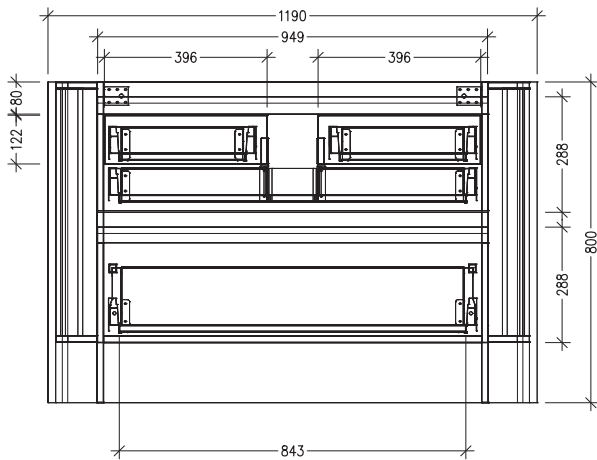

SPECIFICATION SHEET

1200 Angelo Curved Single Basin Floorstanding Vanity (4 Drawer)

Newtech Code: 12025

Features

- 4 Drawer
- Soft close Hettich drawer runners
- Single Basin
- Drawers with handle or negative detail
- Made of Oak Veener on Birch Ply
- Internal Carcass Option
Matte White - Standard
Anthracite - Upgrade cost applies
- Dimensions: H820 x W1200 x D465

Technical Details

TOP VIEW

FRONT VIEW

SIDE VIEW

Note: Drawings shown are for negative detail cabinets, for handle cabinets please refer to page 2.

SPECIFICATION SHEET

1200 Angolo Curved Single Basin Floorstanding Vanity (4 Drawer)

with cosmetic drawers

Newtech Code: COSLR, COSL, COSR

Technical Details

TOP VIEW

FRONT VIEW

SIDE VIEW

Note: Drawings shown are for COSLR. When COSL or COSR is selected please ignore the opposite cosmetic drawer in the drawing as the opposite side would be a full depth drawer.