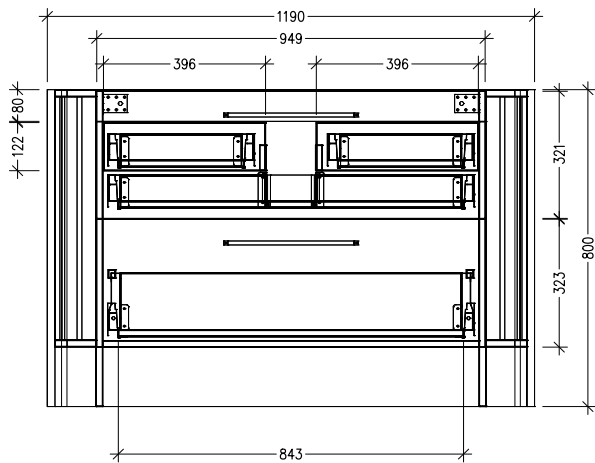

SPECIFICATION SHEET

1200 Angelo Curved Single Basin Floorstanding Vanity (4 Drawer)

Newtech Code: 12025

Features

- 4 Drawer
- Soft close Hettich drawer runners
- Single Basin
- Drawers with handle or negative detail
- Made of Oak Veener on Birch Ply
- Internal Carcass Option
Matte White - Standard
Anthracite - Upgrade cost applies
- Dimensions: H820 x W1200 x D465

Technical Details

TOP VIEW

FRONT VIEW

SIDE VIEW

Note: Drawings shown are for negative detail cabinets, for handle cabinets please refer to page 2.

SPECIFICATION SHEET

1200 Angolo Curved Single Basin Floorstanding Vanity (4 Drawer)

with cosmetic drawers

Newtech Code: COSLR, COSL, COSR

Technical Details

TOP VIEW

FRONT VIEW

SIDE VIEW

Note: Drawings shown are for COSLR. When COSL or COSR is selected please ignore the opposite cosmetic drawer in the drawing as the opposite side would be a full depth drawer.