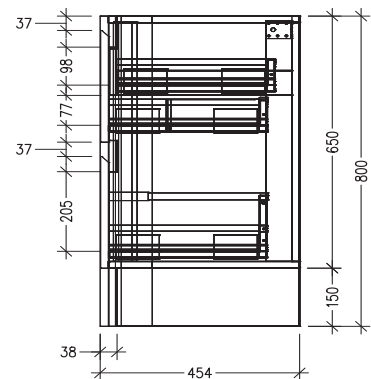

SPECIFICATION SHEET

1200 Angelo Curved Single Basin Floorstanding Vanity (4 Drawer)

Newtech Code: 12025

Features

- 4 Drawer
- Soft close Hettich drawer runners
- Single Basin
- Drawers with handle or negative detail
- Made of Oak Veener on Birch Ply
- Internal Carcass Option
Matte White - Standard
Anthracite - Upgrade cost applies
- Dimensions: H820 x W1200 x D465

Technical Details

TOP VIEW

FRONT VIEW

SIDE VIEW

Note: Drawings shown are for negative detail cabinets, for handle cabinets please refer to page 2.

SPECIFICATION SHEET

1200 Angolo Curved Single Basin Floorstanding Vanity (4 Drawer)

with cosmetic drawers

Newtech Code: COSLR, COSL, COSR

Technical Details

TOP VIEW

FRONT VIEW

SIDE VIEW

Note: Drawings shown are for COSLR. When COSL or COSR is selected please ignore the opposite cosmetic drawer in the drawing as the opposite side would be a full depth drawer.