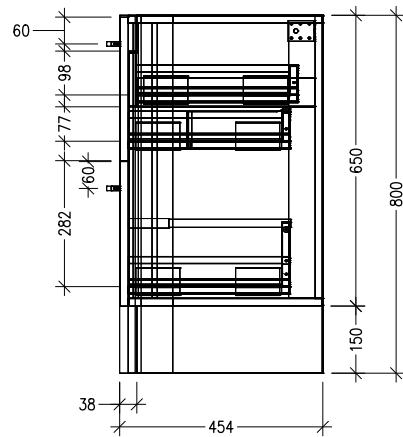

SPECIFICATION SHEET

1200 Angelo Curved Single Basin Floorstanding Vanity (4 Drawer)

Newtech Code: 12025

Features

- 4 Drawer
- Soft close Hettich drawer runners
- Single Basin
- Drawers with handle or negative detail
- Made of Oak Veener on Birch Ply
- Internal Carcass Option
Matte White - Standard
Anthracite - Upgrade cost applies
- Dimensions: H820 x W1200 x D465

Technical Details

TOP VIEW

FRONT VIEW

SIDE VIEW

Note: Drawings shown are for negative detail cabinets, for handle cabinets please refer to page 2.

SPECIFICATION SHEET

1200 Angolo Curved Single Basin Floorstanding Vanity (4 Drawer)

with cosmetic drawers

Newtech Code: COSLR, COSL, COSR

Technical Details

TOP VIEW

FRONT VIEW

SIDE VIEW

Note: Drawings shown are for COSLR. When COSL or COSR is selected please ignore the opposite cosmetic drawer in the drawing as the opposite side would be a full depth drawer.