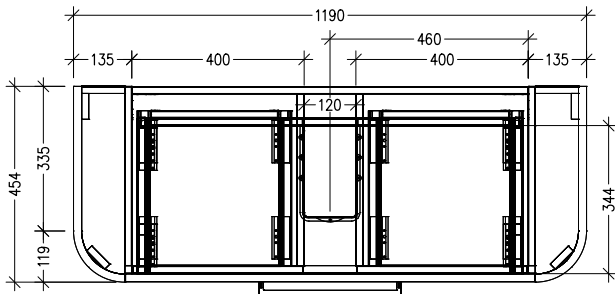

SPECIFICATION SHEET

1200 Angelo Curved Single Basin Floorstanding Vanity (4 Drawer)

Newtech Code: 12025

Features

- 4 Drawer
- Soft close Hettich drawer runners
- Single Basin
- Drawers with handle or negative detail
- Made of Oak Veener on Birch Ply
- Internal Carcass Option
Matte White - Standard
Anthracite - Upgrade cost applies
- Dimensions: H820 x W1200 x D465

Technical Details

TOP VIEW

FRONT VIEW

SIDE VIEW

Note: Drawings shown are for negative detail cabinets, for handle cabinets please refer to page 2.

SPECIFICATION SHEET

1200 Angolo Curved Single Basin Floorstanding Vanity (4 Drawer)

with cosmetic drawers

Newtech Code: COSLR, COSL, COSR

Technical Details

TOP VIEW

FRONT VIEW

SIDE VIEW

Note: Drawings shown are for COSLR. When COSL or COSR is selected please ignore the opposite cosmetic drawer in the drawing as the opposite side would be a full depth drawer.