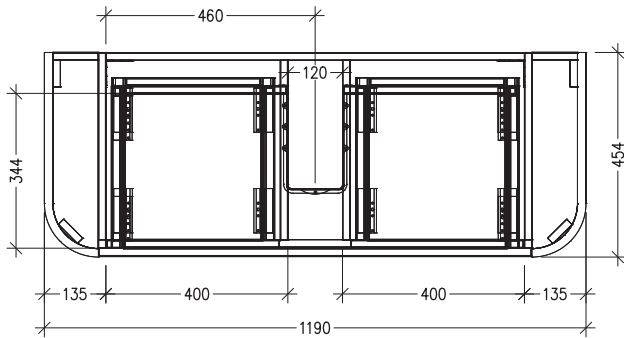

Technical Details

TOP VIEW