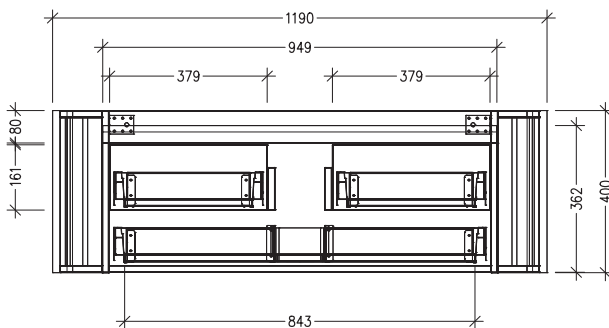

SPECIFICATION SHEET

1200 Angelo Curved Single Basin Wall Hung Vanity (1 Drawer)

Newtech Code: 12005

Features

- 1 Drawer
- Soft close Hettich drawer runners
- Drawers with handle or negative detail
- Made of Oak Veener on Birch Ply
- Internal Carcass Option
  Matte White - Standard
  Anthracite - Upgrade cost applies
- Dimensions: H420 x W1200 x D465

Technical Details

FRONT VIEW

SIDE VIEW

Note: Drawings shown are for negative detail cabinets, for handle cabinets please refer to page 2