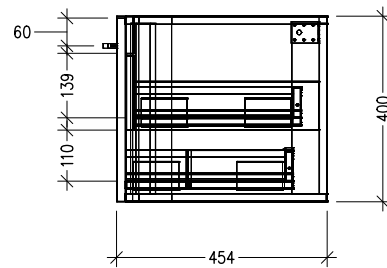

## 1200 Angolo Curved Single Basin Wall Hung Vanity (1 Drawer) with cosmetic drawers

Newtech Code: COSLR, COSL, COSR

### Technical Details

TOP VIEW

FRONT VIEW

SIDE VIEW

Note: Drawings shown are for COSLR. When COSL or COSR is selected please ignore the opposite cosmetic drawer in the drawing as the opposite side would be a full depth drawer.