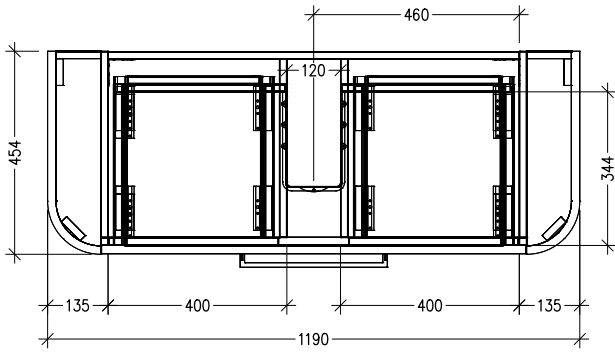

SPECIFICATION SHEET

1200 Angolo Curved Single Basin Wall Hung Vanity (1 Drawer) with cosmetic drawers

Newtech Code: COSLR, COSL, COSR

Technical Details

TOP VIEW