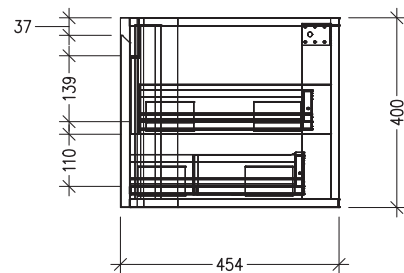

### Features

- 1 Drawer
- Soft close Hettich drawer runners
- Drawers with handle or negative detail
- Made of Oak Veener on Birch Ply
- Internal Carcass Option  
Matte White - Standard  
Anthracite - Upgrade cost applies
- Dimensions: H420 x W1200 x D465

### Technical Details

TOP VIEW

FRONT VIEW

SIDE VIEW

Note: Drawings shown are for negative detail cabinets, for handle cabinets please refer to page 2