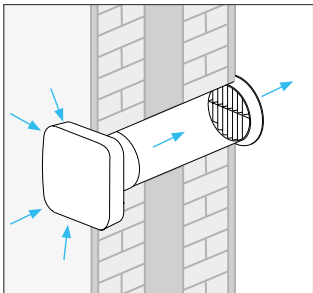

Applications

Wall