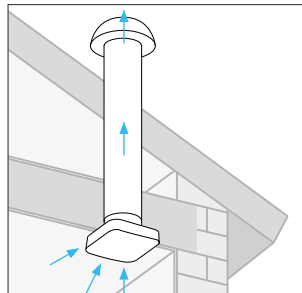

INFORMATION SHEET

Slimline Wall/Ceiling Fan

Code: 8179

expella™
VENTILATION
SERIES

exclusive to Newtech

Newtech's Slimline Wall Fan has a low profile, flat cover making the fan minimal and discreet. It is suitable for wall or ceiling mounting and is an effective exhaust solution for a variety of domestic and commercial applications.

Warranty

- 2 years

Applications and Installation

- Suitable for domestic or commercial single room applications including:
  - Bathrooms and powder rooms
  - Laundries
  - Portable buildings and classrooms
  - Small offices and meeting rooms
  - Utility rooms
- Fan can be wall or ceiling mounted, use in conjunction with an external grille
- Works with short lengths (up to 3 metres) of rigid or flexible duct (not included)
- Installation by an industry professional (electrician or air conditioning installer) is recommended

Manufacturer

expella™

Benefits

- Extracts 201m³ per hour
- Slimline design with flat cover plate incorporating lateral air intake
- Quiet operation
- Supplied with back-draft shutters to prevent uncontrolled outside air coming into the bathroom
- Maintenance free
- Easy installation

Applications

Ceiling