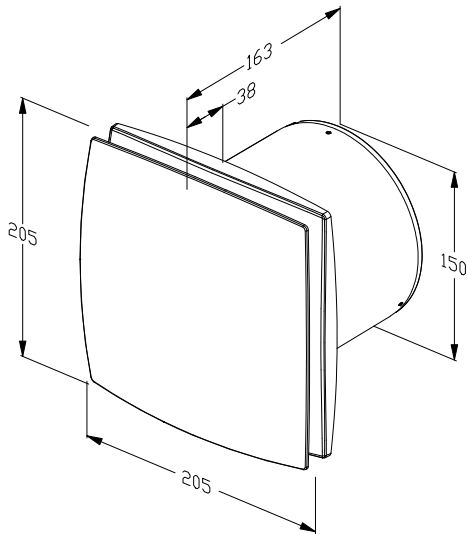

Applications

Wall

Ceiling

INFORMATION SHEET

Slimline Wall/Ceiling Fan

Code: 8179

expella™
VENTILATION
SERIES

exclusive to Newtech

Specifications

Model	Duct size (mm)	Wattage/ Voltage	Volume m ³ /hr	Volume L/s	Pressure (maximum)	Noise dB(A)	Protection
1EWF150S	150	22W/240V	201	56	56	45	IP44

Dimensions

Performance