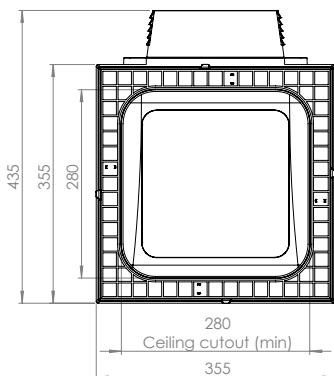

Product Detail

Manufacturer

expella™

Applications

- To be used in conjunction with an inline fan such as the AXCTP (recommended) and ducting.
- Suitable for supply and exhaust applications
- Suitable for interior applications including:
  - Bathroom exhaust
  - Laundries
  - General kitchen ventilation
- Can be installed by a home handyman or industry professional (electrician or air-conditioning installer)