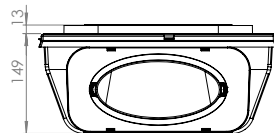

Product Detail

Manufacturer

expella™

Applications

- To be used in conjunction with an inline fan such as the AXCTP (recommended) and ducting.
- Suitable for supply and exhaust applications
- Suitable for interior applications including:
  - Bathroom exhaust
  - Laundries
  - General kitchen ventilation
- Can be installed by a home handyman or industry professional (electrician or air-conditioning installer)