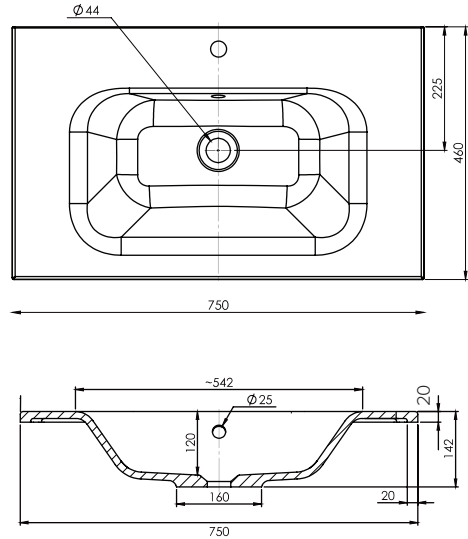

SPECIFICATION SHEET

750mm Basin Options

Via

StoneCast with overflow
Gloss White - VIA
Matte White - VIAMW

W750 x D460 x H20

Ponti

StoneCast with overflow
Gloss White - PO

W754 x D460 x H50

Clasico

Vitreous China with overflow
Gloss White - VC

W760 x D465 x H20

SPECIFICATION SHEET

750mm Basin Options

Vercelli

Vitreous China with overflow
Gloss White - VE

W765 x D465 x H15