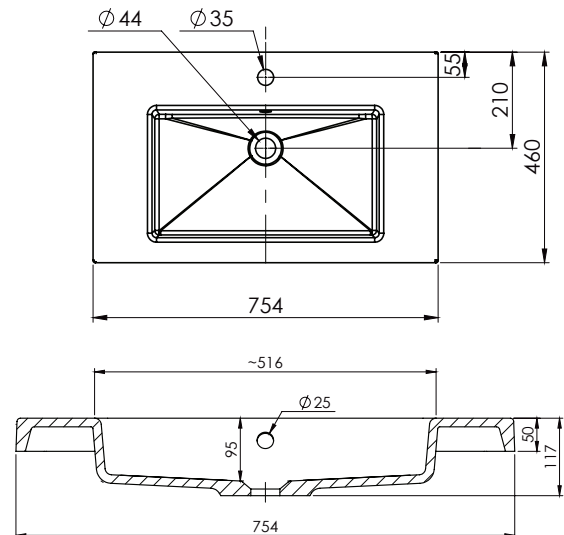

SPECIFICATION SHEET

750mm Basin Options

Via

StoneCast with overflow
Gloss White - VIA
Matte White - VIAMW

W750 x D460 x H20

Ponti

StoneCast with overflow
Gloss White - PO

W754 x D460 x H50

Clasico

Vitreous China with overflow
Gloss White - VC

W760 x D465 x H20

SPECIFICATION SHEET

750mm Basin Options

Vercelli

Vitreous China with overflow
Gloss White - VE

W765 x D465 x H15