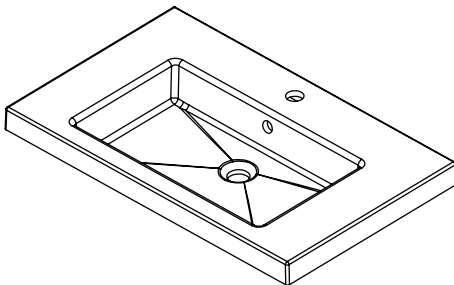

SPECIFICATION SHEET

750mm Basin Options

Via

StoneCast with overflow
Gloss White - VIA
Matte White - VIAMW

W750 x D460 x H20

Ponti

StoneCast with overflow
Gloss White - PO

W754 x D460 x H50

Clasico

Vitreous China with overflow
Gloss White - VC

W760 x D465 x H20

SPECIFICATION SHEET

750mm Basin Options

Vercelli

Vitreous China with overflow
Gloss White - VE

W765 x D465 x H15