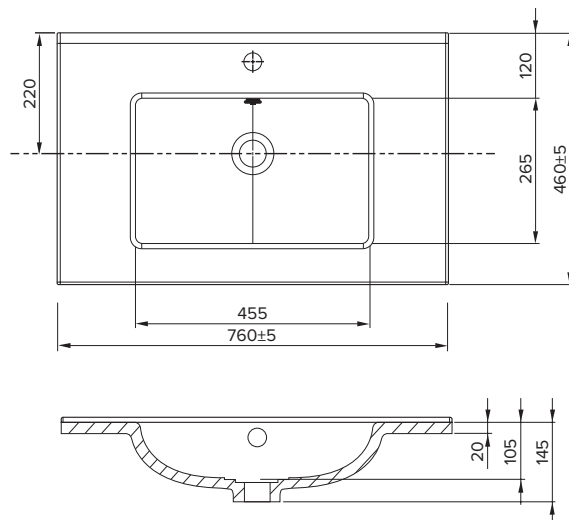

SPECIFICATION SHEET

750mm Basin Options

Via

StoneCast with overflow
Gloss White - VIA
Matte White - VIAMW

W750 x D460 x H20

Ponti

StoneCast with overflow
Gloss White - PO

W754 x D460 x H50

Clasico

Vitreous China with overflow
Gloss White - VC

W760 x D465 x H20

SPECIFICATION SHEET

750mm Basin Options

Vercelli

Vitreous China with overflow
Gloss White - VE

W765 x D465 x H15