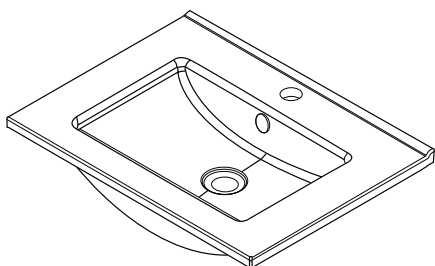

SPECIFICATION SHEET

600mm Basin Options

Via

StoneCast with overflow
Gloss White - VIA
Matte White - VIAMW

W610 x D460 x H20

Ponti

StoneCast with overflow
Gloss White - PO

W604 x D460 x H50

Clasico

Vitreous China with overflow
Gloss White - VC

W600 x D465 x H20

SPECIFICATION SHEET

600mm Basin Options

Vercelli

Vitreous China with overflow
Gloss White - VE

W625 x D465 x H115