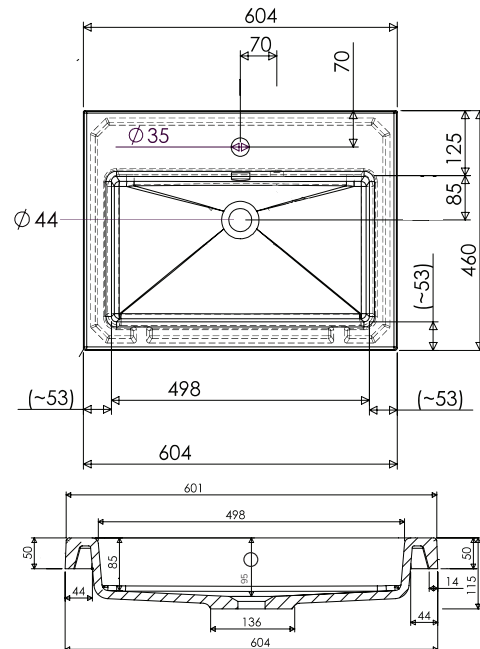

SPECIFICATION SHEET

600mm Basin Options

Via

StoneCast with overflow
Gloss White - VIA
Matte White - VIAMW

W610 x D460 x H20

Ponti

StoneCast with overflow
Gloss White - PO

W604 x D460 x H50

Clasico

Vitreous China with overflow
Gloss White - VC

W600 x D465 x H20

SPECIFICATION SHEET

600mm Basin Options

Vercelli

Vitreous China with overflow
Gloss White - VE

W625 x D465 x H115