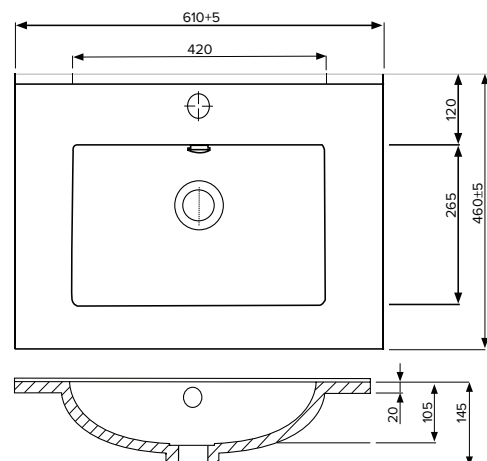

SPECIFICATION SHEET

600mm Basin Options

Via

StoneCast with overflow
Gloss White - VIA
Matte White - VIAMW

W610 x D460 x H20

Ponti

StoneCast with overflow
Gloss White - PO

W604 x D460 x H50

Clasico

Vitreous China with overflow
Gloss White - VC

W600 x D465 x H20

SPECIFICATION SHEET

600mm Basin Options

Vercelli

Vitreous China with overflow
Gloss White - VE

W625 x D465 x H115