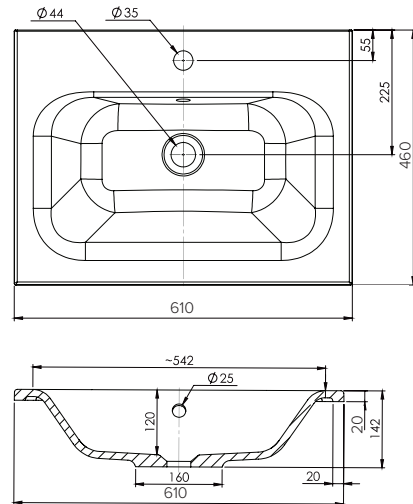

SPECIFICATION SHEET

600mm Basin Options

Via

StoneCast with overflow
Gloss White - VIA
Matte White - VIAMW

W610 x D460 x H20

Ponti

StoneCast with overflow
Gloss White - PO

W604 x D460 x H50

Clasico

Vitreous China with overflow
Gloss White - VC

W600 x D465 x H20

SPECIFICATION SHEET

600mm Basin Options

Vercelli

Vitreous China with overflow
Gloss White - VE

W625 x D465 x H115