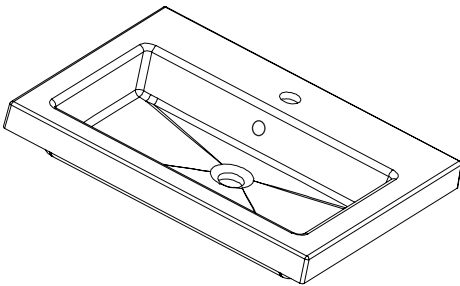

SPECIFICATION SHEET

600mm Basin Options

Via

StoneCast with overflow
Gloss White - VIA
Matte White - VIAMW

W610 x D460 x H20

Ponti

StoneCast with overflow
Gloss White - PO

W604 x D460 x H50

Clasico

Vitreous China with overflow
Gloss White - VC

W600 x D465 x H20

SPECIFICATION SHEET

600mm Basin Options

Vercelli

Vitreous China with overflow
Gloss White - VE

W625 x D465 x H115