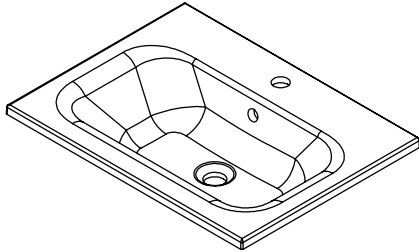

SPECIFICATION SHEET

600mm Basin Options

Via

StoneCast with overflow
Gloss White - VIA
Matte White - VIAMW

W610 x D460 x H20

Ponti

StoneCast with overflow
Gloss White - PO

W604 x D460 x H50

Clasico

Vitreous China with overflow
Gloss White - VC

W600 x D465 x H20

SPECIFICATION SHEET

600mm Basin Options

Vercelli

Vitreous China with overflow
Gloss White - VE

W625 x D465 x H115