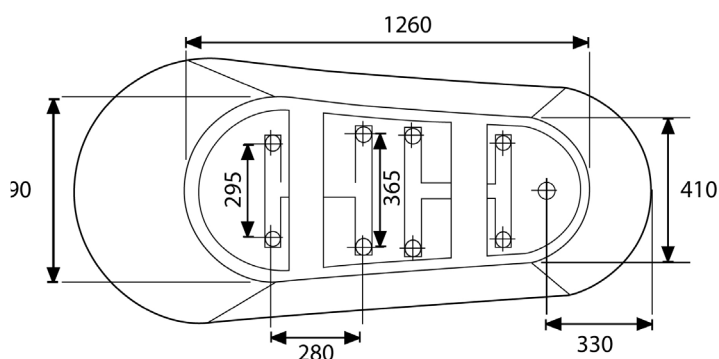

SPECIFICATION SHEET

42ND AVENUE 1800 SLIPPER BATH

Features

- Capacity: 270 litres
- Weight: 45 kgs
- Made from easy to clean sanitary grade acrylic
- Fibreglass laminate reinforced for optimum strength
- Adjustable feet for levelling
- Requires a 40mm waste (not included)
- Top fix bath waste is recommended
- Dimensions: L1800 X W820 X D800

Colour Options with Code

White
42AVEW

Black Exterior
42AVEBW

Technical Details

Note: All measurements shown are in millimetres. Sizes are nominal.

SIDE VIEW

TOP VIEW

BOTTOM VIEW