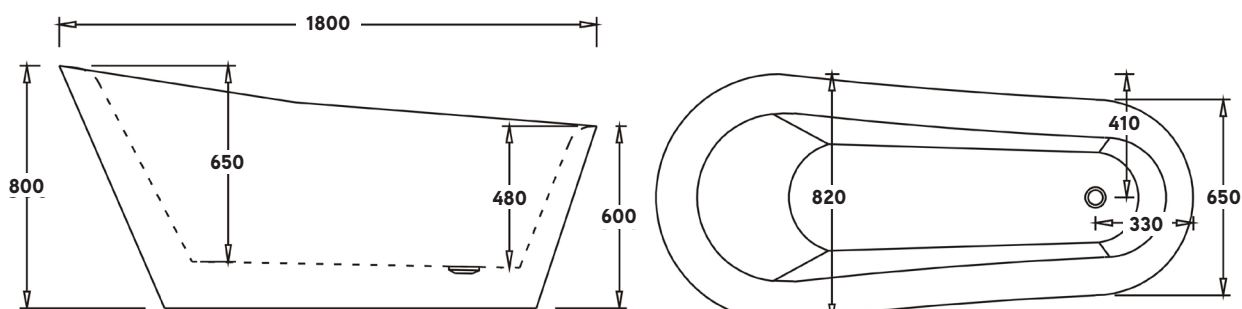

SPECIFICATION SHEET

42ND AVENUE 1800 SLIPPER BATH

Features

- Capacity: 270 litres
- Weight: 45 kgs
- Made from easy to clean sanitary grade acrylic
- Fibreglass laminate reinforced for optimum strength
- Adjustable feet for levelling
- Requires a 40mm waste (not included)
- Top fix bath waste is recommended
- Dimensions: L1800 X W820 X D800

Colour Options with Code

White
42AVEW

Black Exterior
42AVEBW

Technical Details

Note: All measurements shown are in millimetres. Sizes are nominal.

SIDE VIEW

TOP VIEW

BOTTOM VIEW