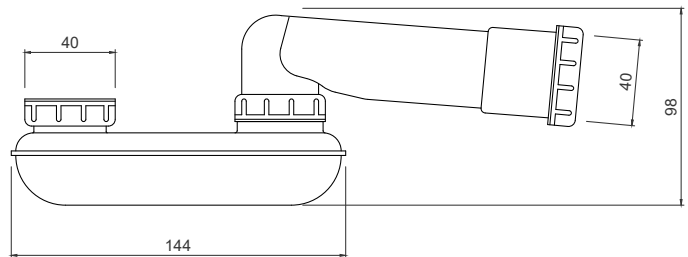

SPECIFICATION SHEET

Evoked 2-Piece 40mm Top Fix Bath/Basin Waste

Features

- One touch pop-up top fix bath or basin waste that is compatible with overflow and non-overflow basins/baths. An adapter is provided with the basin overflow to be used in conjunction with the waste if required.
- Size: 40mm
- Colours: Chrome, Matte Black, Brushed Nickel, Gunmetal, Brushed Brass, Brushed Copper and Matte White
- *Evoked Bath Trap available [2204]*
- Tighten to 2-3N m only
- Note: Can be used as a basin waste with our Via and Ponti inset basins.

Colour Options with Code

Technical Details

Note: All measurements shown are in millimetres. Sizes are nominal.

Evoked Low Profile Bath Trap [2204]