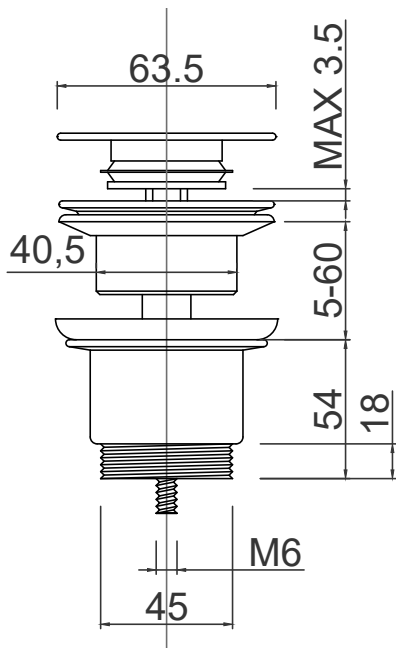

SPECIFICATION SHEET

Evoked 2-Piece 40mm Top Fix Bath/Basin Waste

Features

- One touch pop-up top fix bath or basin waste that is compatible with overflow and non-overflow basins/baths. An adapter is provided with the basin overflow to be used in conjunction with the waste if required.
- Size: 40mm
- Colours: Chrome, Matte Black, Brushed Nickel, Gunmetal, Brushed Brass, Brushed Copper and Matte White
- *Evoked Bath Trap available [2204]*
- Tighten to 2-3N m only
- Note: Can be used as a basin waste with our Via and Ponti inset basins.

Colour Options with Code

Technical Details

Note: All measurements shown are in millimetres. Sizes are nominal.

Evoked Low Profile Bath Trap [2204]