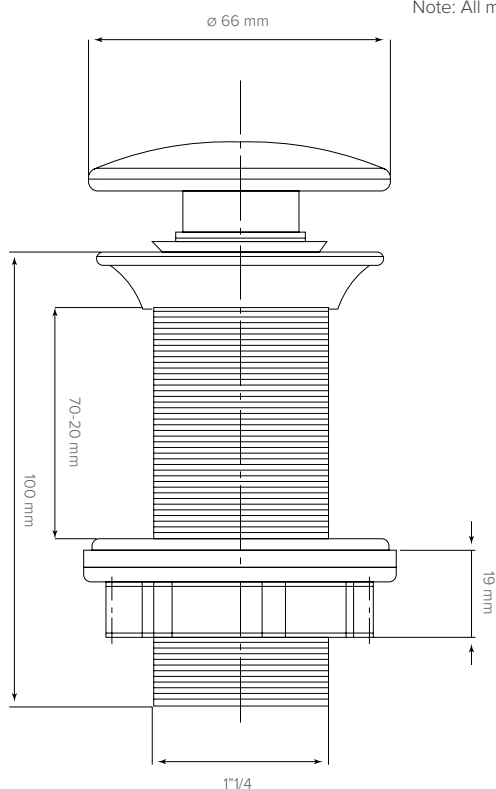

SPECIFICATION SHEET

Toni 32mm Basin Waste

Features

- One touch pop-up basin waste without overflow designed to be matched with the Toni Vessel Basins
- Size: 32mm
- Colours: Matte White, Emerald Green, Matte Black, Anthracite, Mint, Royal Blue, and Salmon

Cabinet Options

Technical Details

Note: All measurements shown are in millimetres. Sizes are nominal.